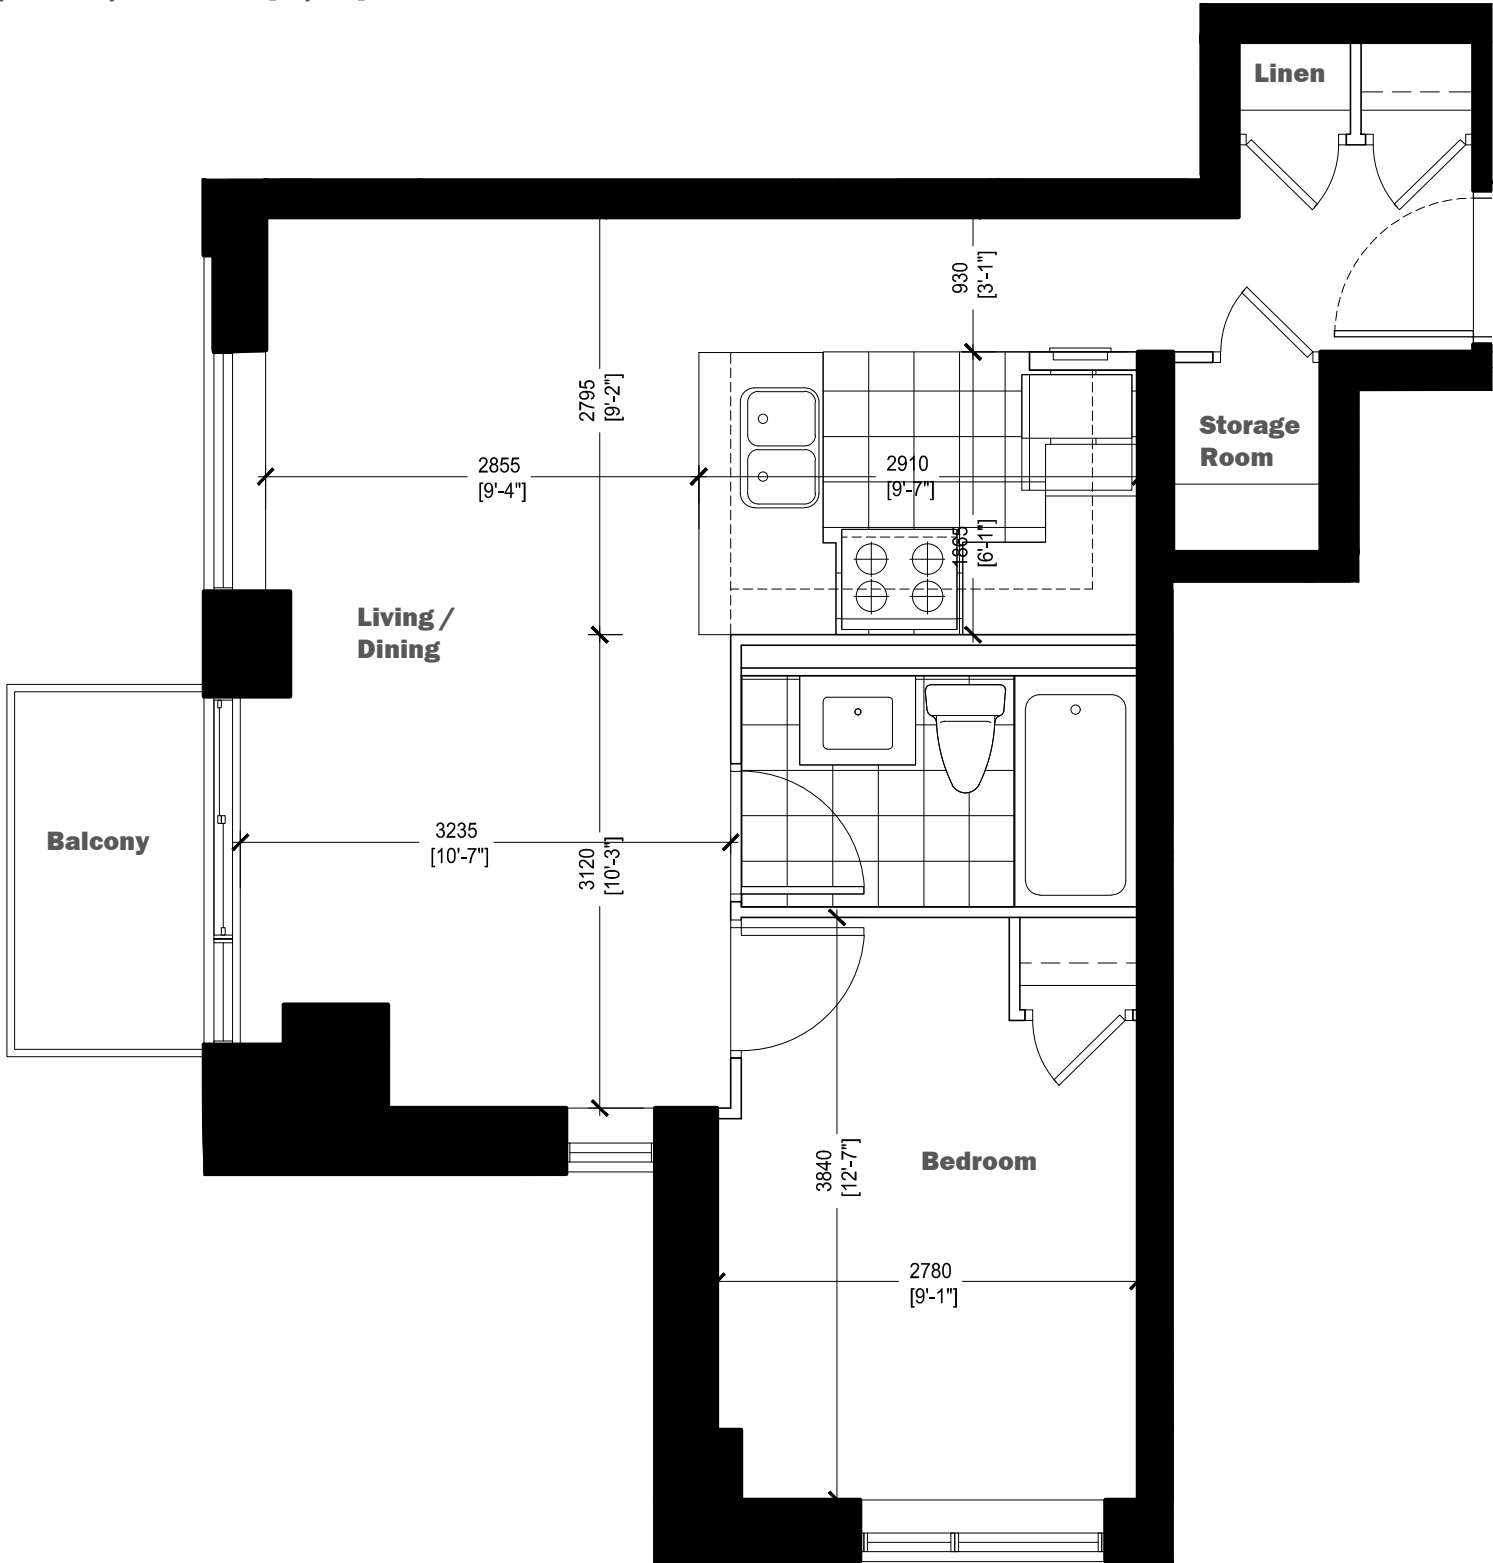

# Residential Unit Types

One-Bedroom Unit- 46.4 m<sup>2</sup> (499sf)

310, 410, 510, 610, & 710 (S,W)

L3-7

## 100 Lower Ossington Avenue Apartments