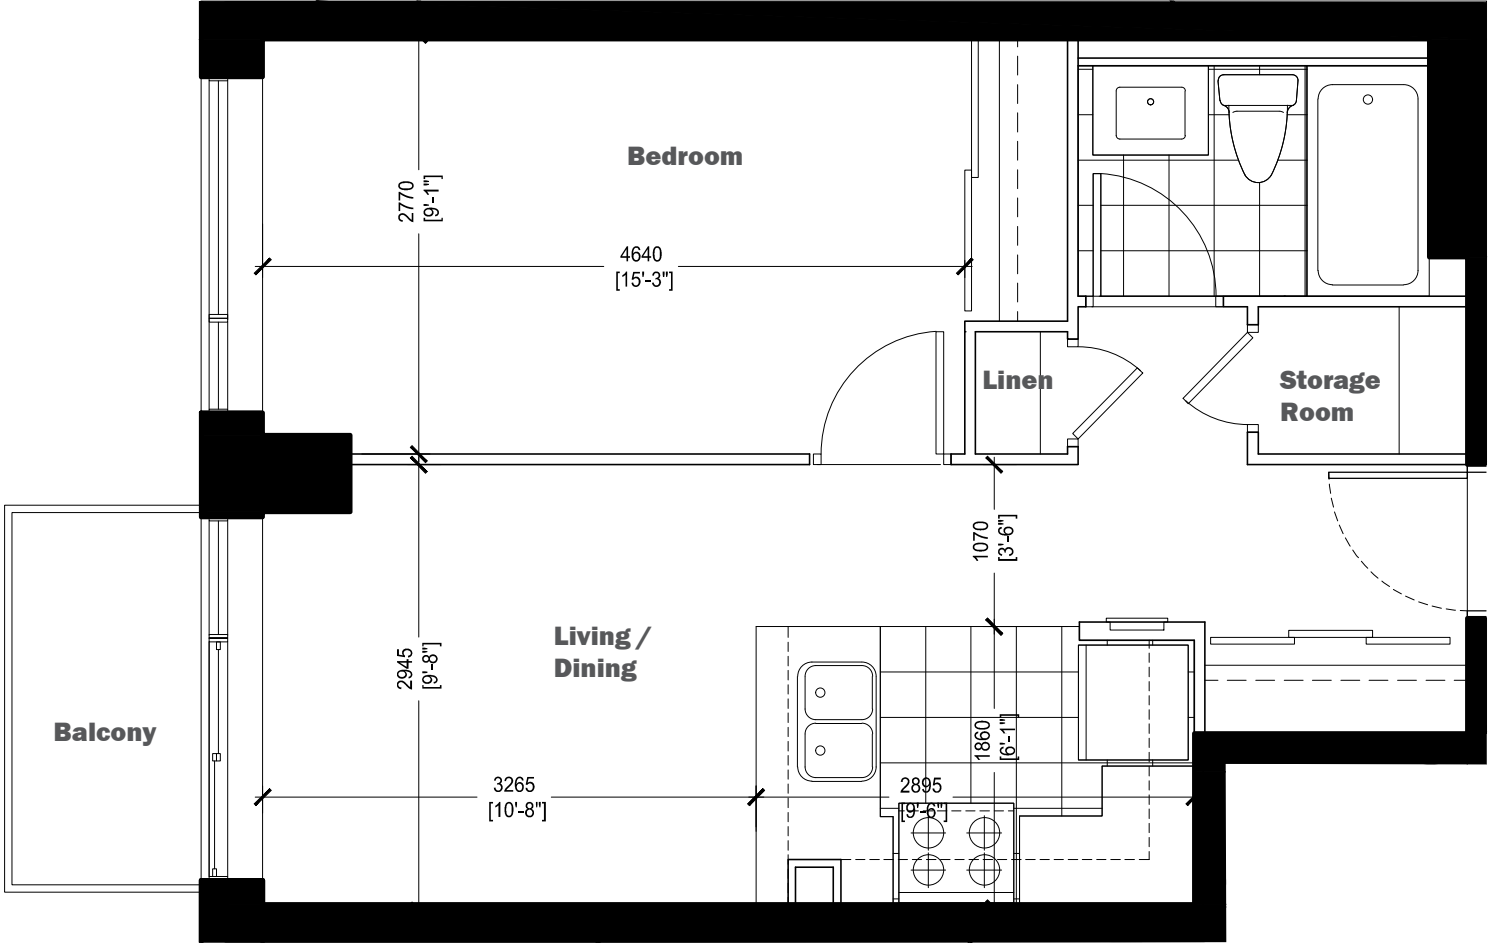

Residential Unit Types

One-Bedroom Unit- 43.5 m² (469sf)

210, 311, 411, 511, 611, & 711 (W)

L2

L3-7

100 Lower Ossington Avenue Apartments