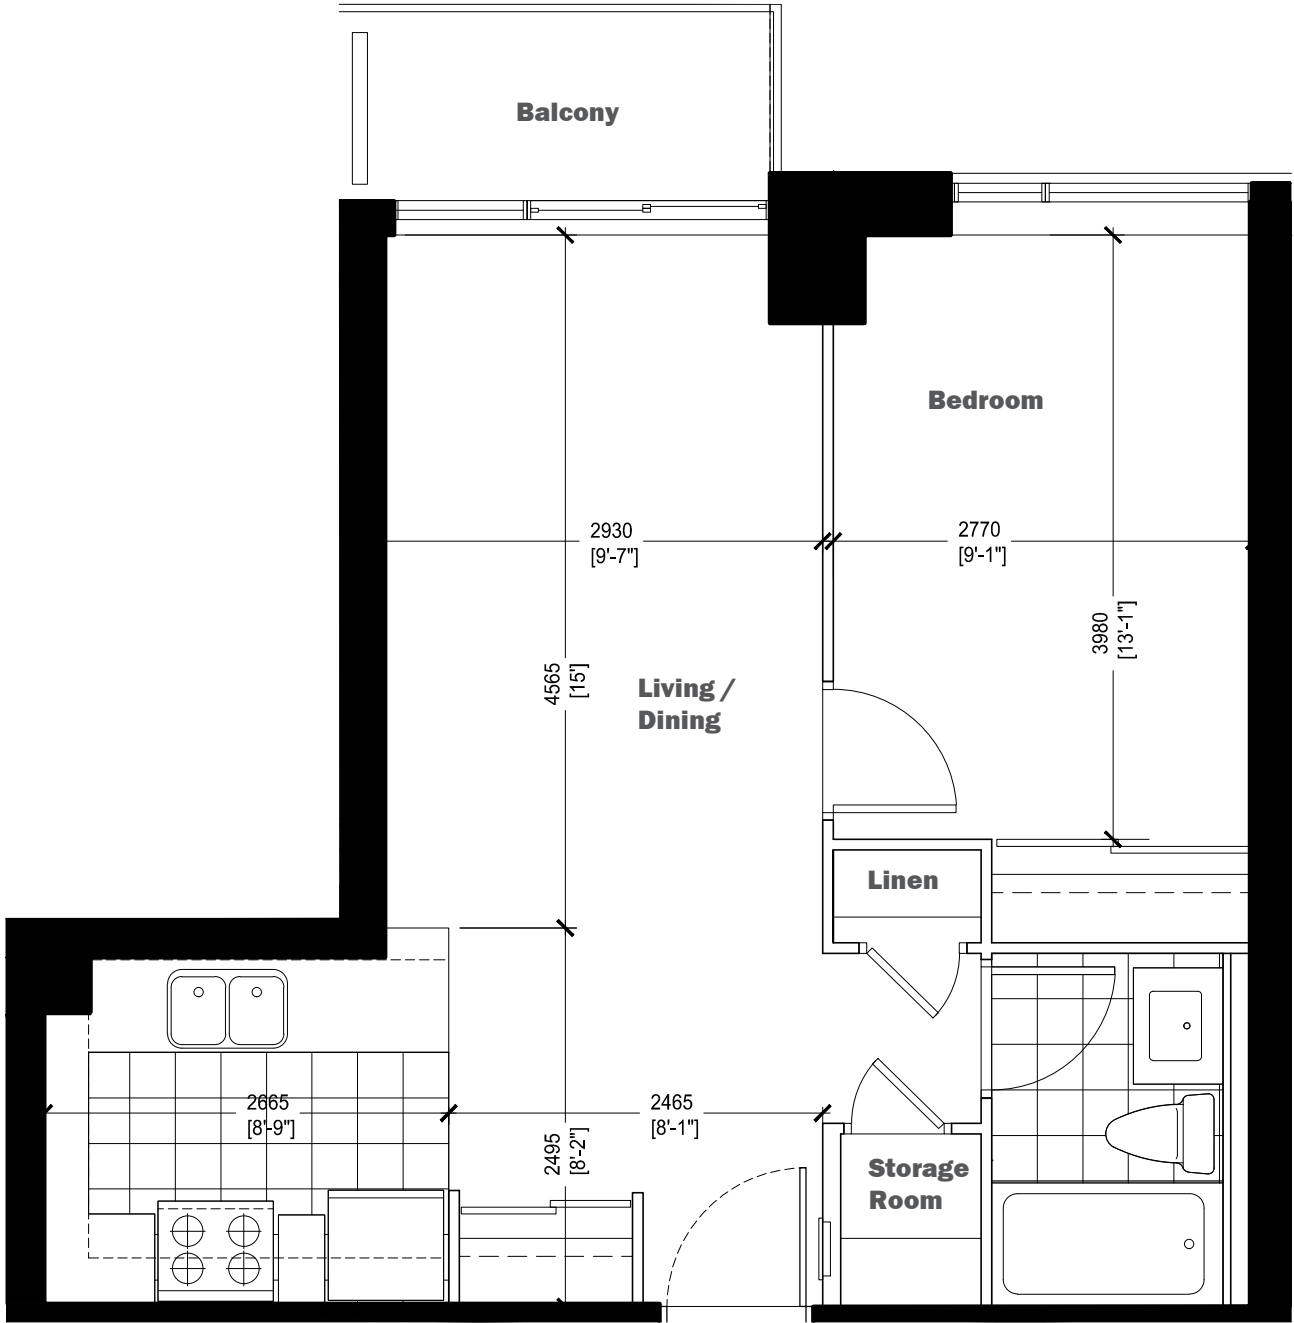

Residential Unit Types

One-Bedroom Unit- 45.8m² (493sf)

216, 217, 317, 318, 417, 418, 517, 518, 617, 618, 717, 718 (N)

100 Lower Ossington Avenue Apartments