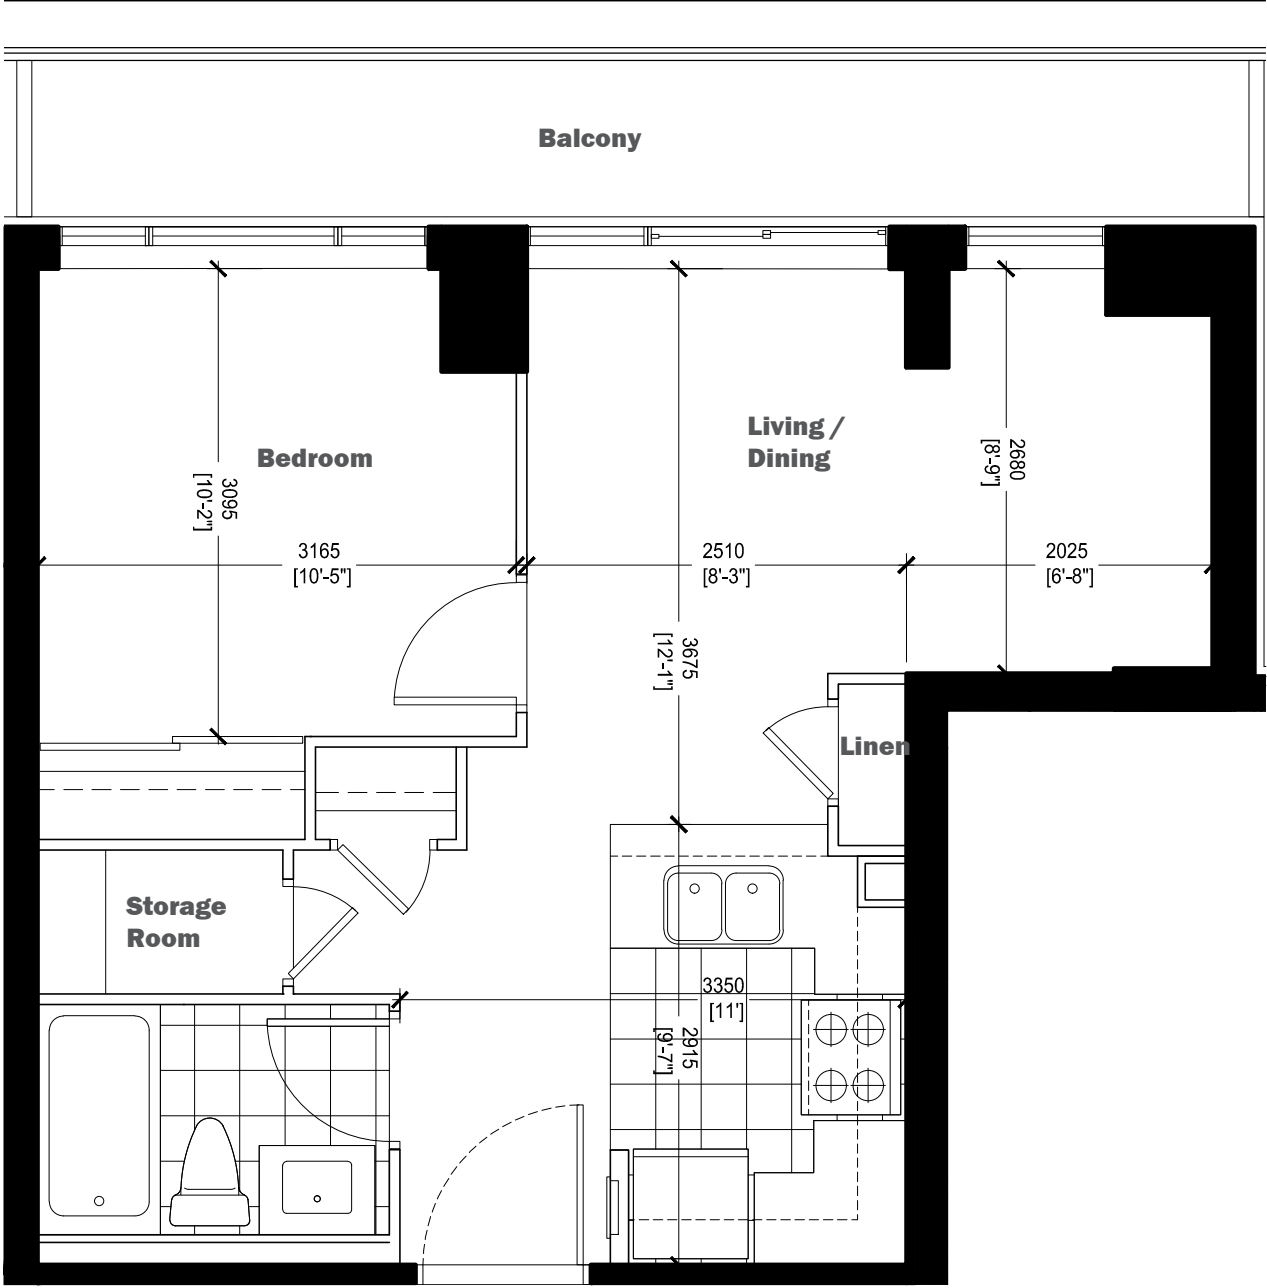

Residential Unit Types

One-Bedroom Unit - 42.9 m² (462sf)

811 (W) 819 (E)

L8