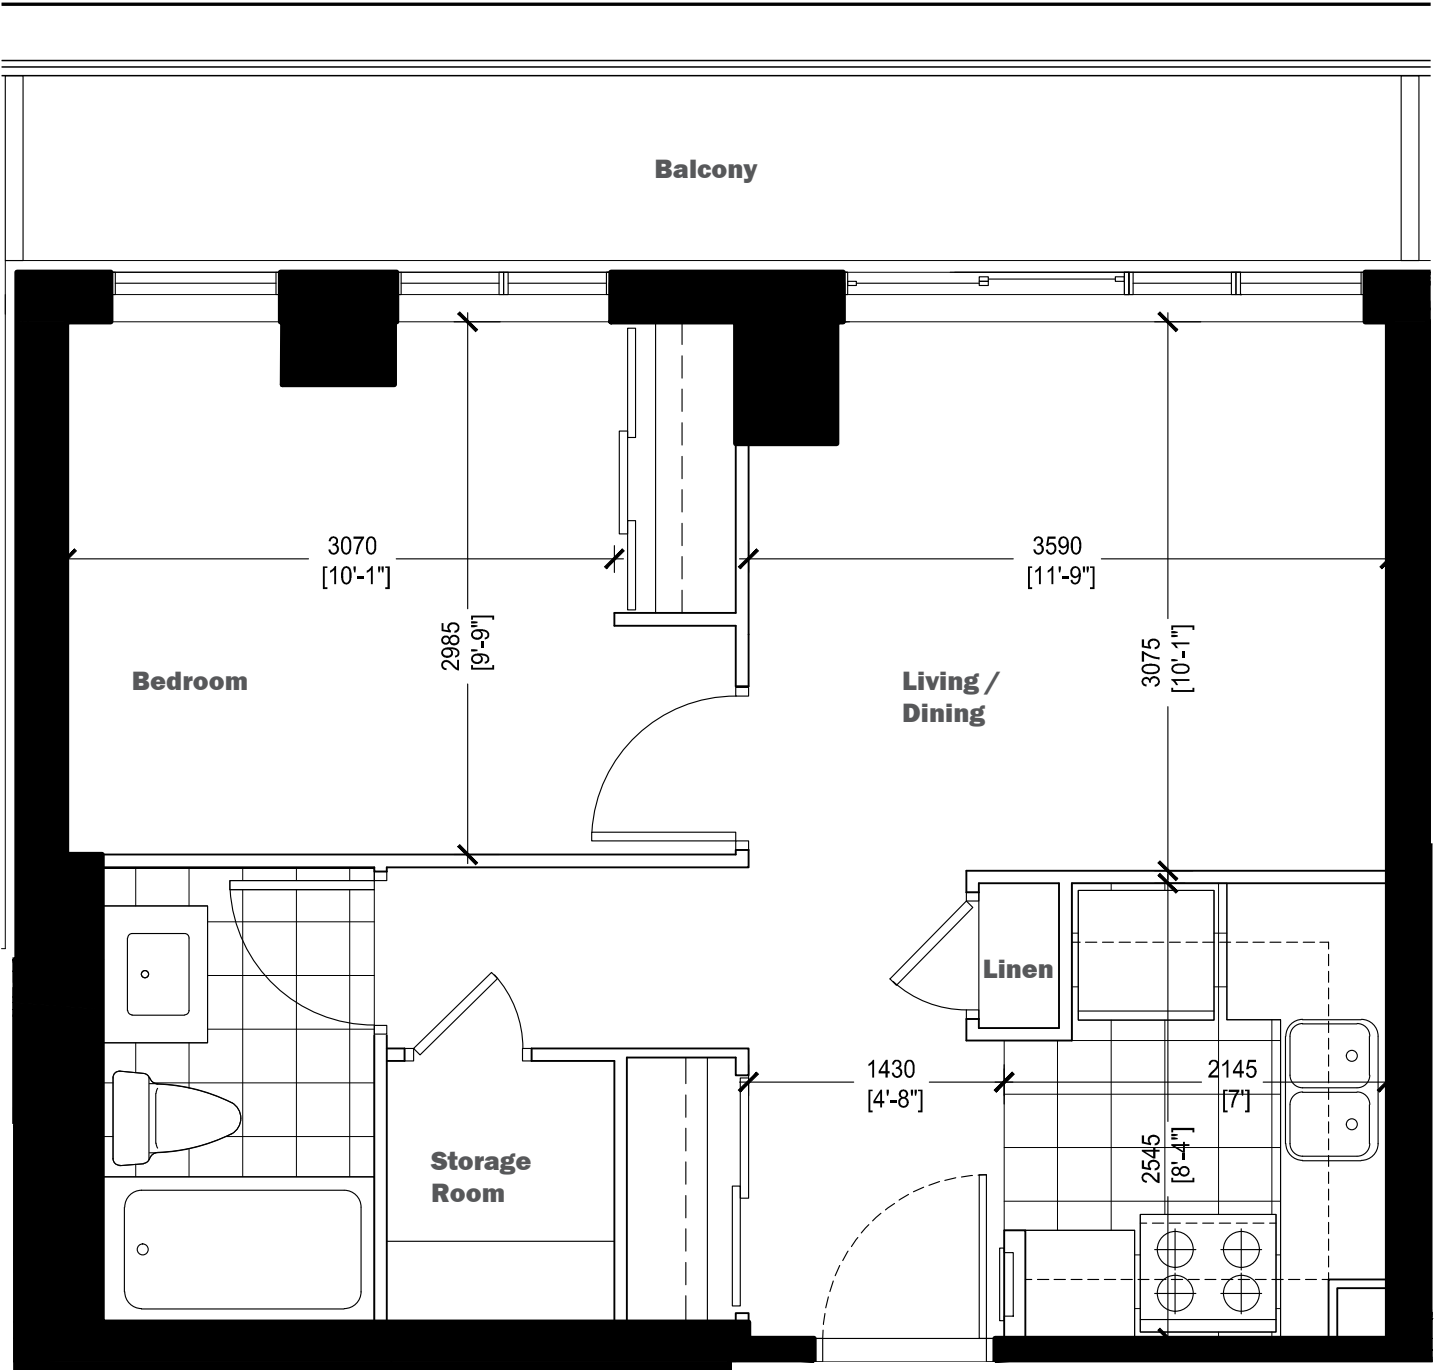

# Residential Unit Types

One-Bedroom Unit - 41.7 m<sup>2</sup> (448 sf)

812, 818 (N)

L8