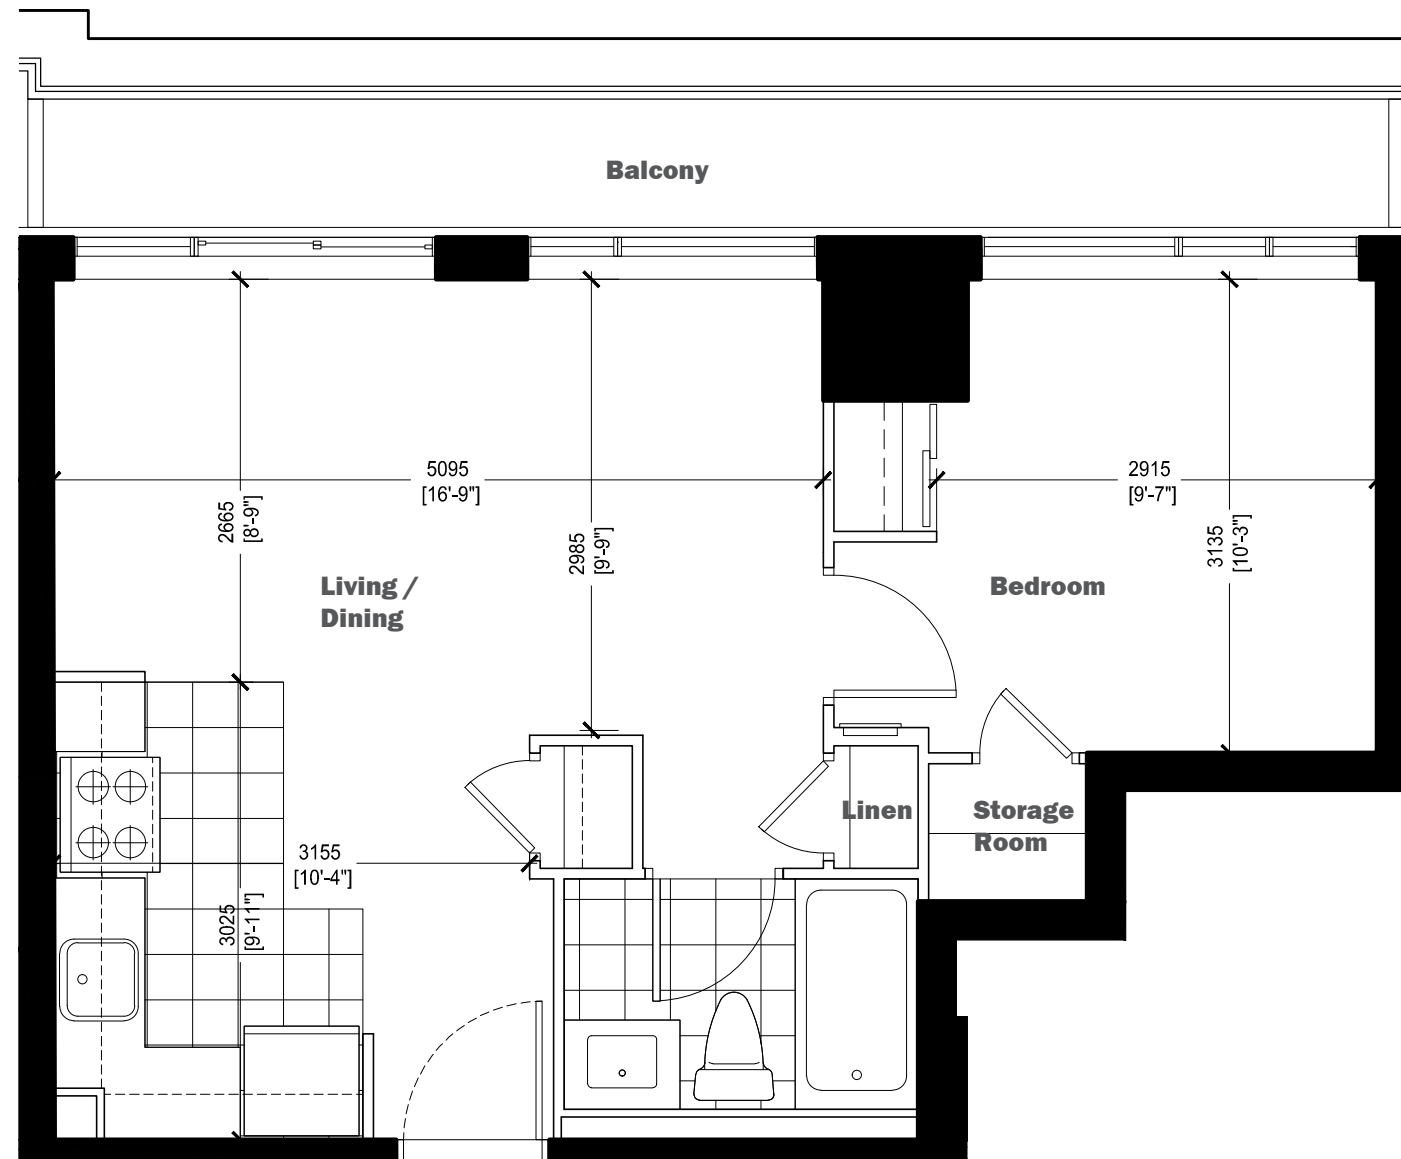

# Residential Unit Types

One-Bedroom Unit - 42.9 m<sup>2</sup> (461 sf)

814 (N)

L8