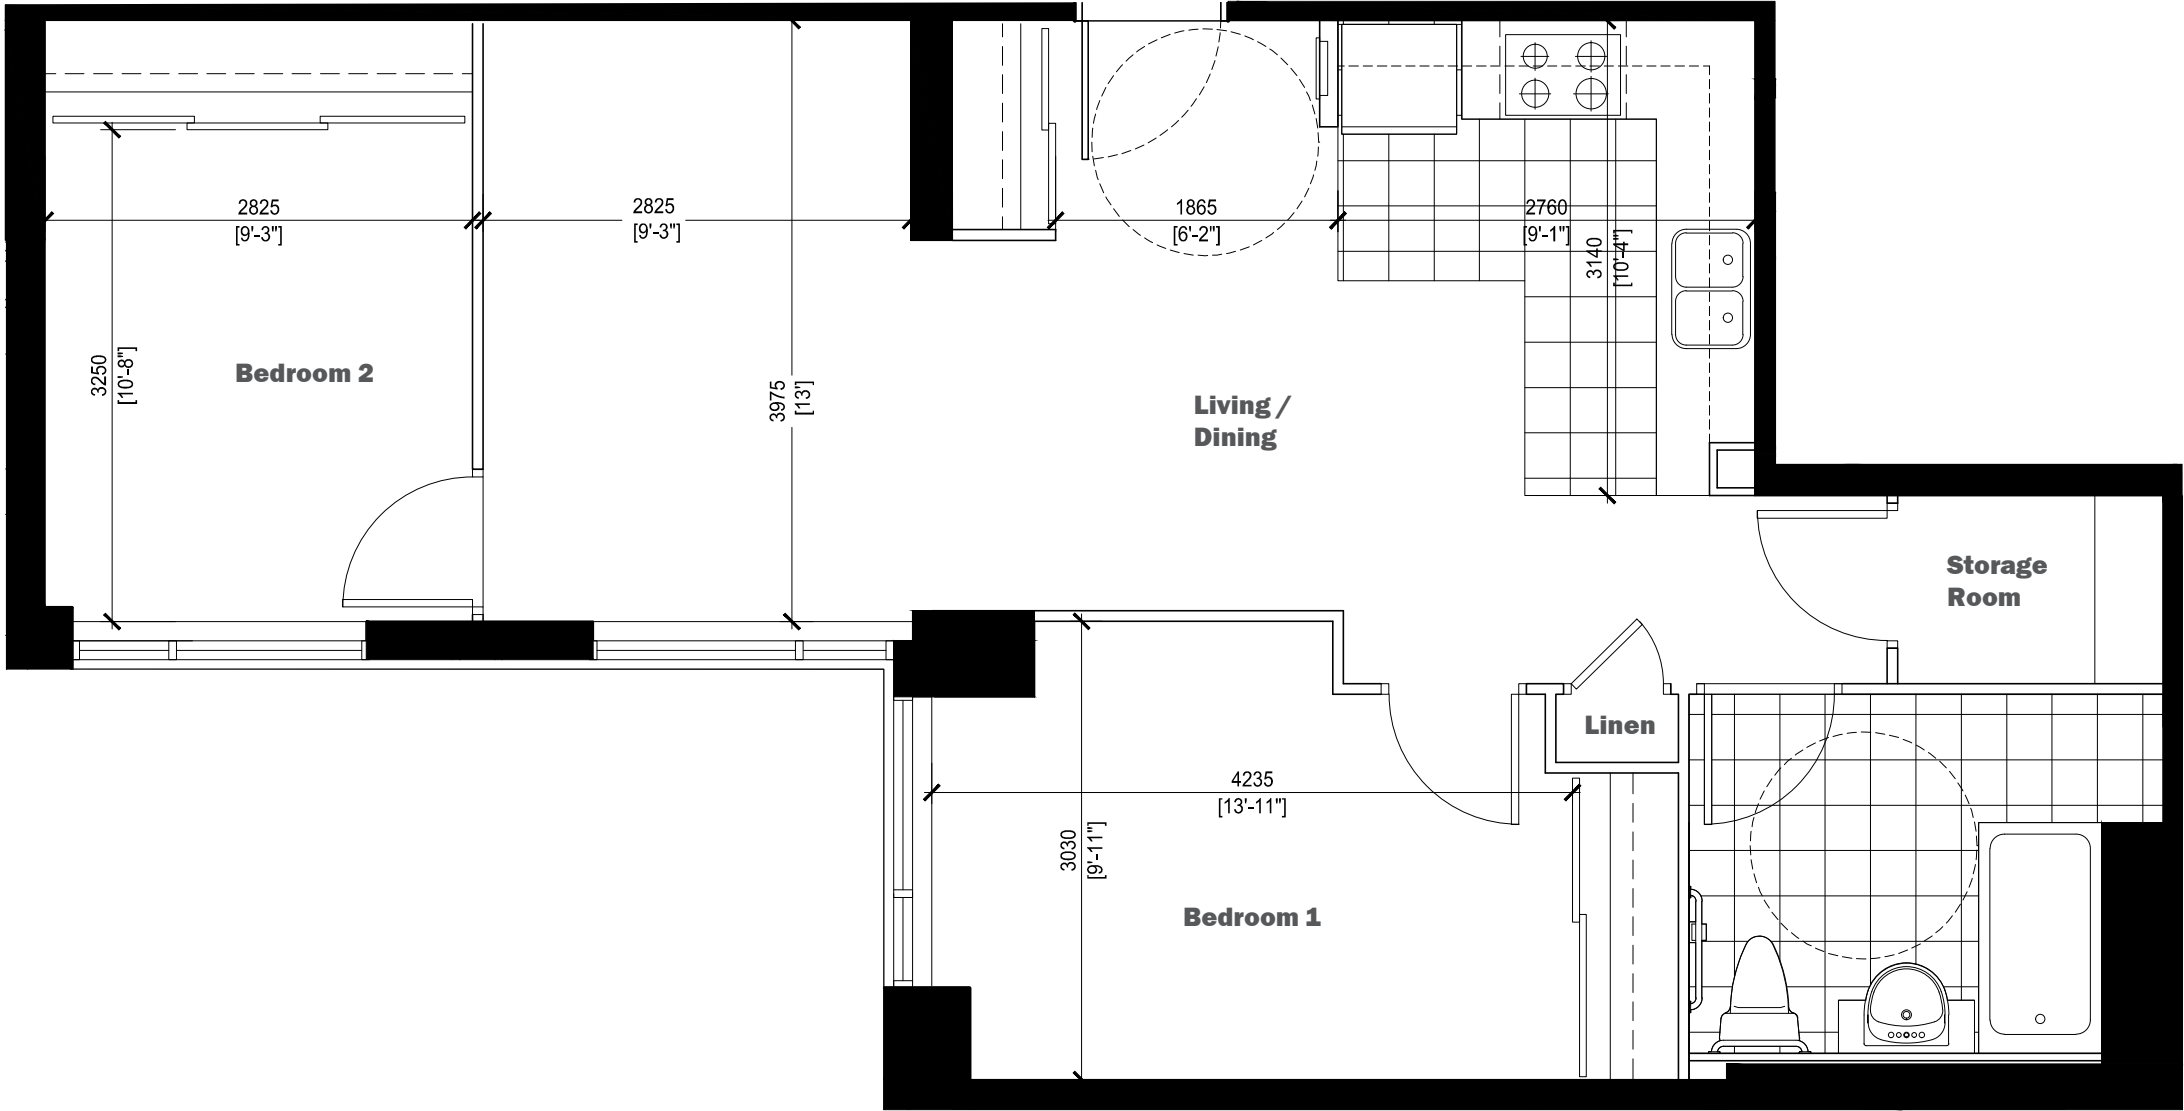

Residential Unit Types

Barrier-Free Two-Bedroom Unit - 71.3 m² (767 sf)

301 (S)

L3