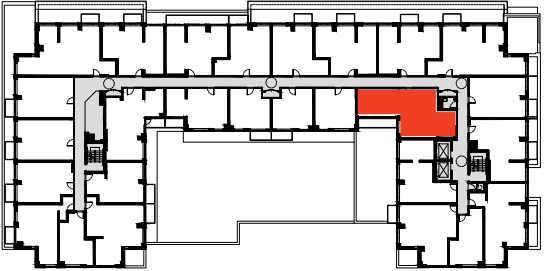

Residential Unit Types

Barrier-Free Two-Bedroom Unit - 71.3 m² (767 sf)

301 (S)

L3