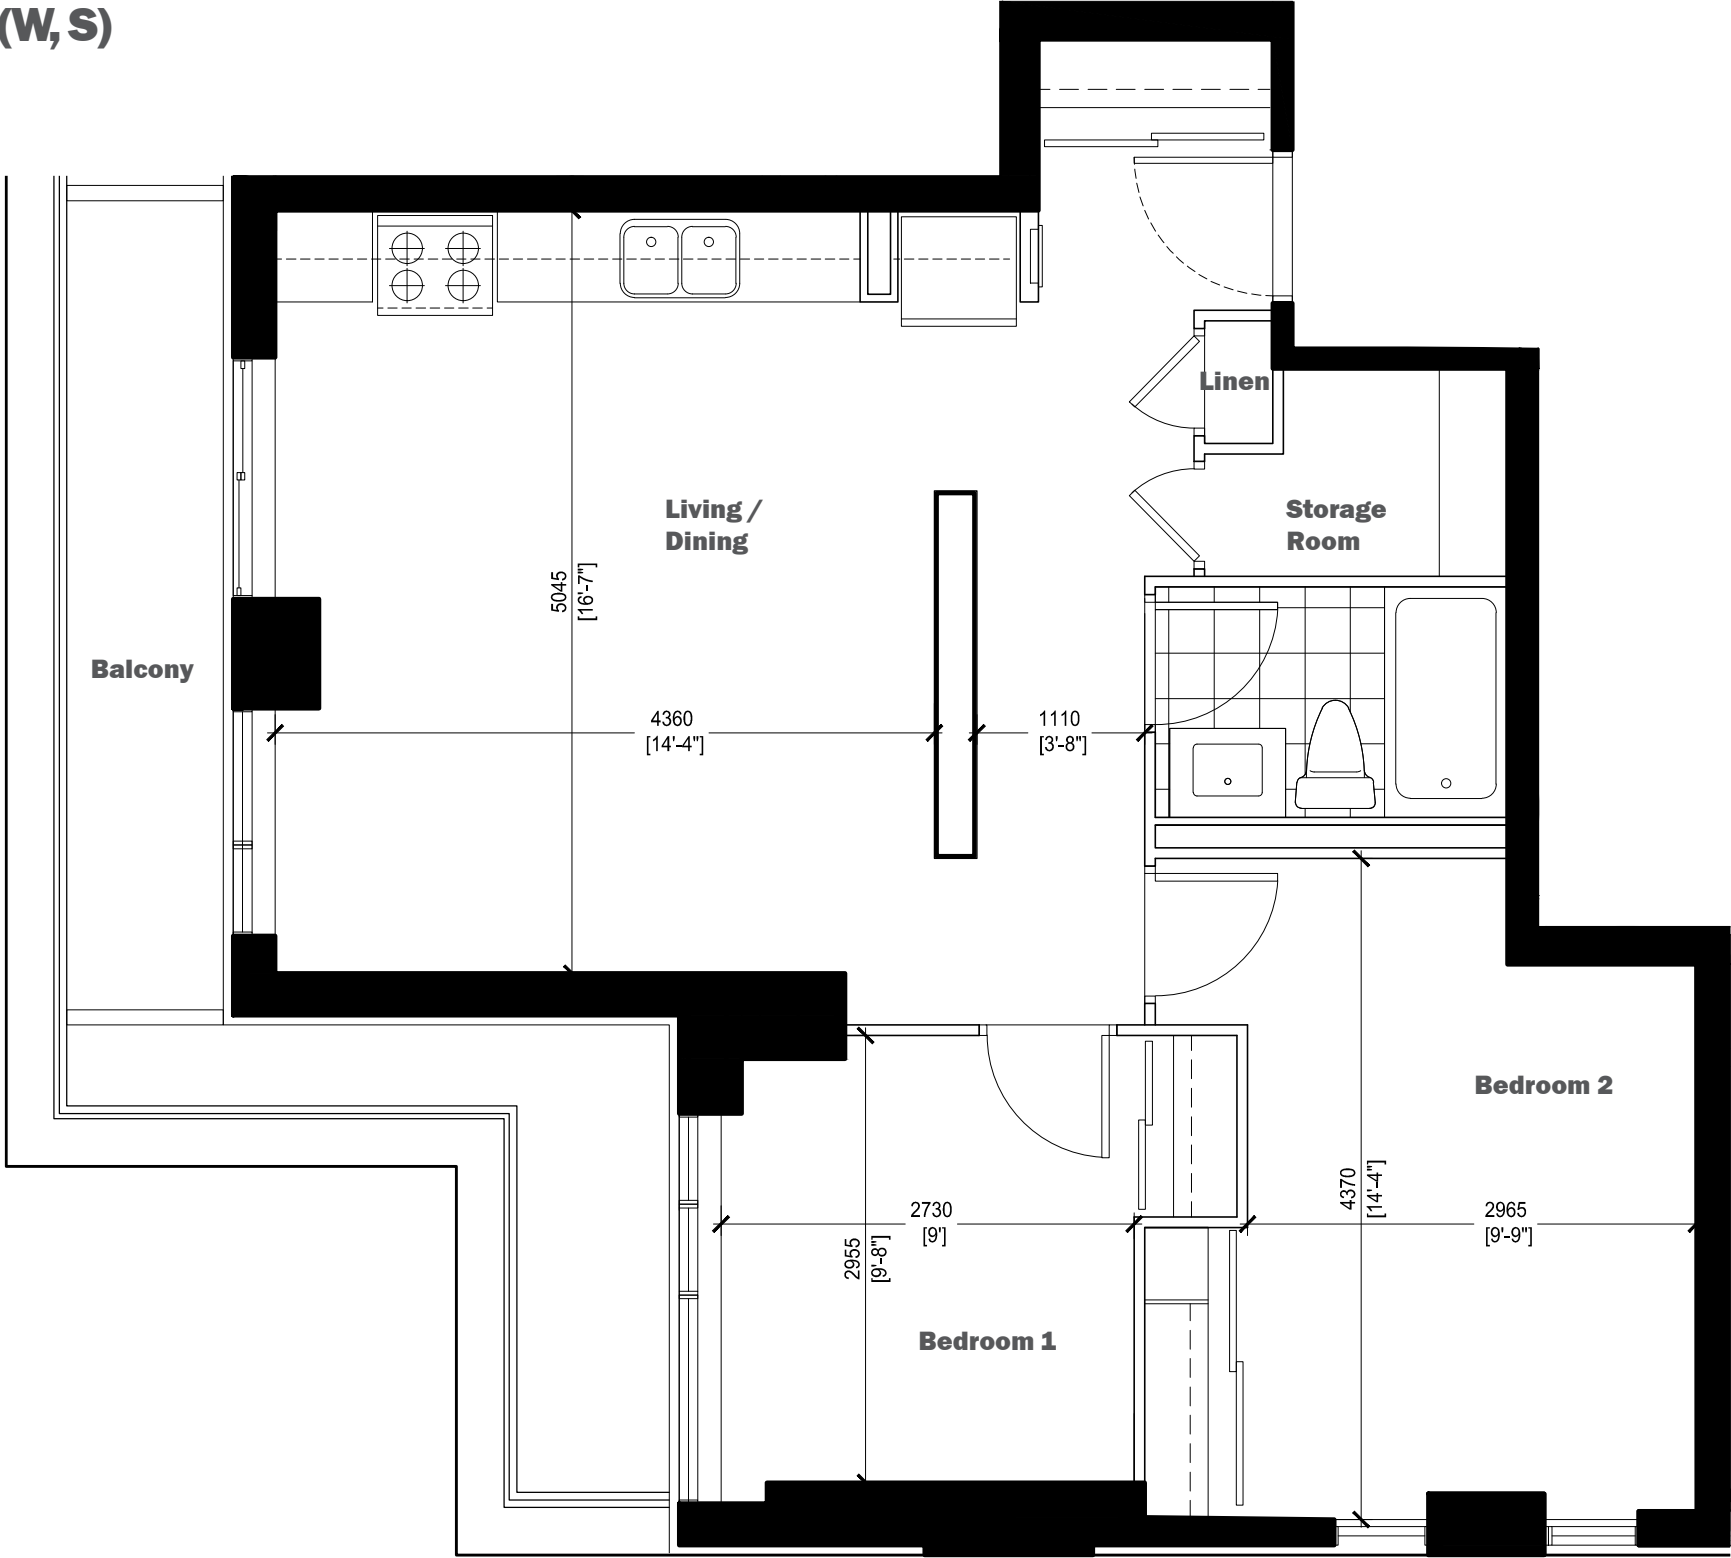

Residential Unit Types

Two-Bedroom Unit - 63.8 m² (686 sf)

809 (W, S)

L8