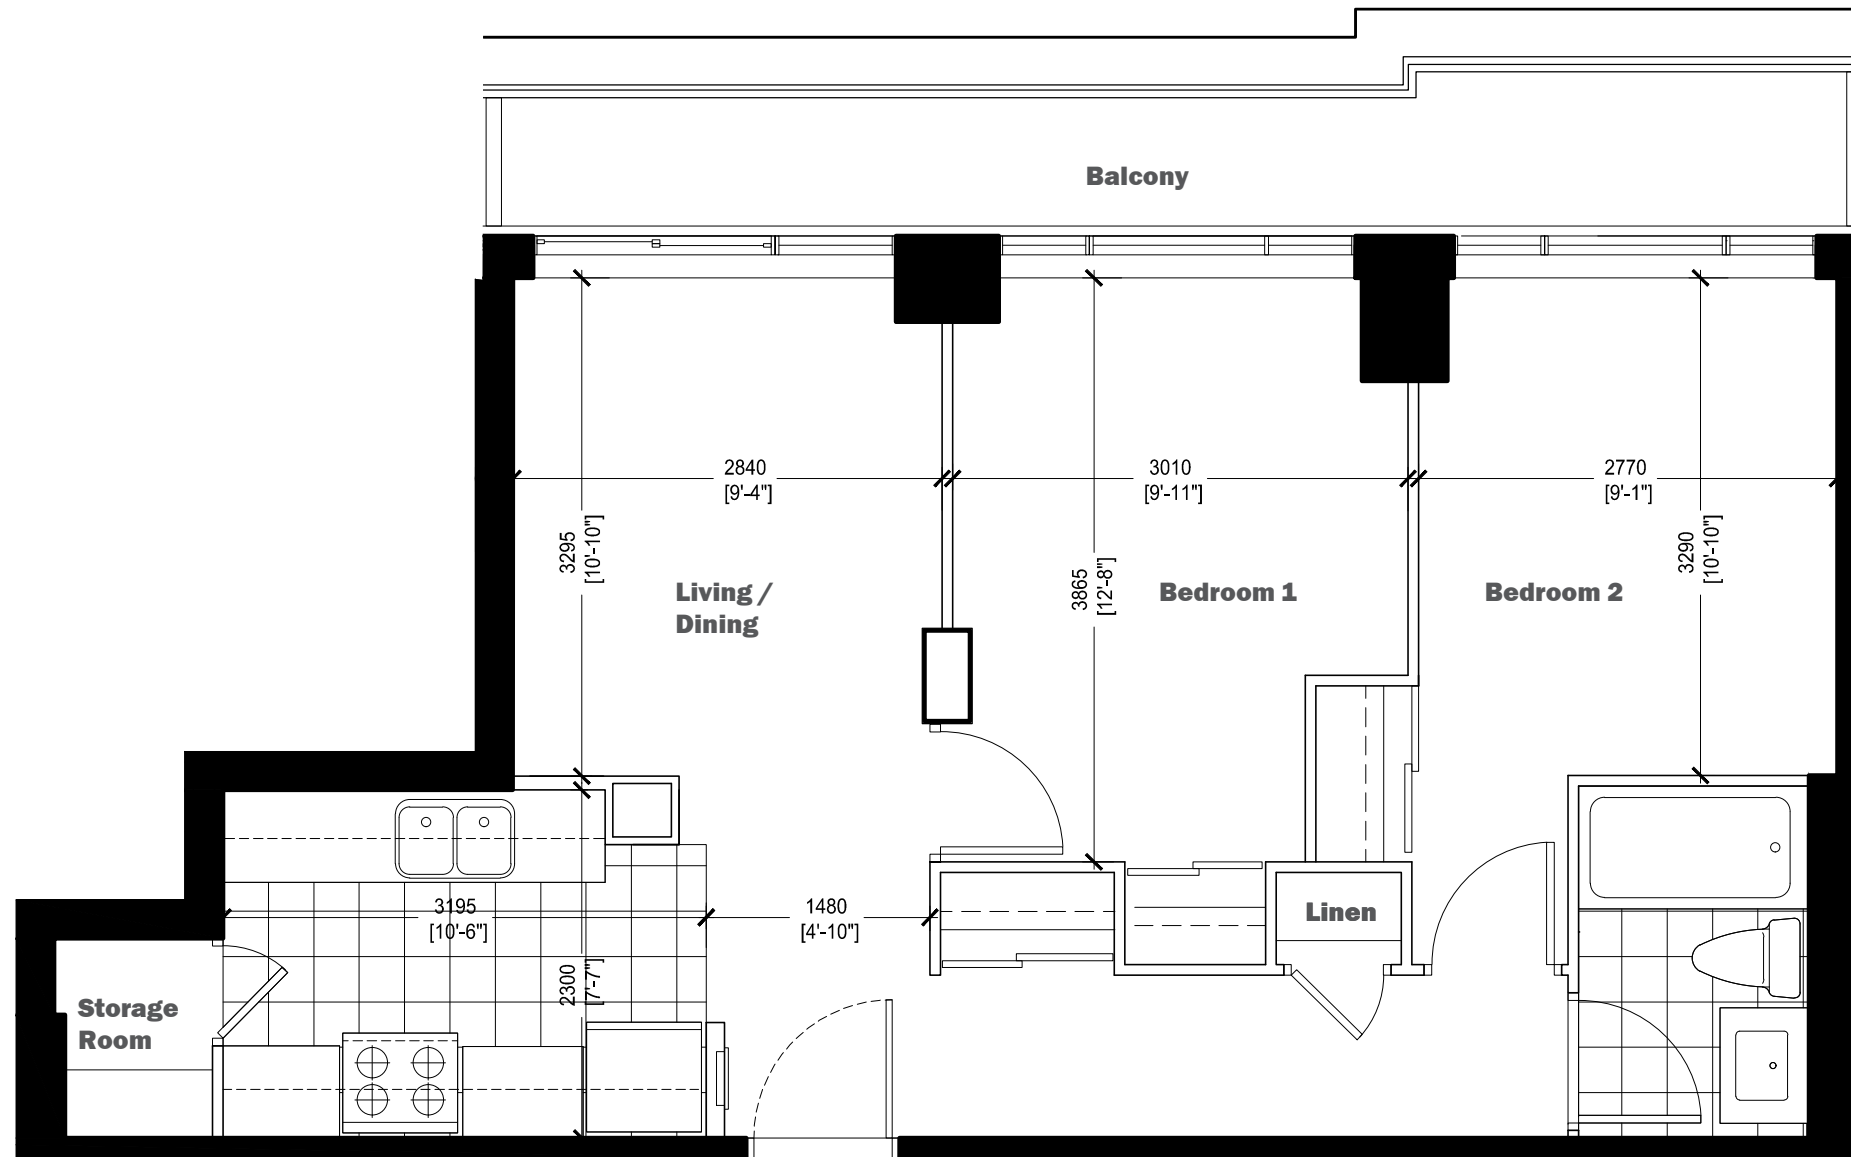

Residential Unit Types

Two-Bedroom Unit - 55.5 m² (597 sf)

815 (N)

L8

100 Lower Ossington Avenue Apartments