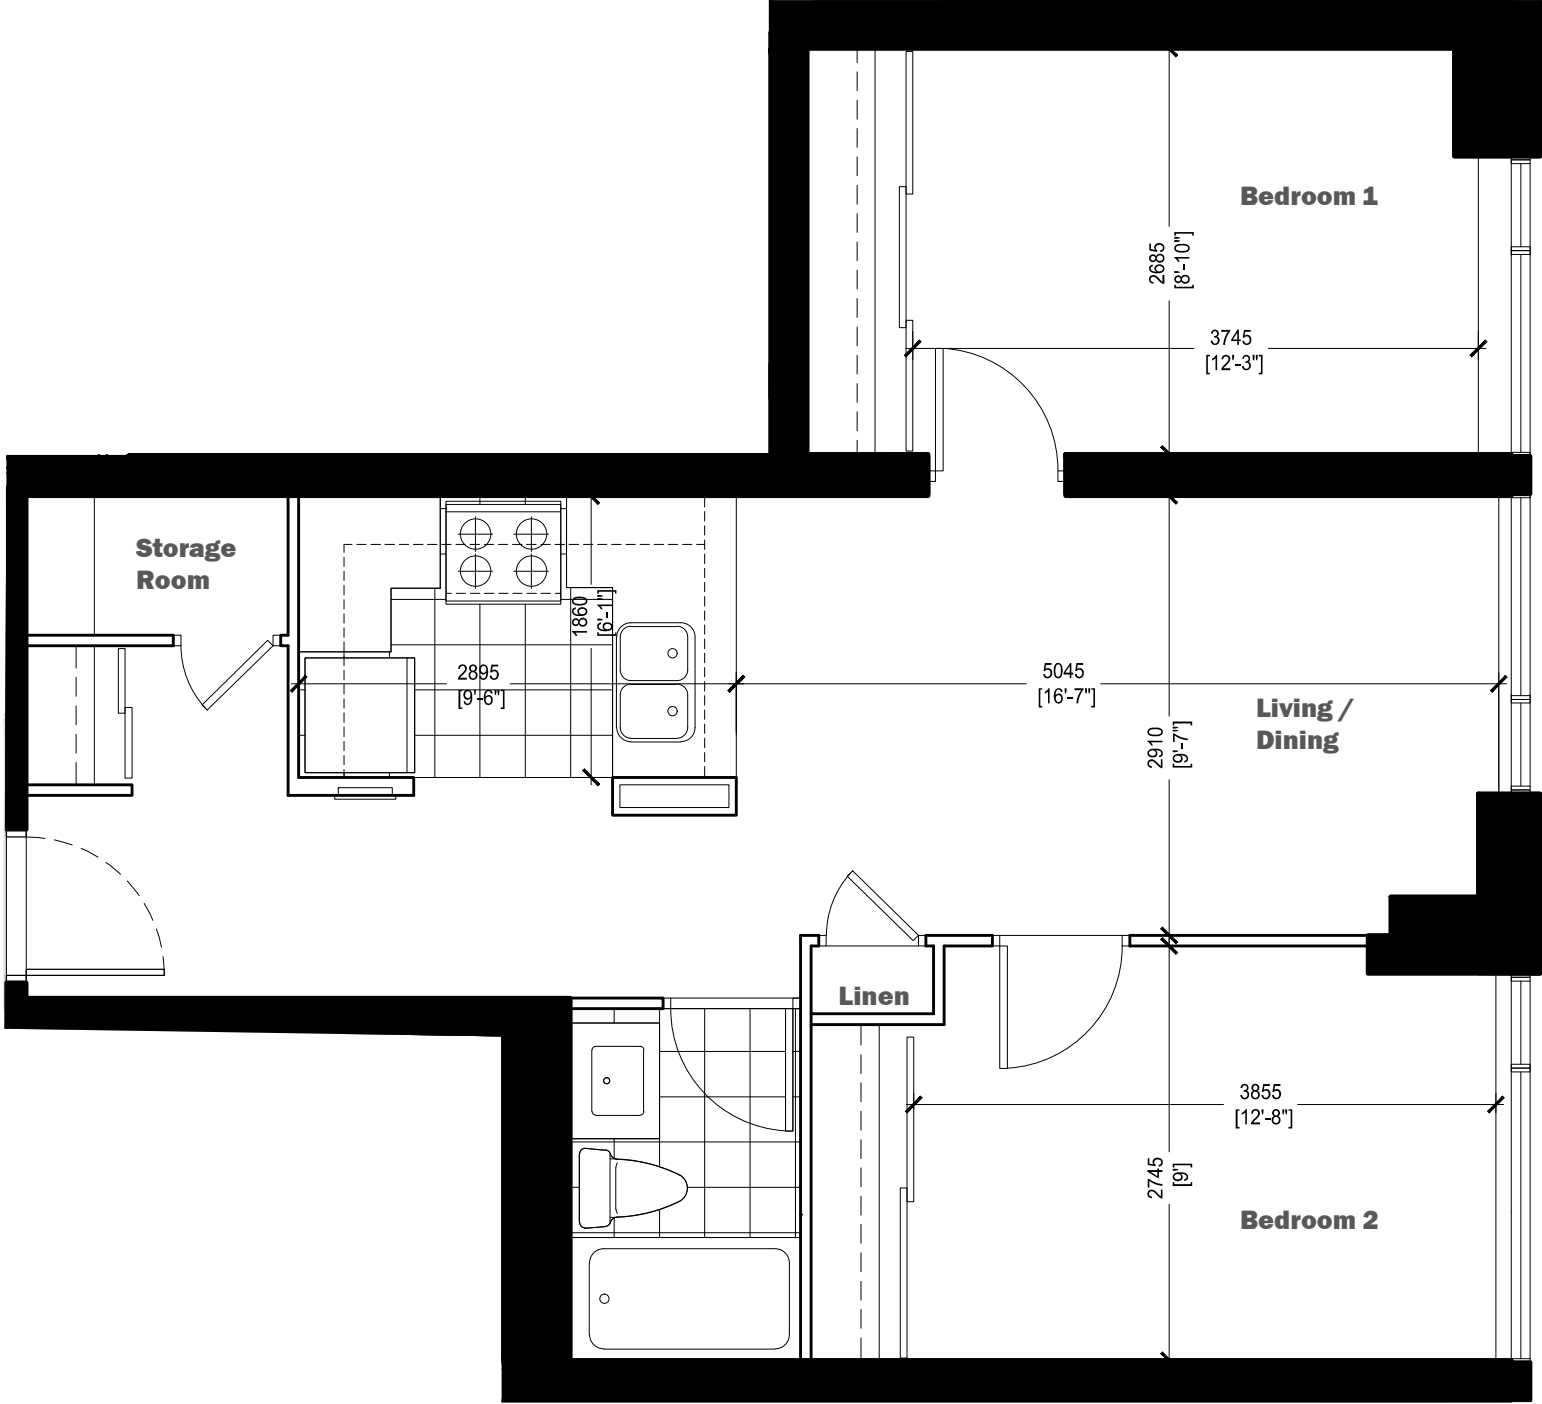

Residential Unit Types

Two-Bedroom Unit - 60.2m² (648 sf)

221 (E)

L2

100 Lower Ossington Avenue Apartments