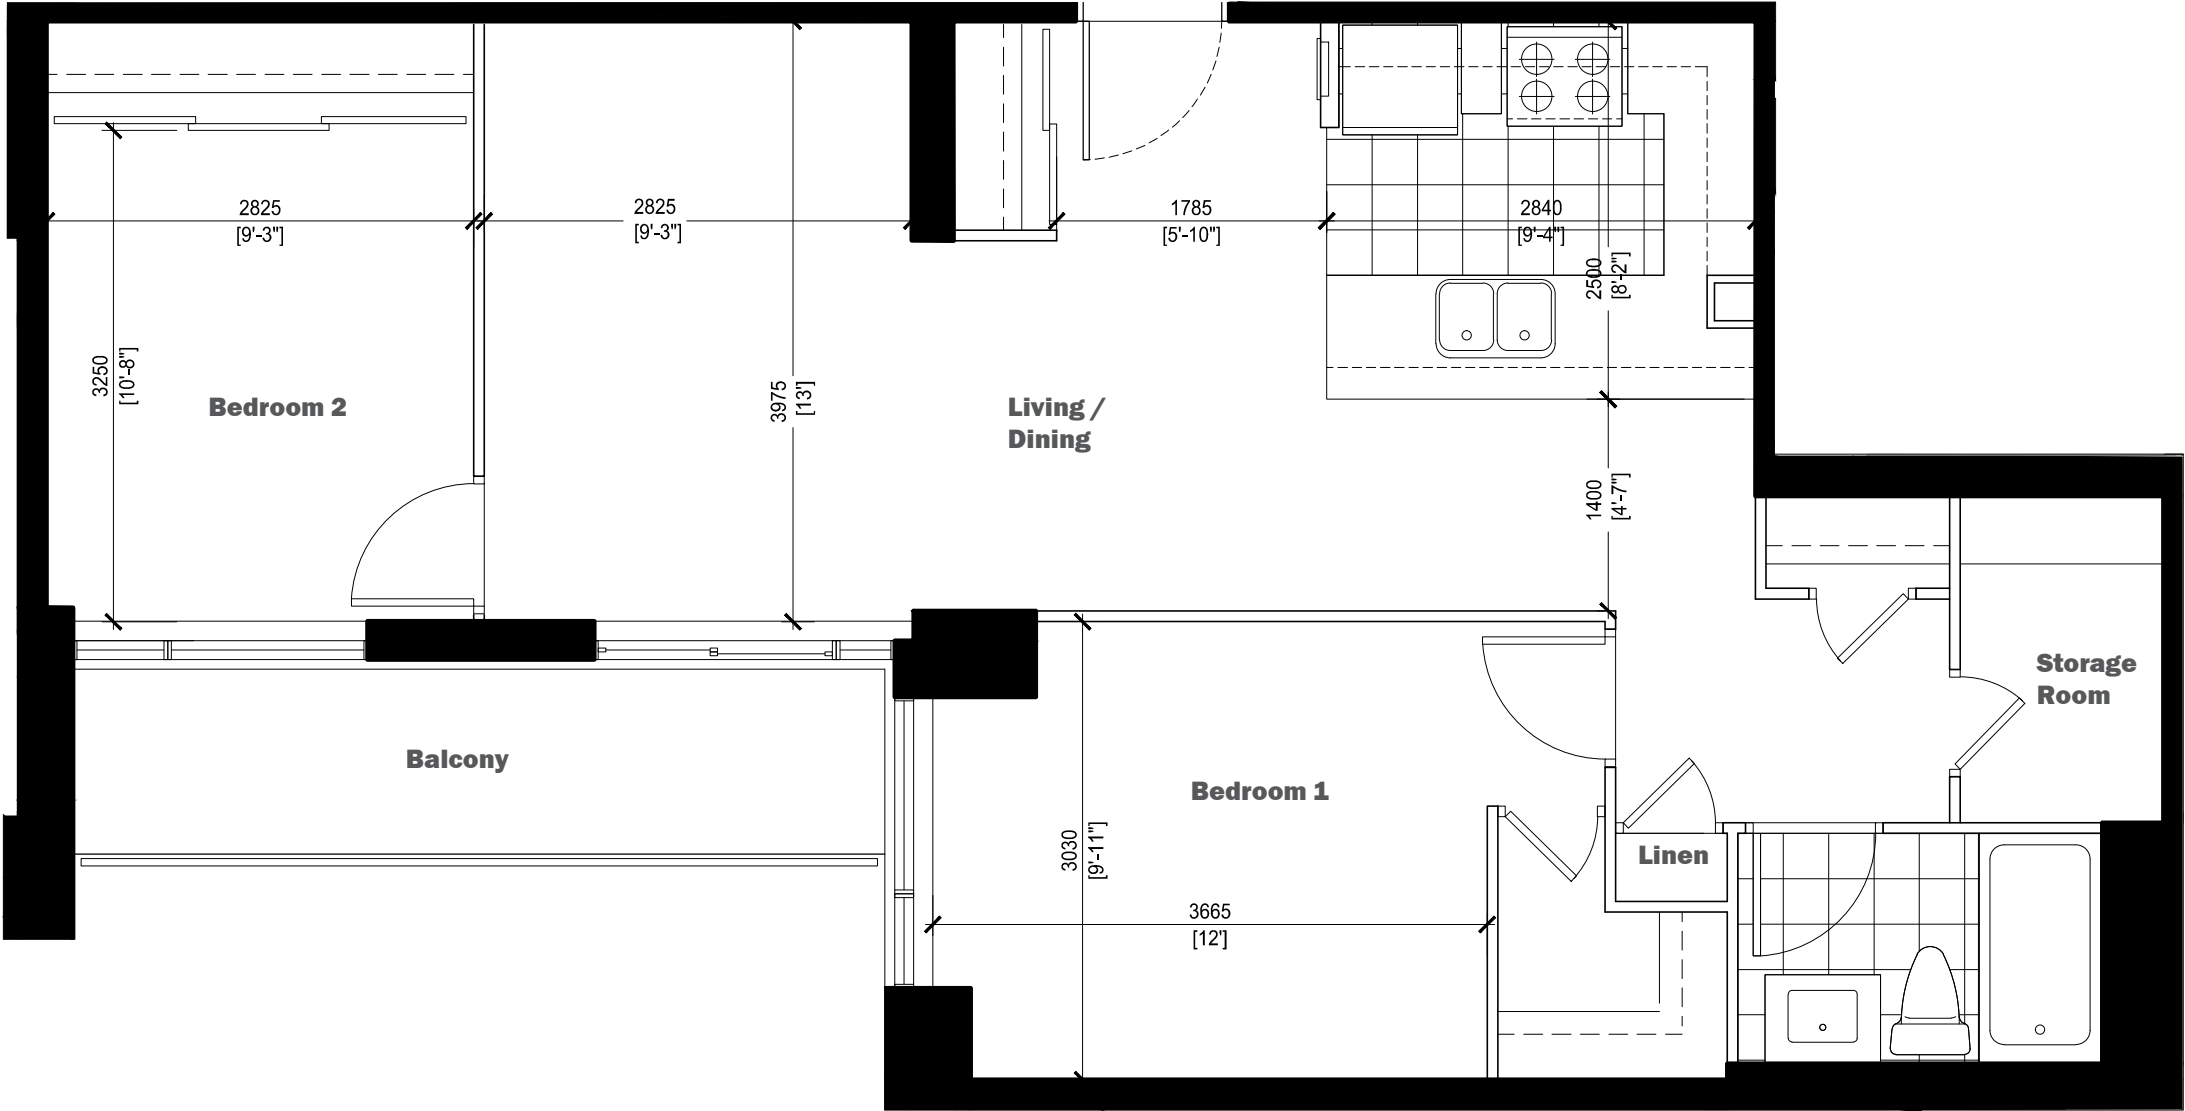

Residential Unit Types

Two-Bedroom Unit - 71.3 m² (767 sf)

401, 501, 601, 701 & 801 (S)

L3-7

L8

100 Lower Ossington Avenue Apartments