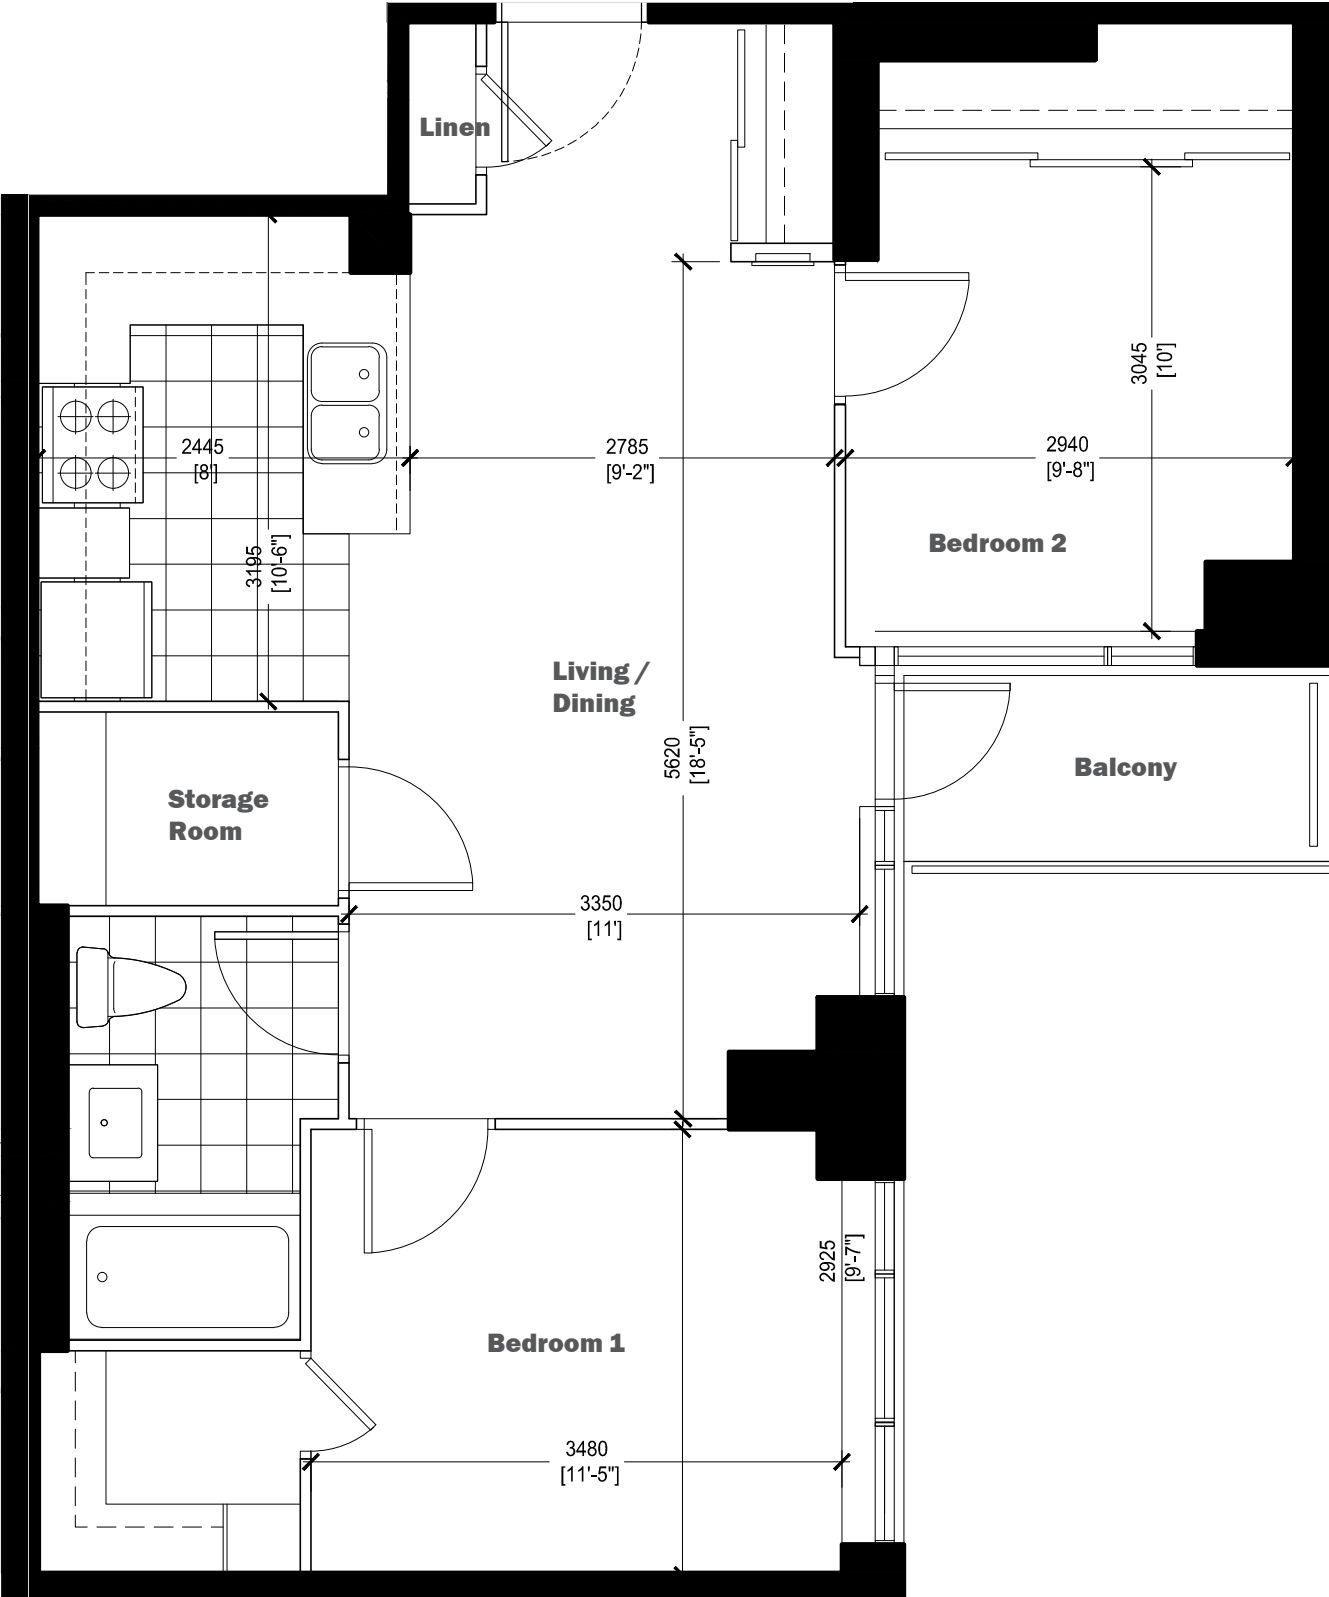

Residential Unit Types

Two-Bedroom Unit- 62.0 m² (668 sf)
 306, 406, 506, 606, 706, & 806 (E-Courtyard)

L3-7

L8

100 Lower Ossington Avenue Apartments