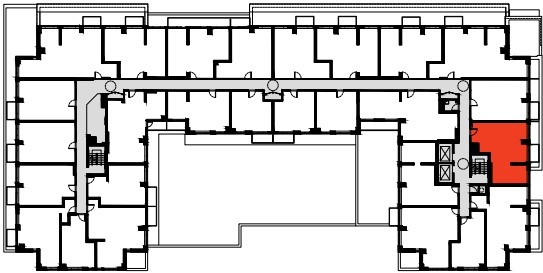

Residential Unit Types

Two-Bedroom Unit- 55.8m² (601sf)

323, 423, 523, 623, 723 (E)

L3-7

100 Lower Ossington Avenue Apartments