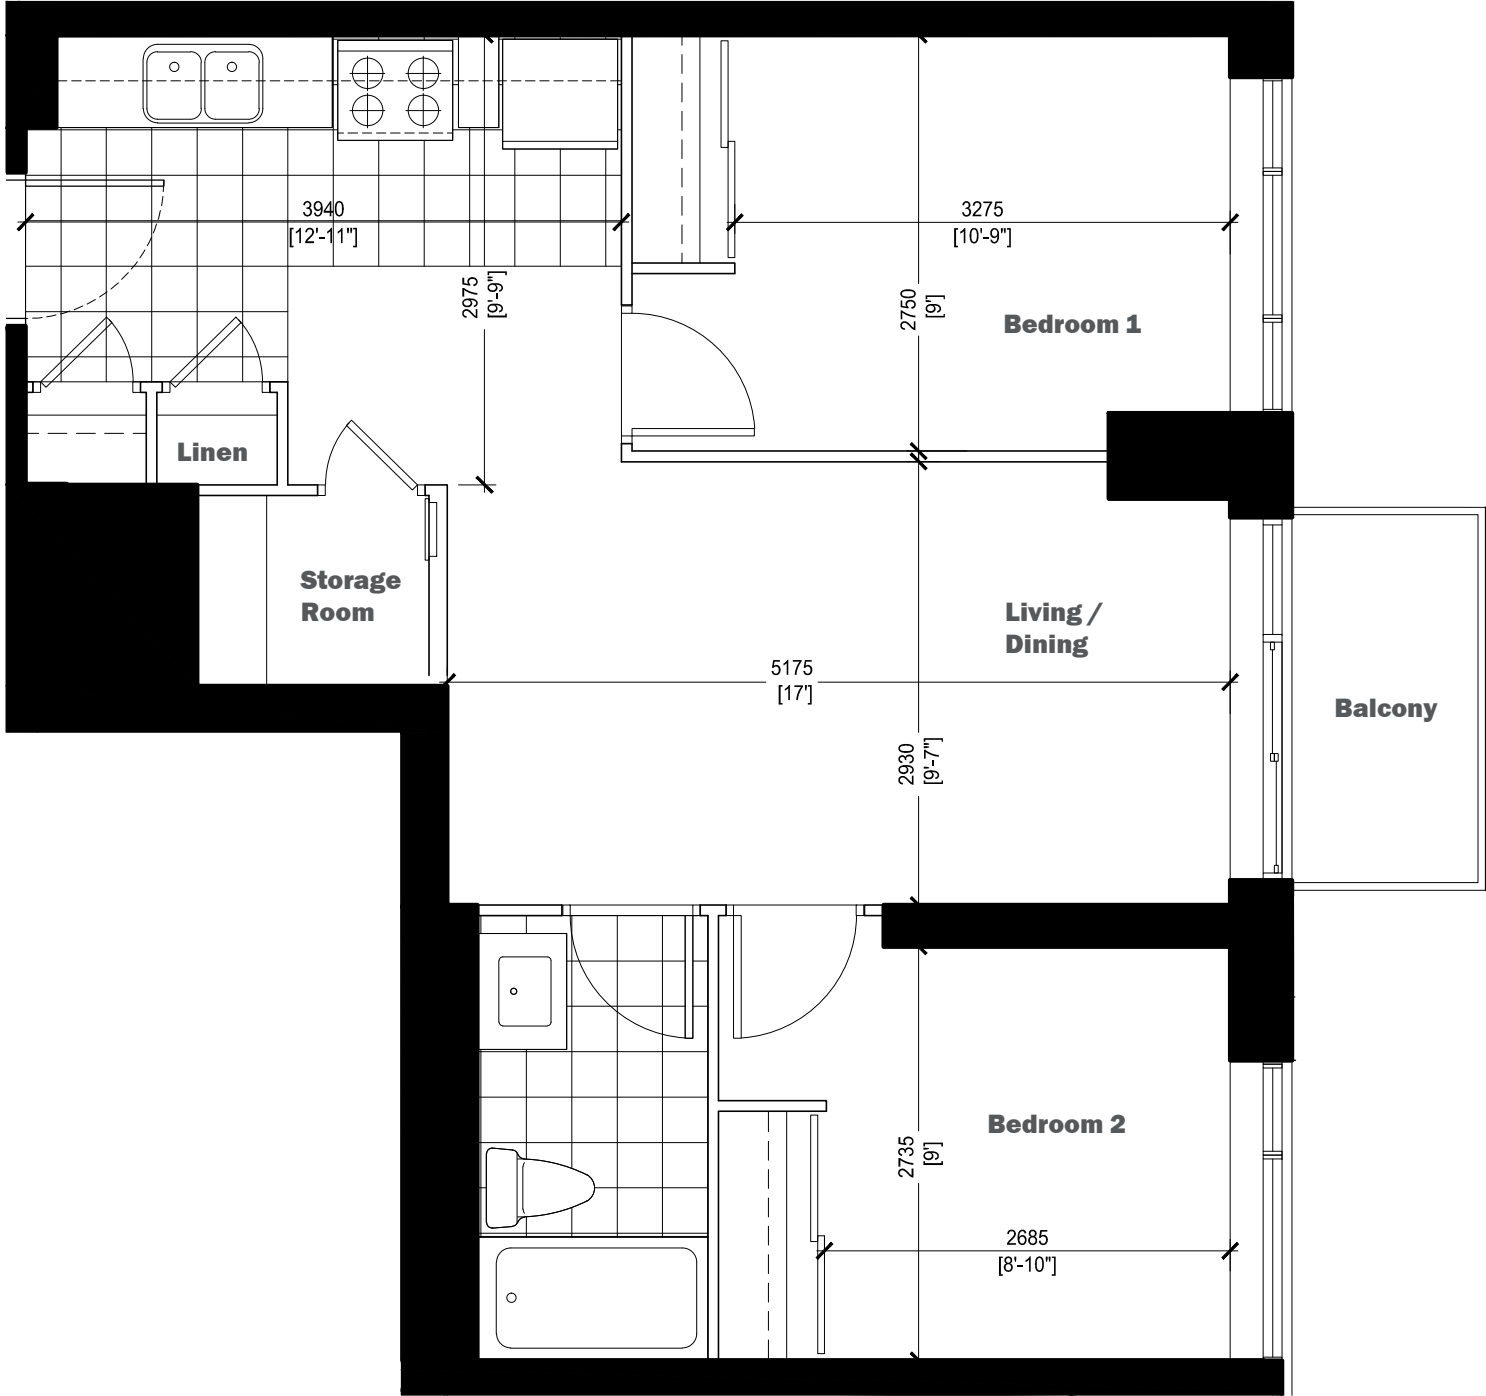

Residential Unit Types

Two-Bedroom Unit- 55.8m² (601sf)

323, 423, 523, 623, 723 (E)

L3-7

100 Lower Ossington Avenue Apartments