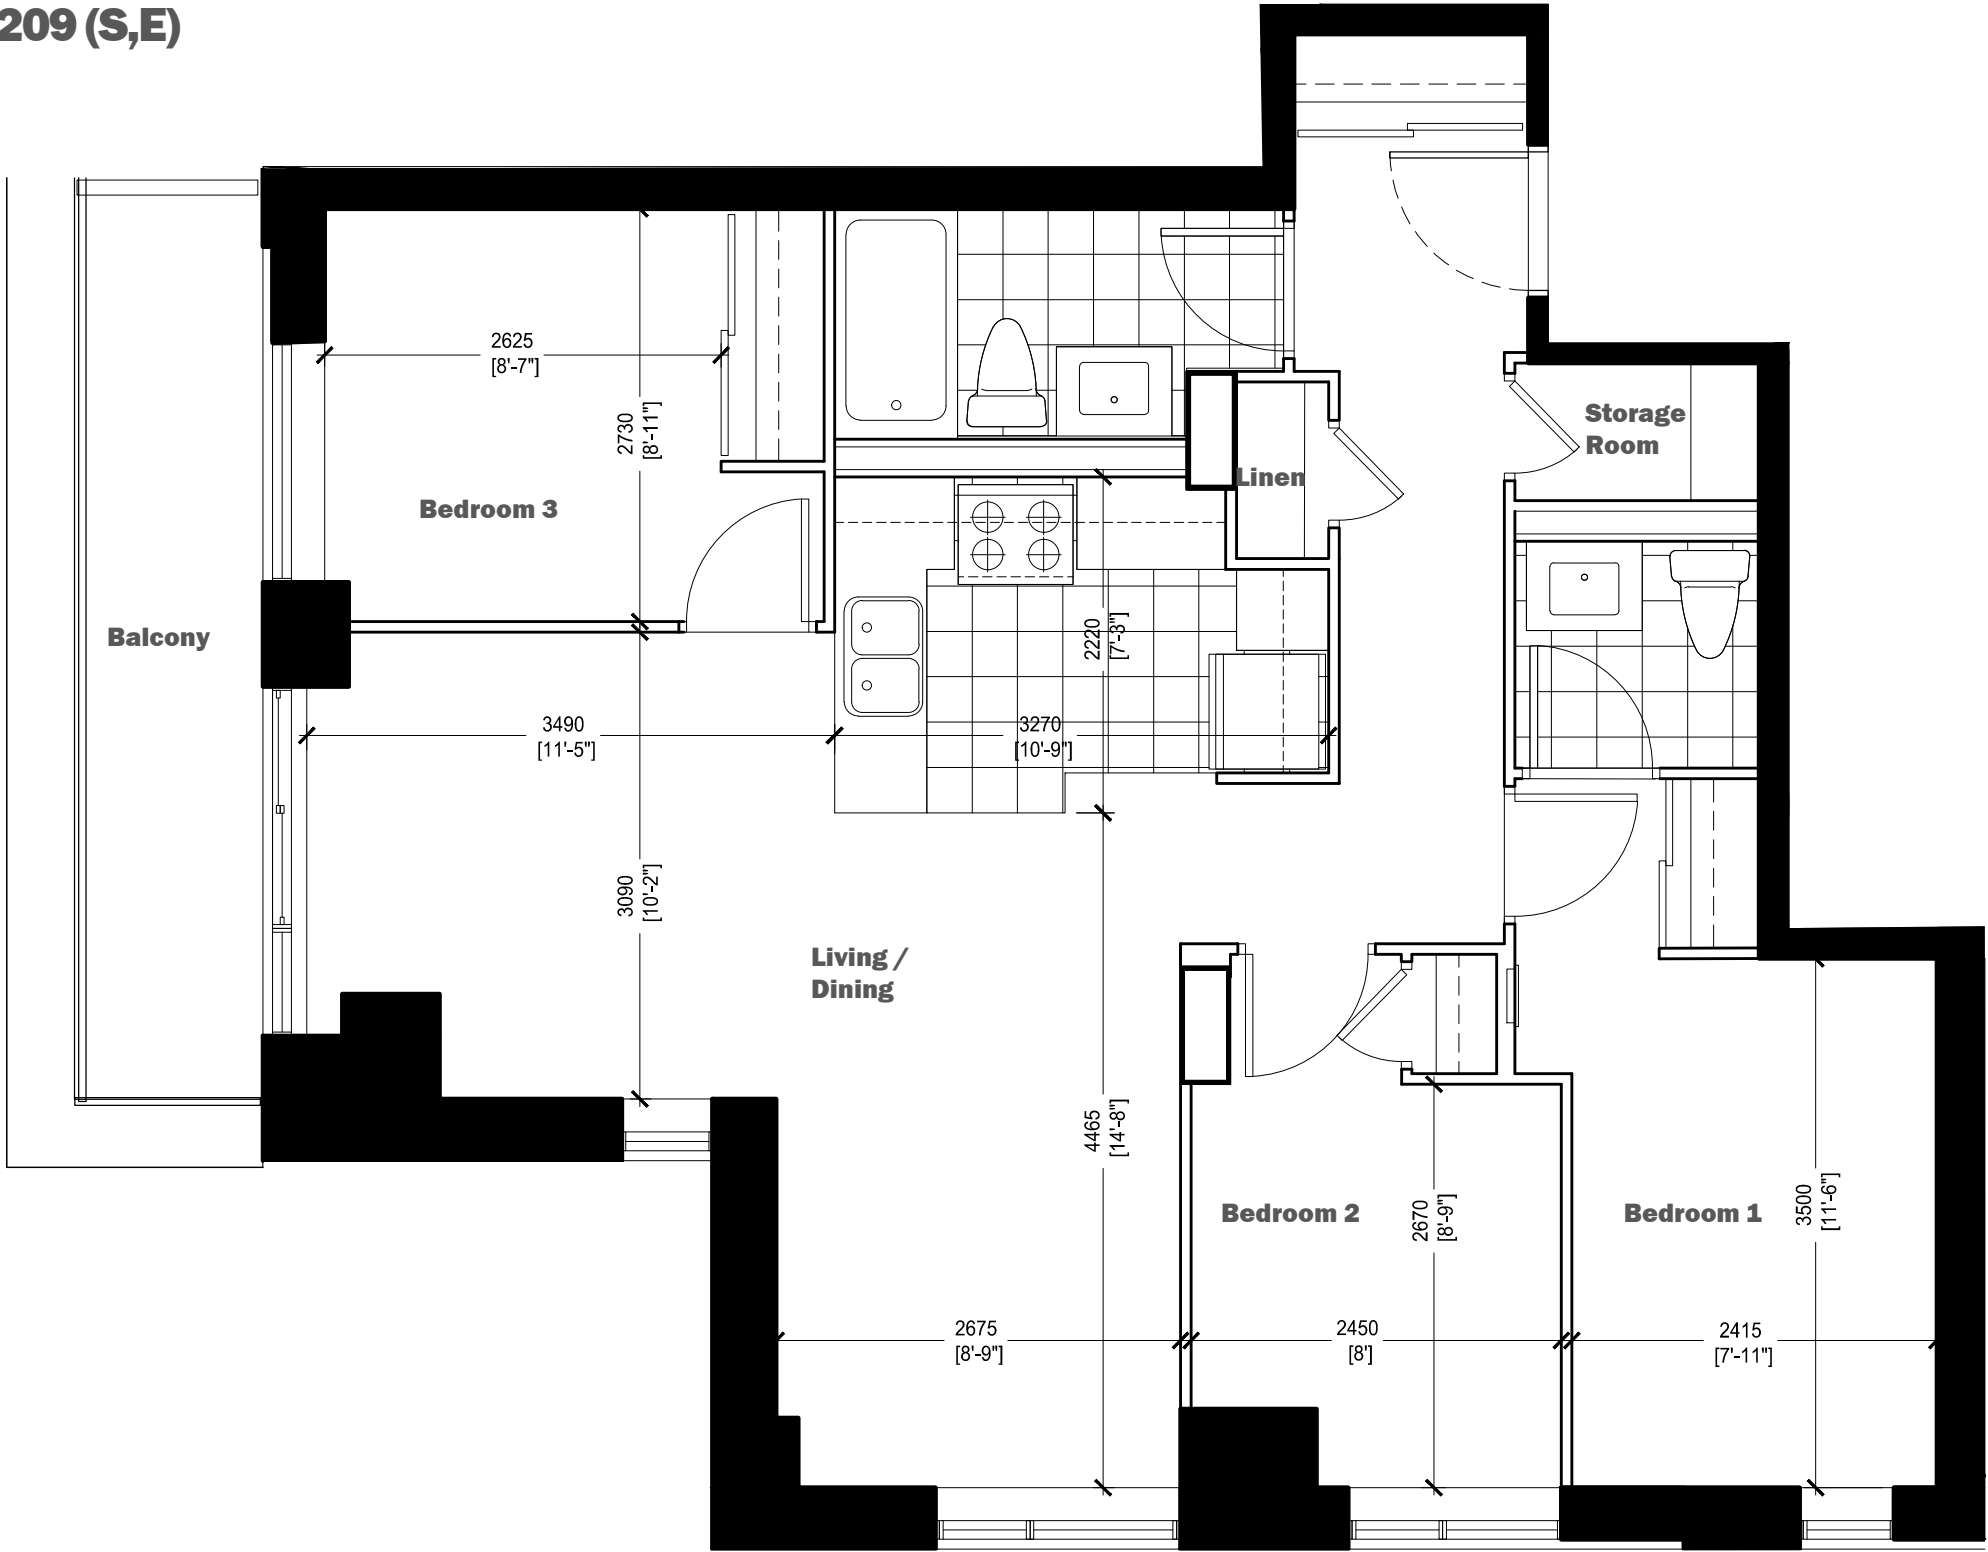

# Residential Unit Types

Three-Bedroom Unit - 76.9 m<sup>2</sup> (828 sf)

209 (S,E)

L2