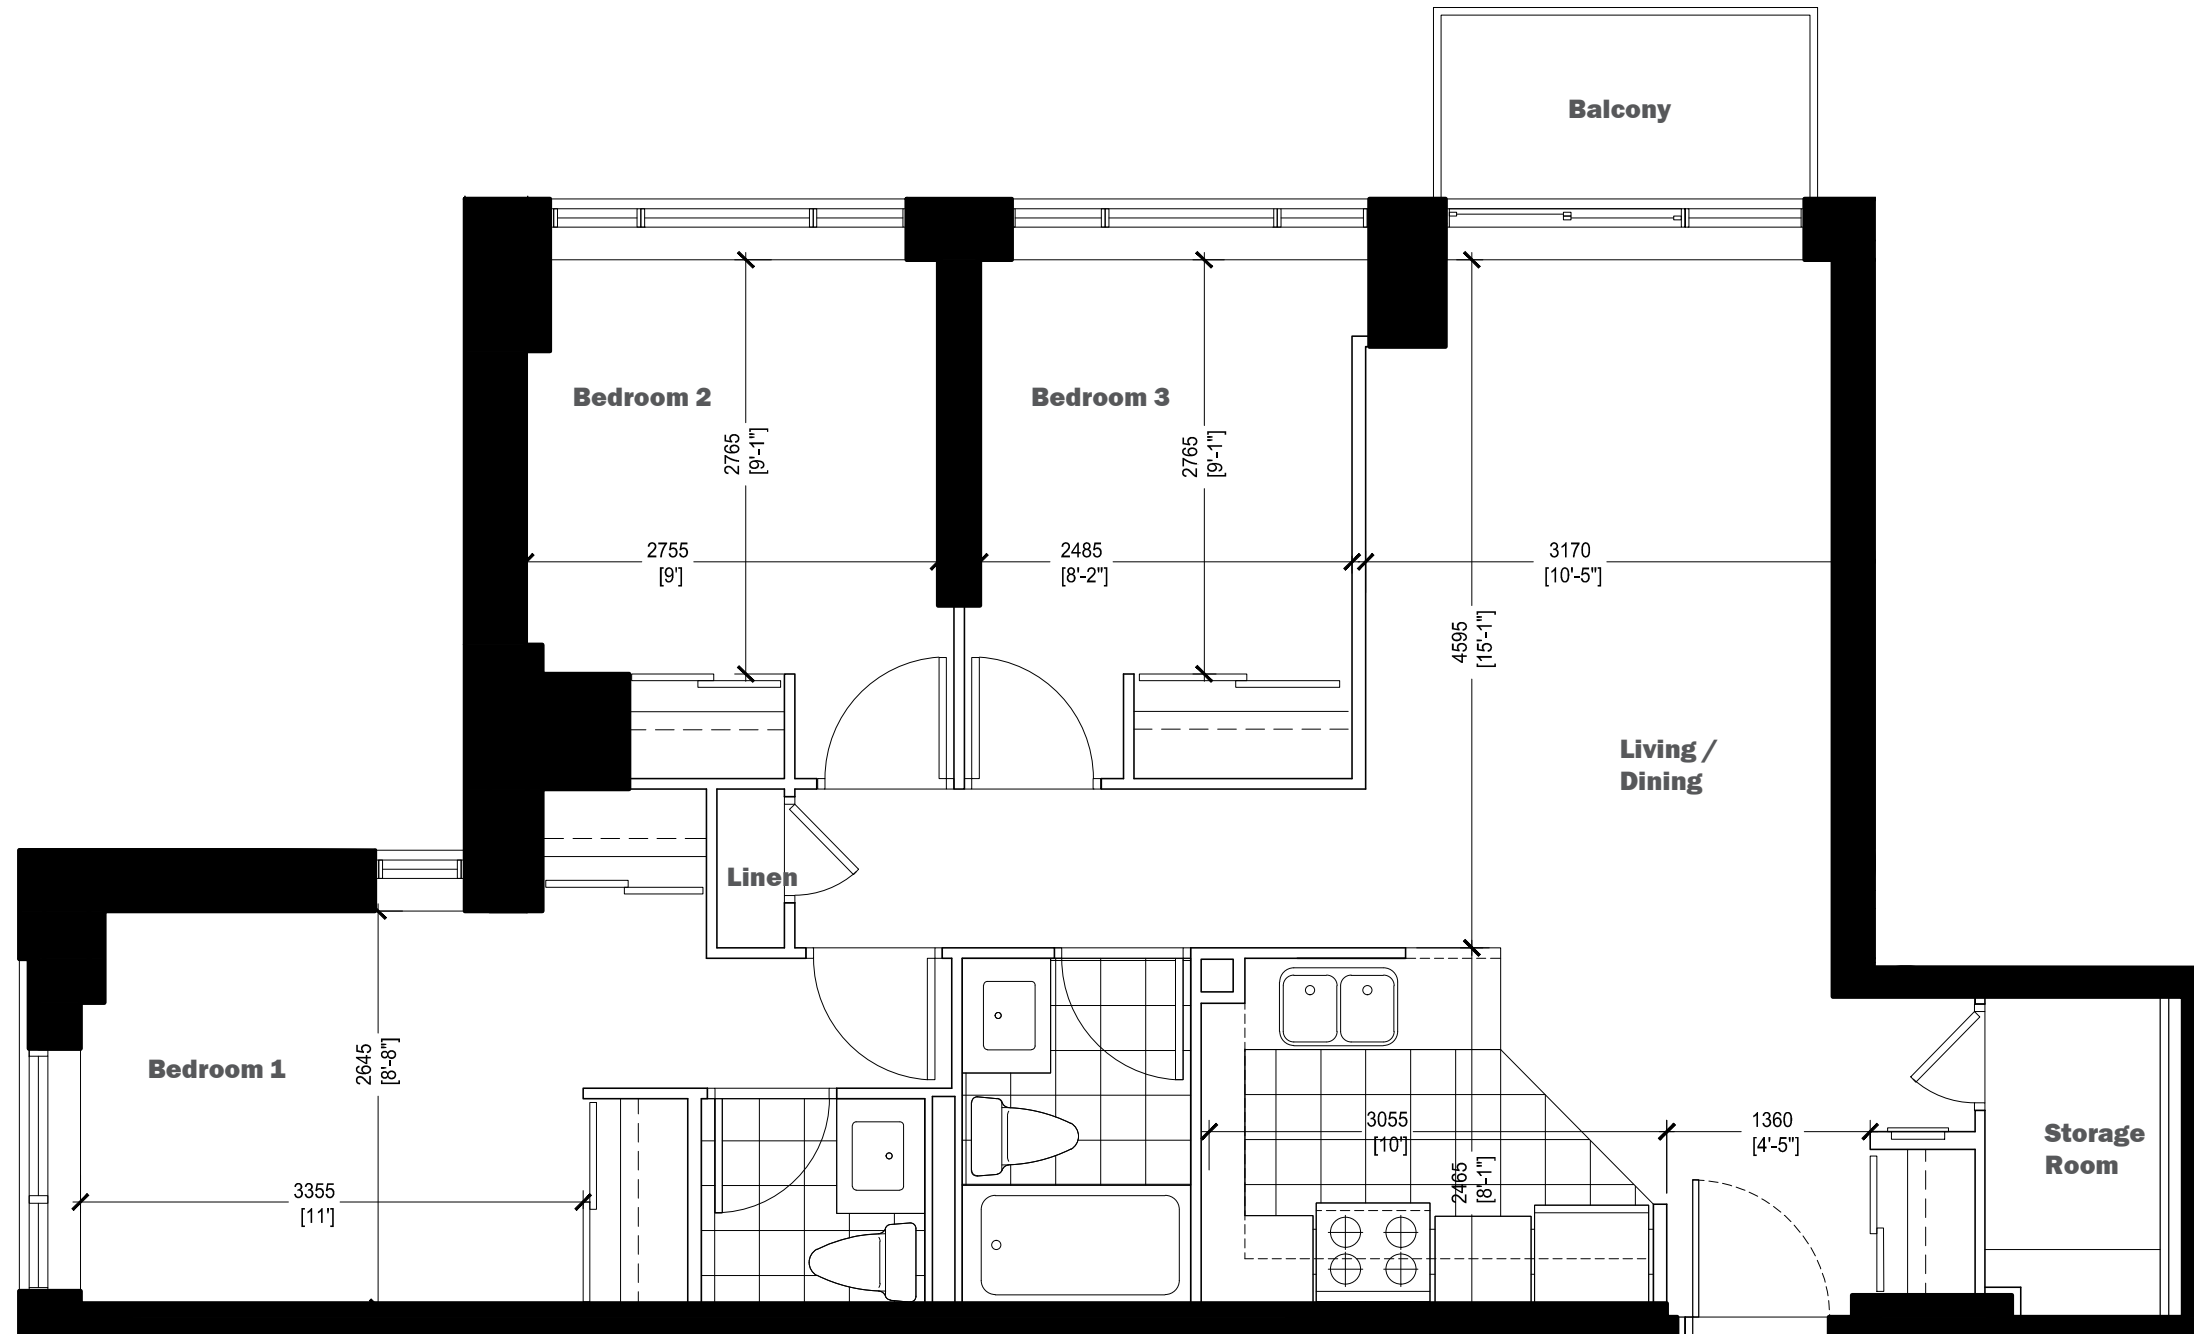

Residential Unit Types

Three-Bedroom Unit- 73.6m² (792sf)

213, 314, 414, 514, 614, & 714 (N,W) 321, 421, 521, 621 & 721 (N,E)

L2

L3-7

100 Lower Ossington Avenue Apartments