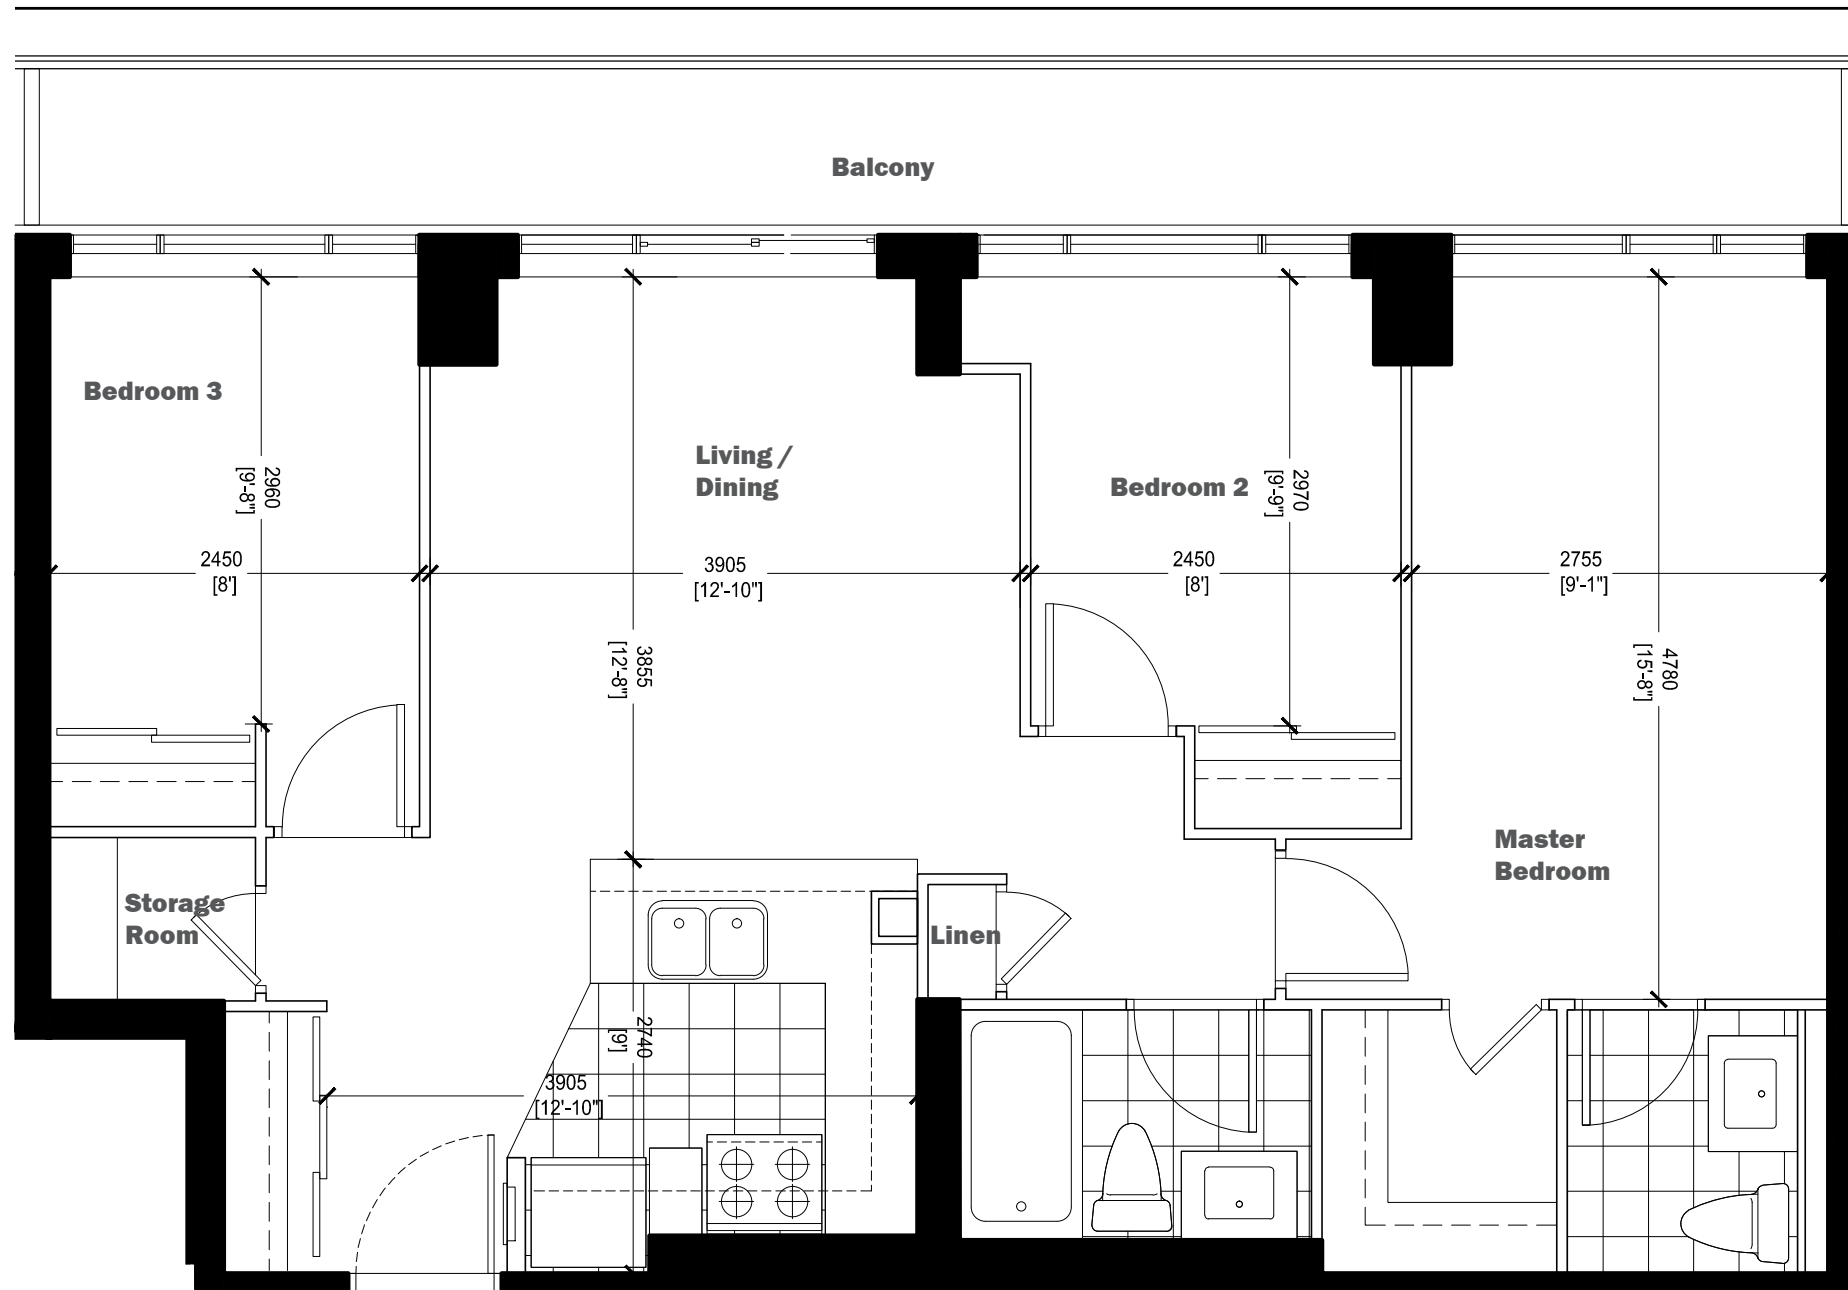

Residential Unit Types

Three-Bedroom Unit - 74.7 m² (804 sf)

810 (W)

L8

100 Lower Ossington Avenue Apartments