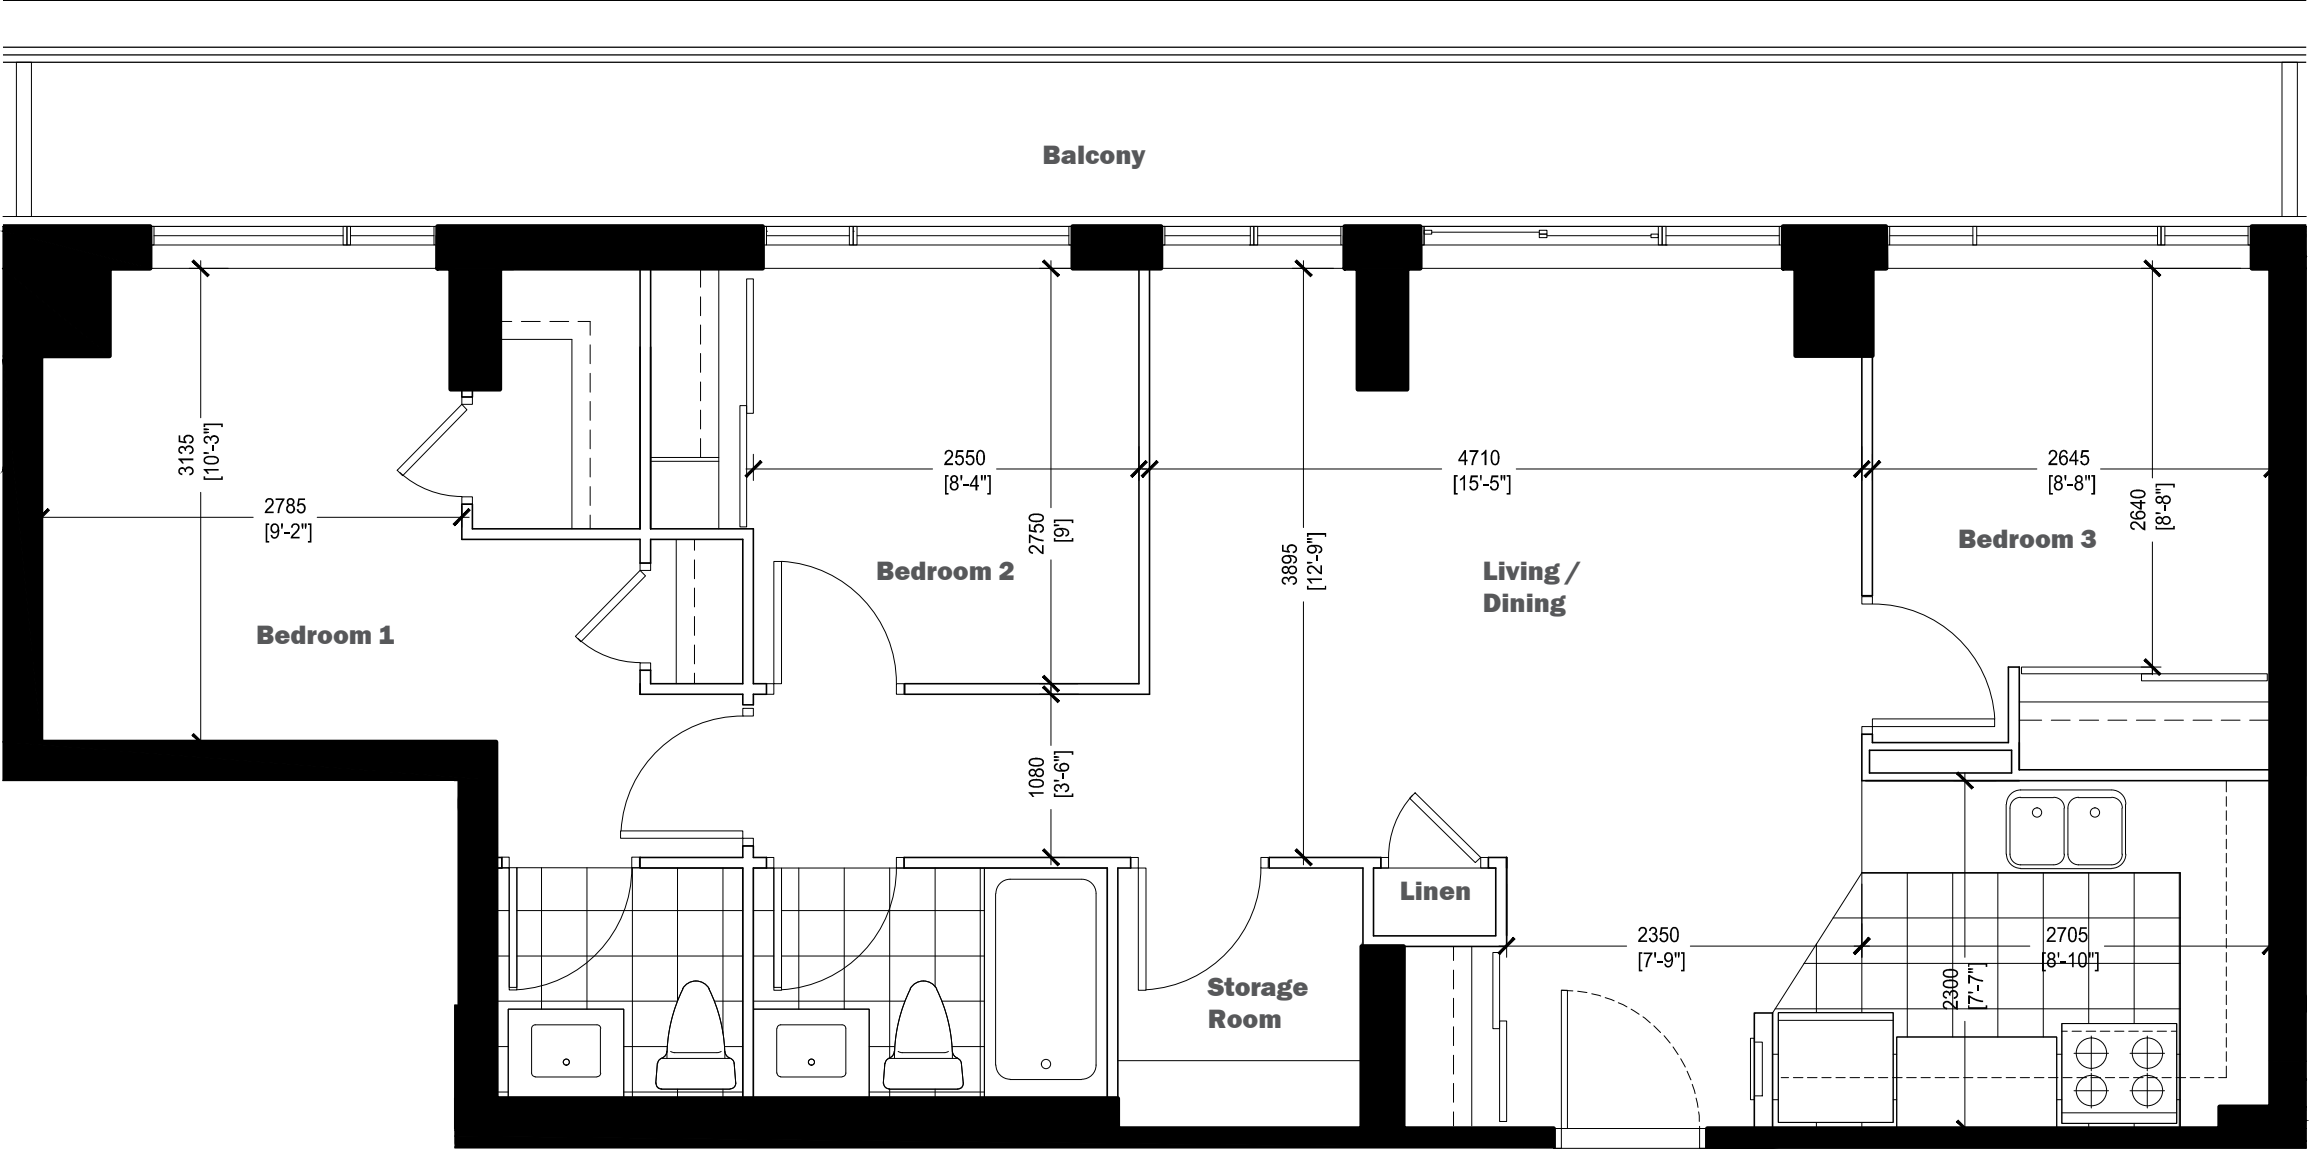

Residential Unit Types

Three-Bedroom Unit - 75.7 m² (815 sf)

817 (N)

L8

100 Lower Ossington Avenue Apartments