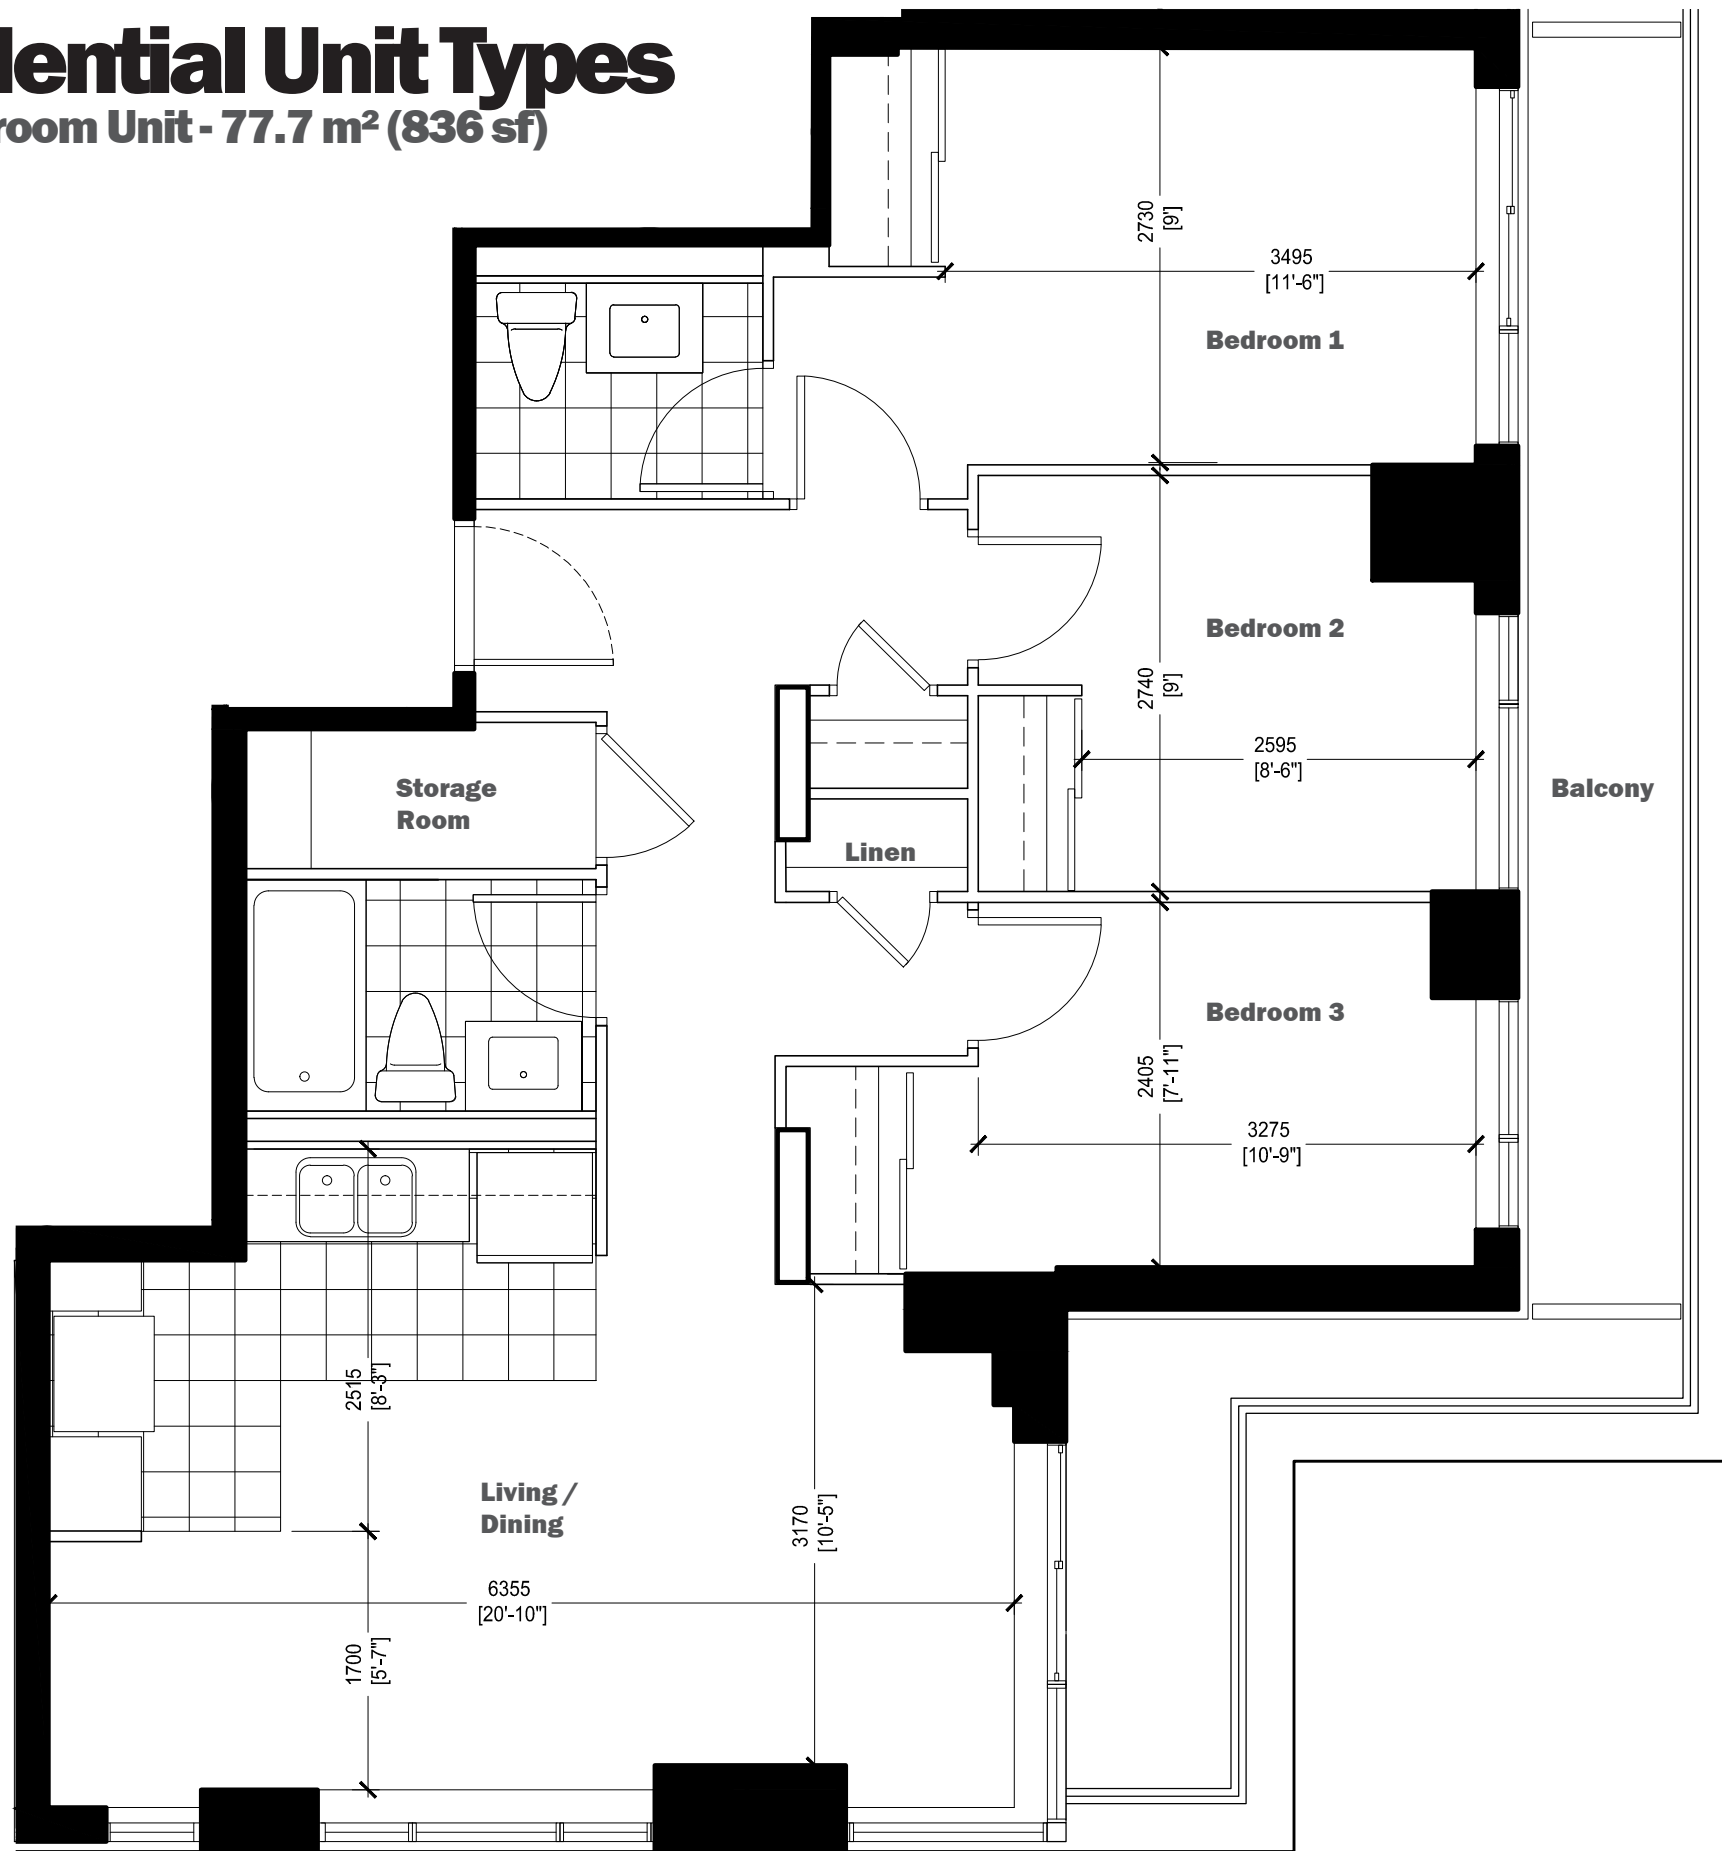

Residential Unit Types

Three-Bedroom Unit - 77.7 m² (836 sf)

821 (E, S)

L8