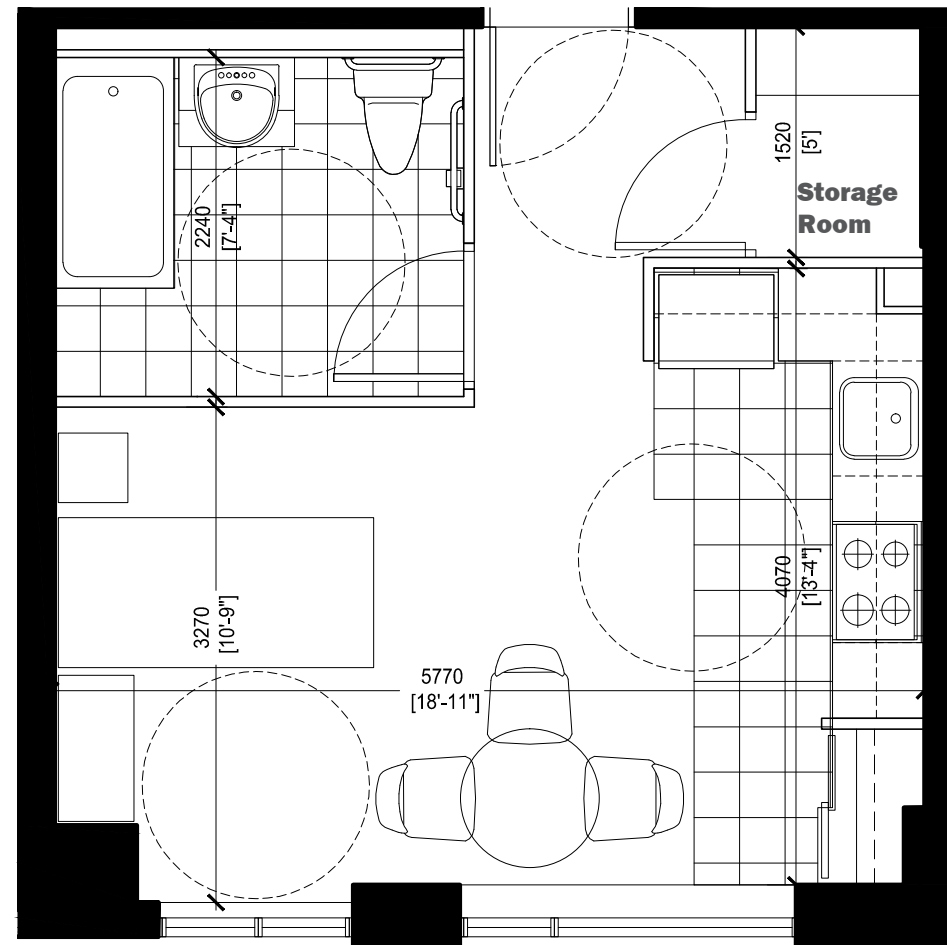

# Residential Unit Types

Barrier-Free Bachelor Unit - 32.9 m<sup>2</sup> (354 sf)

302, 402, 502, 602, 702 & 802 (S)

L3-7

L8