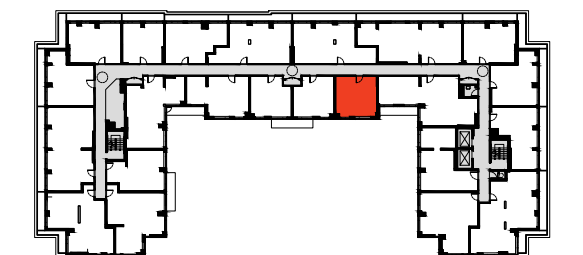

# Residential Unit Types

Barrier-Free Bachelor Unit - 32.9 m<sup>2</sup> (354 sf)

302, 402, 502, 602, 702 & 802 (S)

L3-7

L8