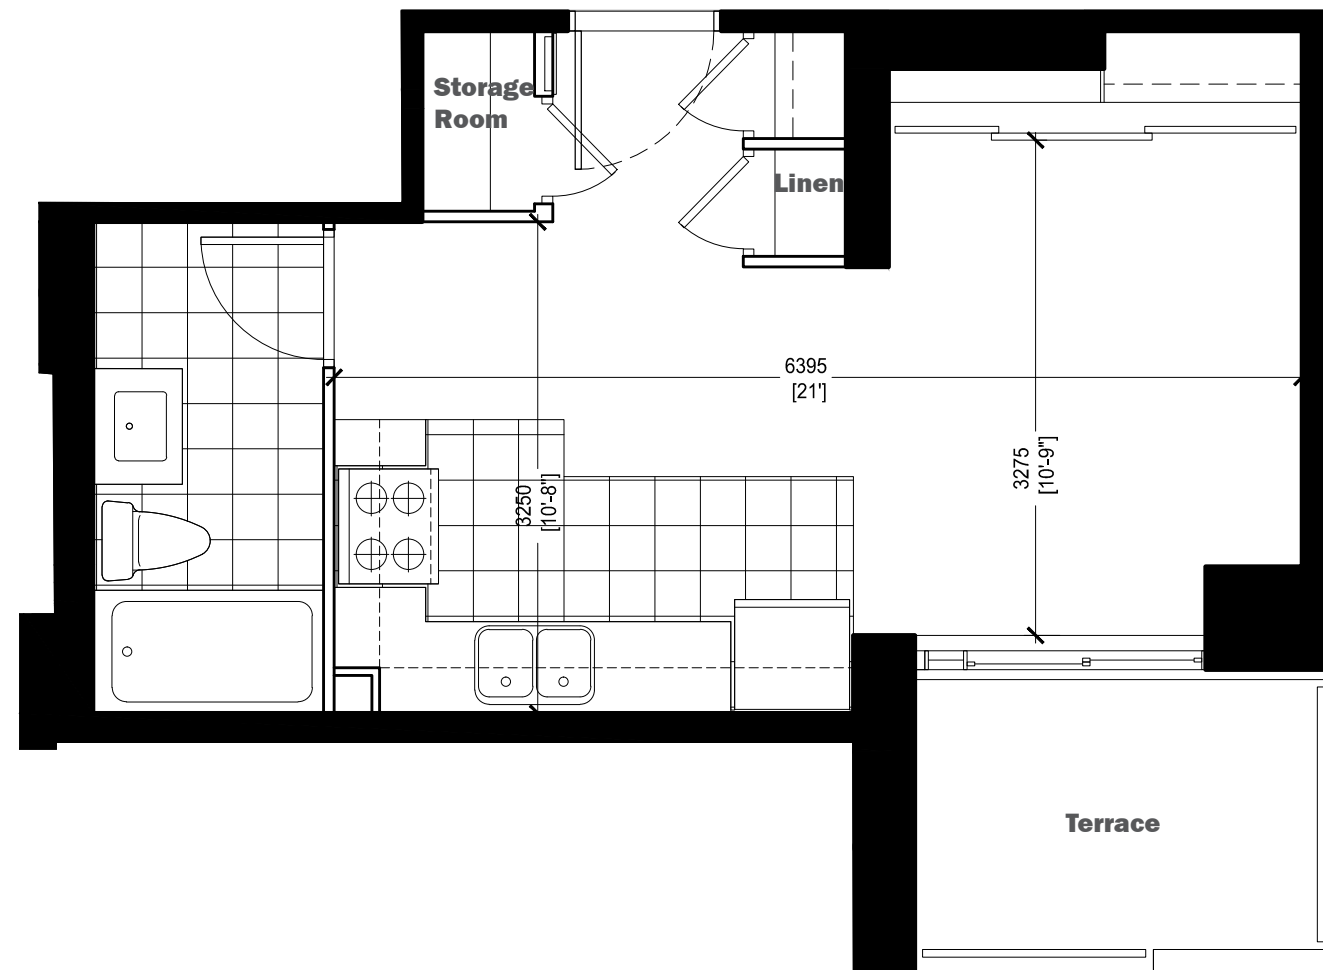

Residential Unit Types

Bachelor Unit - 32 m² (344 sf)

205 (S)

100 Lower Ossington Avenue Apartments

L2