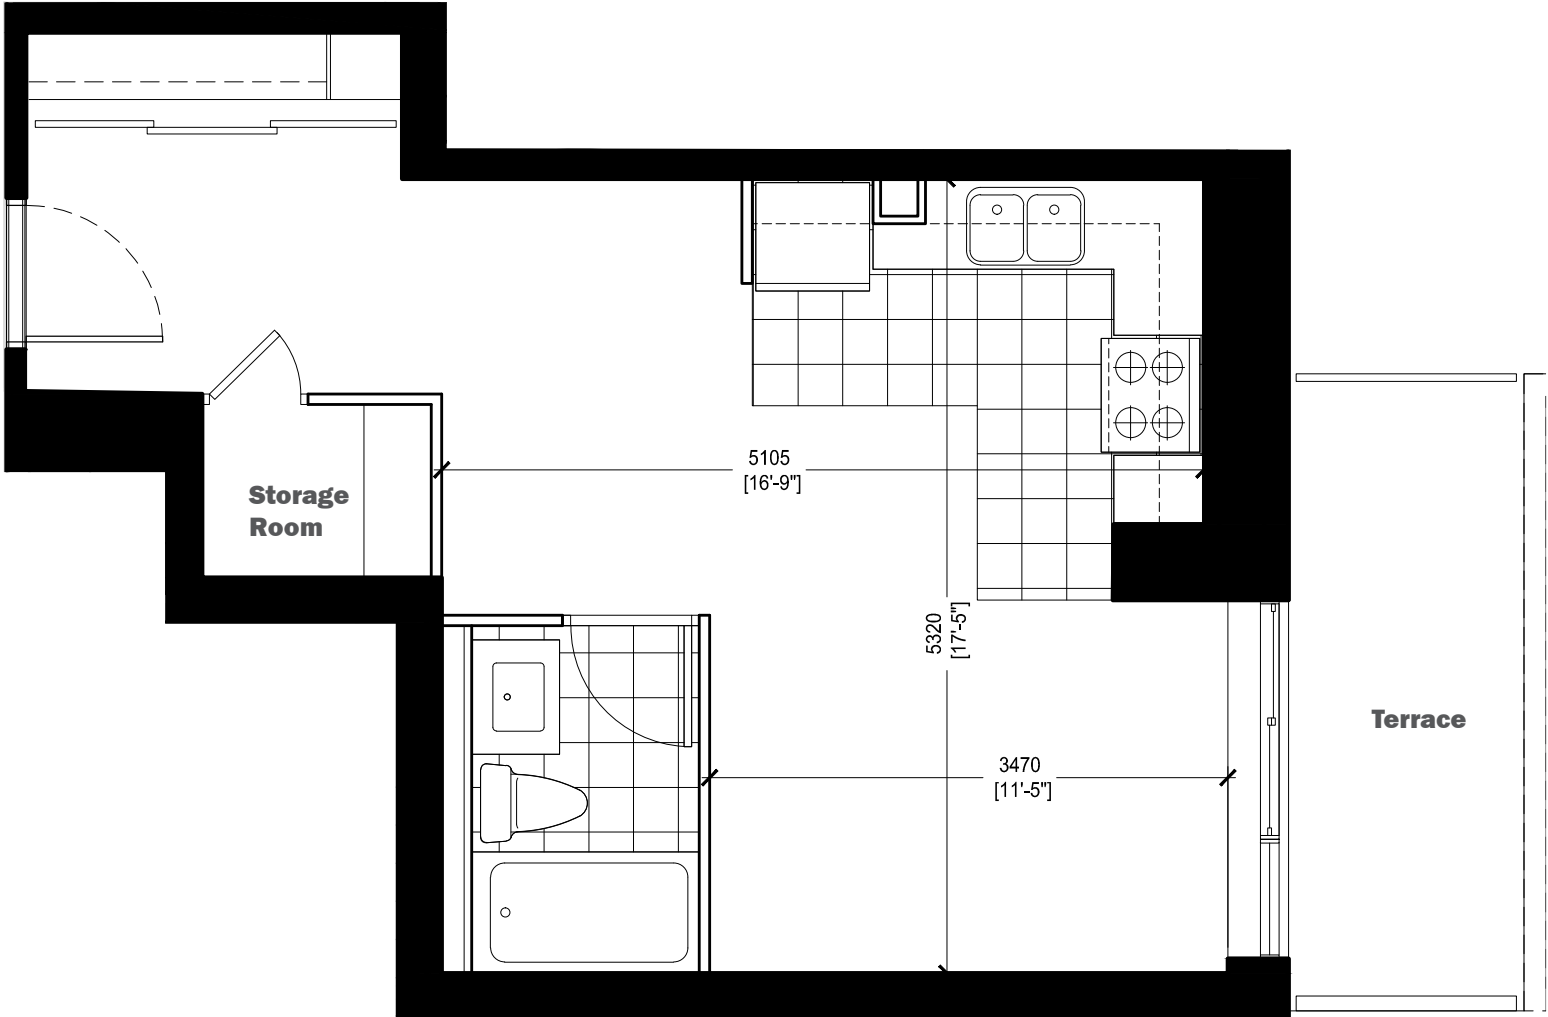

Residential Unit Types

Bachelor Unit - 36 m² (388 sf)

206 (E-Courtyard)

L2