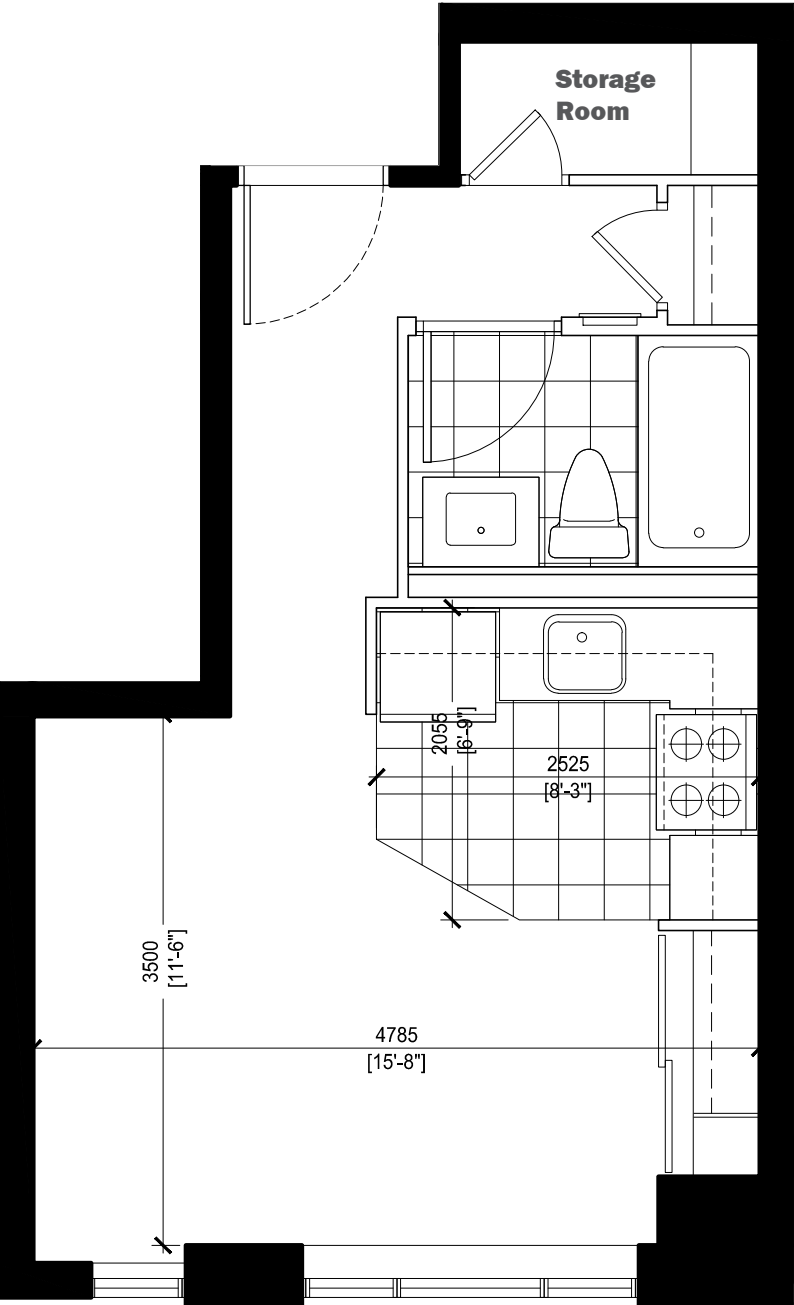

# Residential Unit Types

Bachelor Unit- 30.9m<sup>2</sup> (332sf)

325, 425, 525, 625, 725 (S)

L3-7