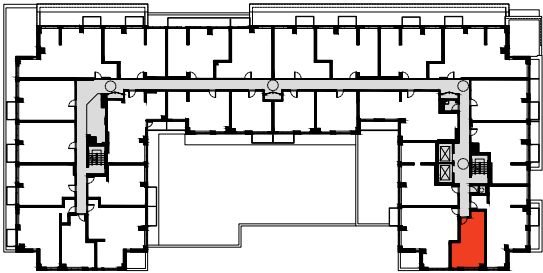

# Residential Unit Types

Bachelor Unit- 30.9m<sup>2</sup> (332sf)

325, 425, 525, 625, 725 (S)

L3-7