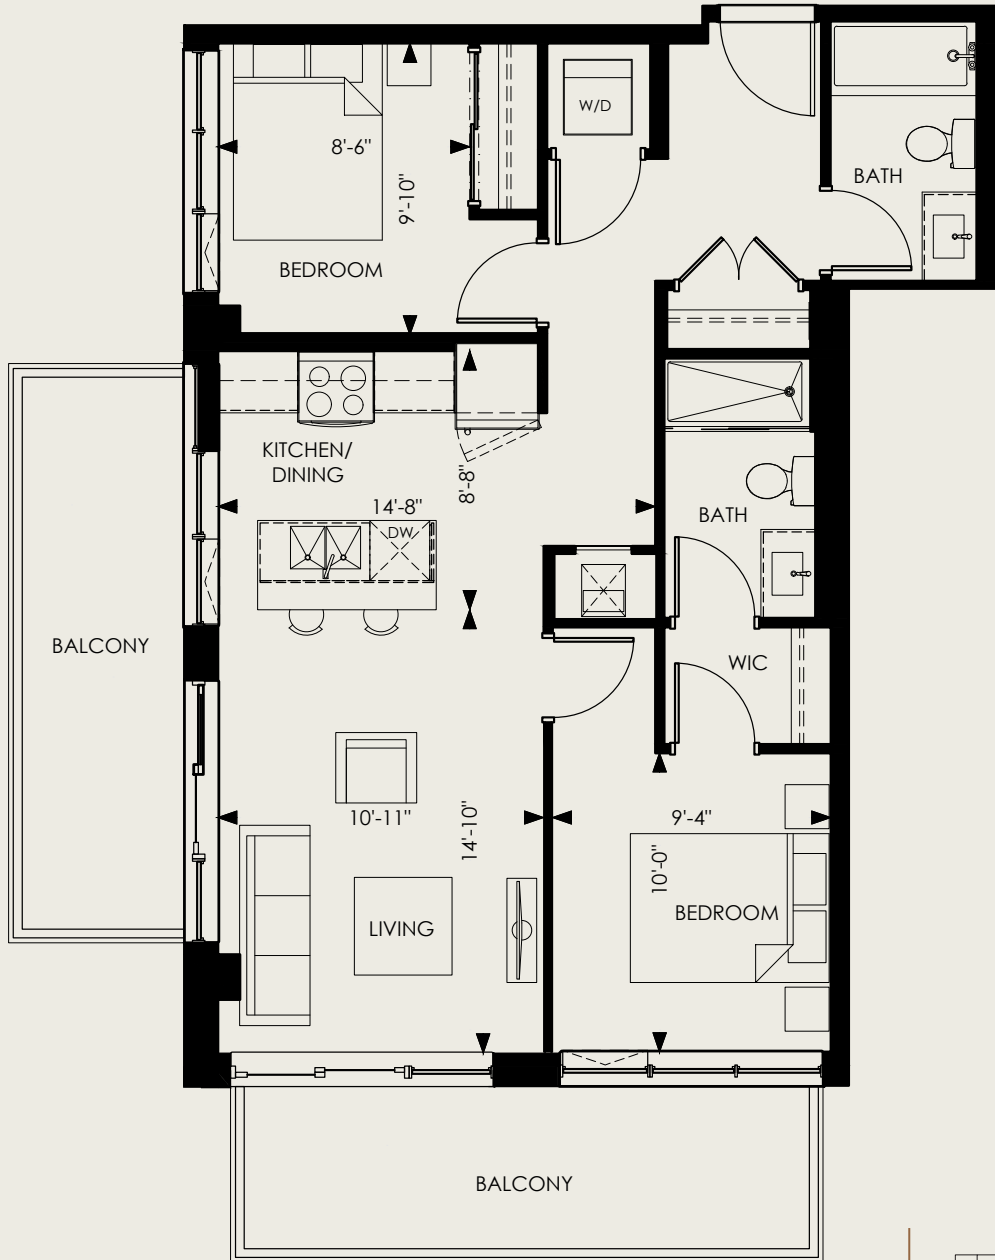

ROSLIN

2 Bed, 2 Bath

INTERIOR

847 SF

BALCONY

213 SF

FLOORS

10

Westmount Road

N

Deitz Avenue

Erb Street

SUITES 1001, 1011

194 ERB STREET WEST, WATERLOO, ON

Does not include furniture. All dimensions and specifications are subject to change without notice. E.&O.E.

Killam
home for all

The
CARRICK