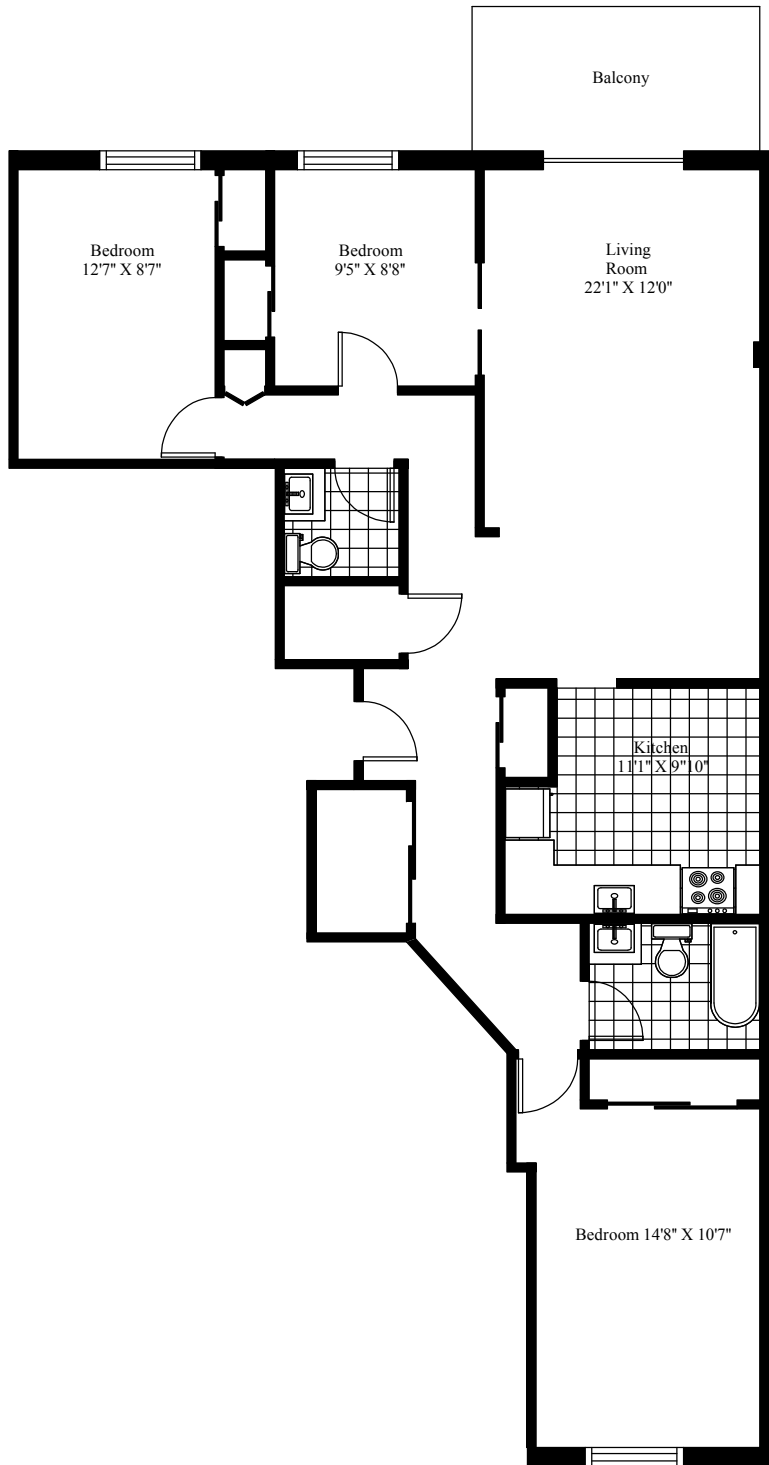

Shaunslieve
568-580 Bedford Highway
Typical Three Bedroom

Main Livin Area = 1,148 Square Feet