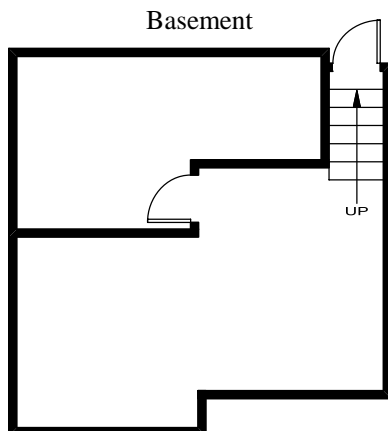

Sheradon Place Five Level Townhouse

Main Living Area:

Basement	407 ft ²
Level 2	297 ft ²
Level 3	413 ft ²
Level 4	322 ft ²
Level 5	403 ft ²
Total	1,842 ft ²