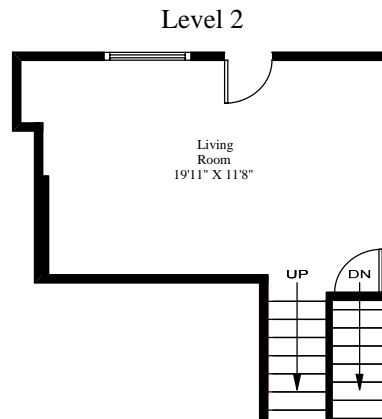

Sheradon Place Five Level Townhouse

Main Living Area:

Basement	407 ft ²
Level 2	297 ft ²
Level 3	413 ft ²
Level 4	322 ft ²
Level 5	403 ft ²
Total	1,842 ft ²