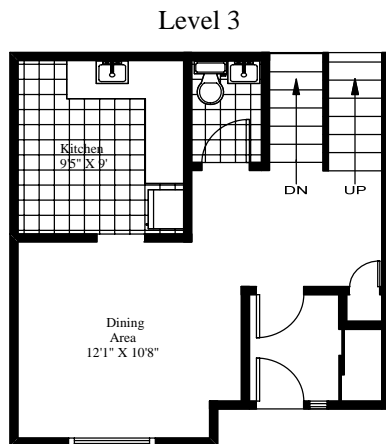

Sheradon Place Five Level Townhouse

Main Living Area:

Basement	407 ft ²
Level 2	297 ft ²
Level 3	413 ft ²
Level 4	322 ft ²
Level 5	403 ft ²
Total	1,842 ft ²