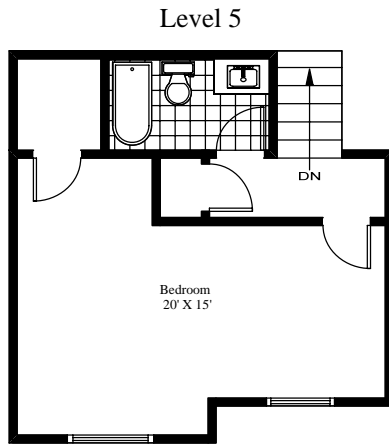

Sheradon Place Five Level Townhouse

Main Living Area:

Basement	407 ft ²
Level 2	297 ft ²
Level 3	413 ft ²
Level 4	322 ft ²
Level 5	403 ft ²
Total	1,842 ft ²