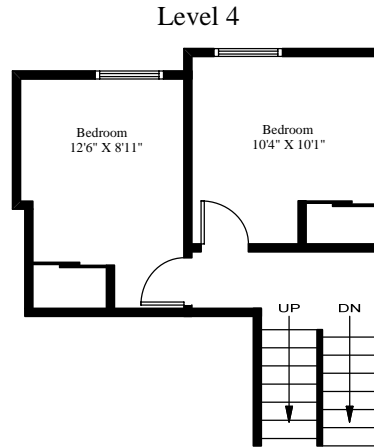

Sheradon Place Five Level Townhouse

Main Living Area:

Basement	407 ft ²
Level 2	297 ft ²
Level 3	413 ft ²
Level 4	322 ft ²
Level 5	403 ft ²
Total	1,842 ft ²