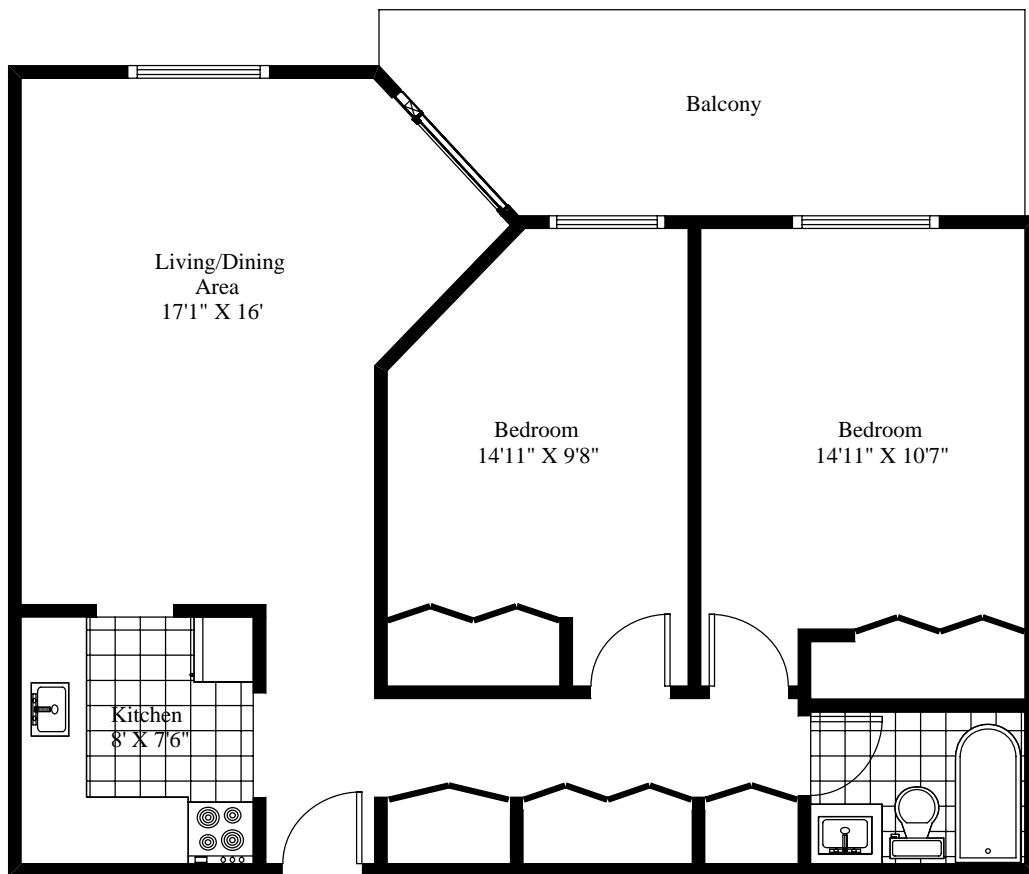

Sheradon Place Typical Two Bedroom

Main Living Area = 781 Square Feet