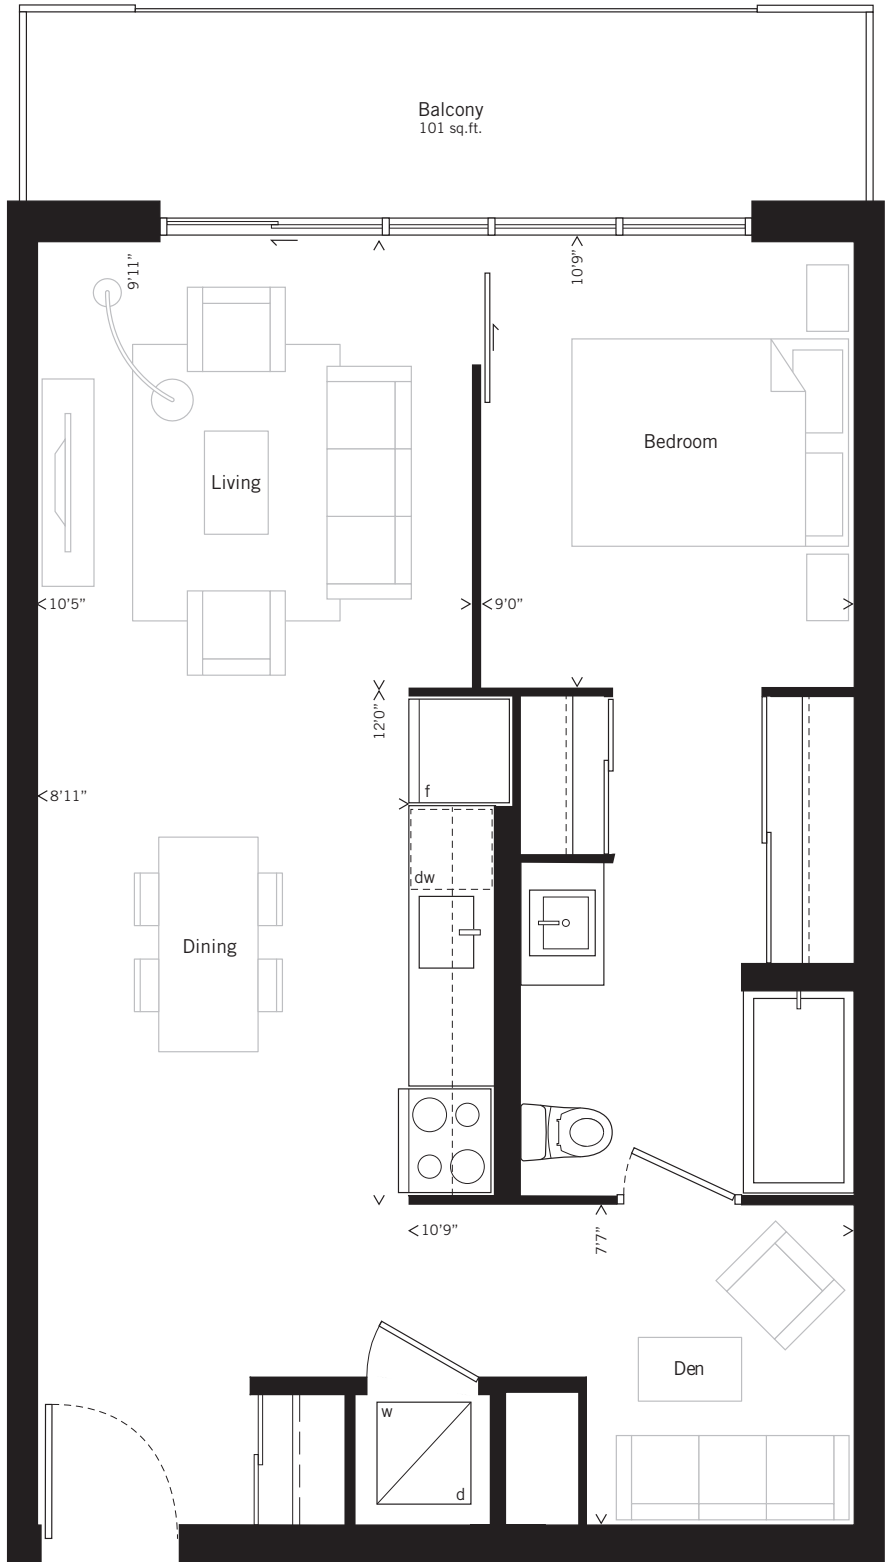

0660B

112 | 116 | 213 | 217 | 313 | 317
**ONE BEDROOM
AND DEN**
660 SQ.FT. PLUS
101 SQ.FT. BALCONY

FLOORS 2,3

FLOOR 1

killamproperties.com | 902.422.0640

Furniture not included. All sizes and specifications are subject to change without notice. E.&O.E.