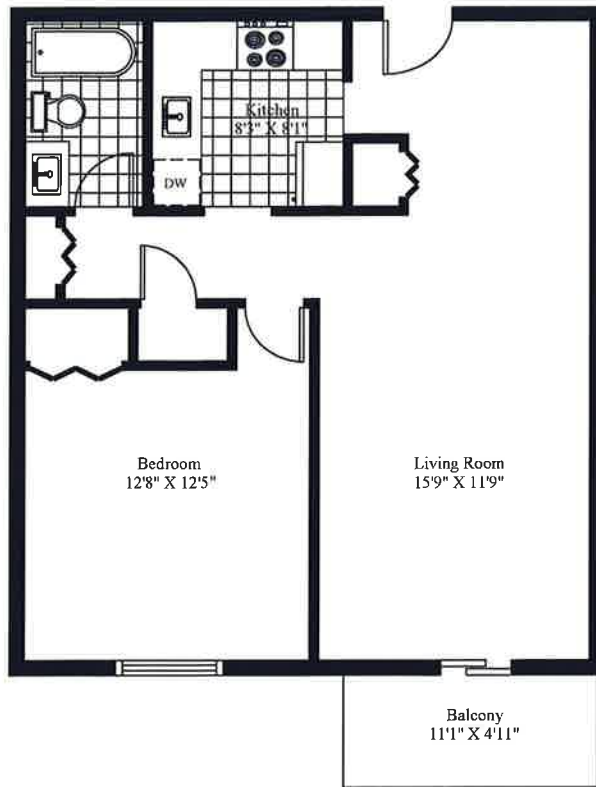

Spring Park, 198 Spring Park Road
Typical 1 Bedroom

Unit Gross Area = 735 Square Feet