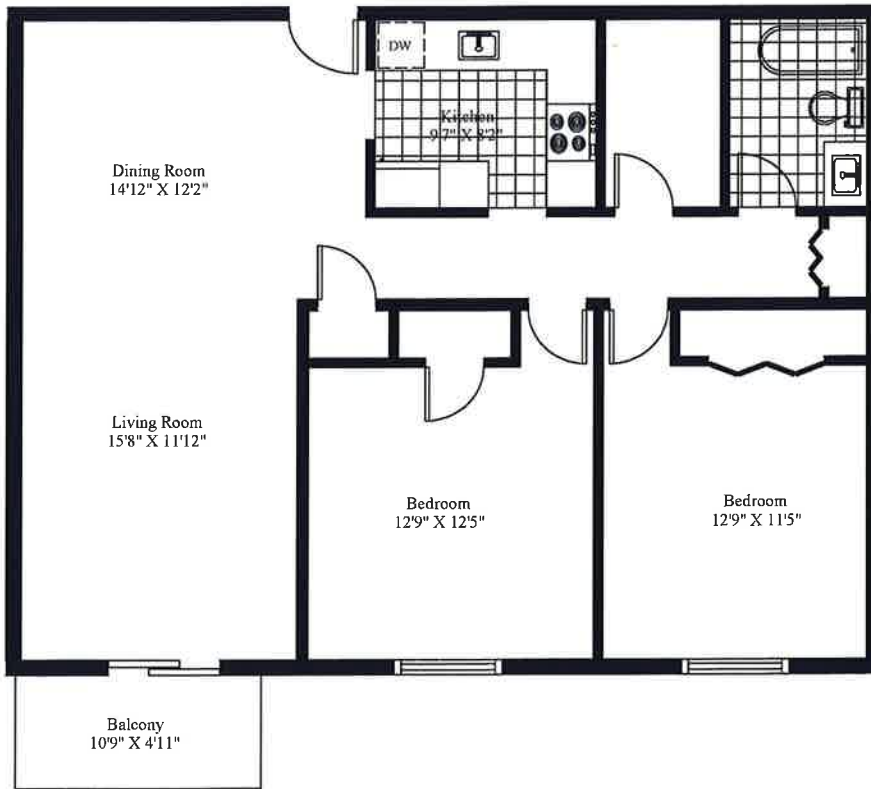

Spring Park, 198 Spring Park Road
Typical 2 Bedroom

Unit Gross Area = 1,079 Square Feet