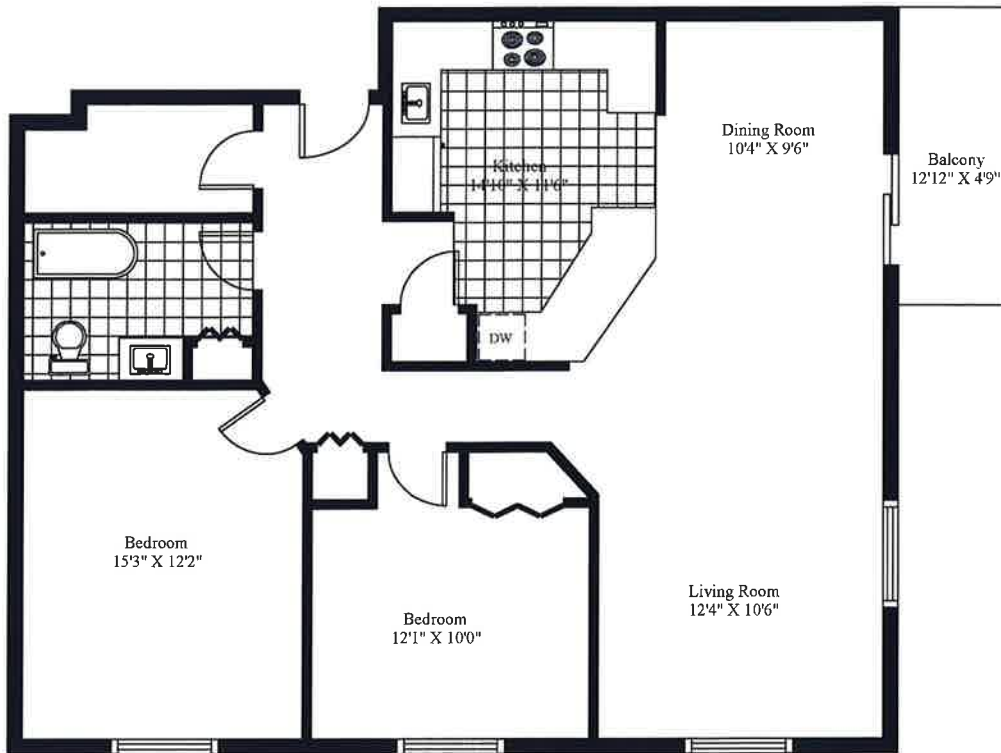

Spring Park, 198 Spring Park Road
Typical 2 Bedroom

Unit Gross Area = 1,172 Square Feet