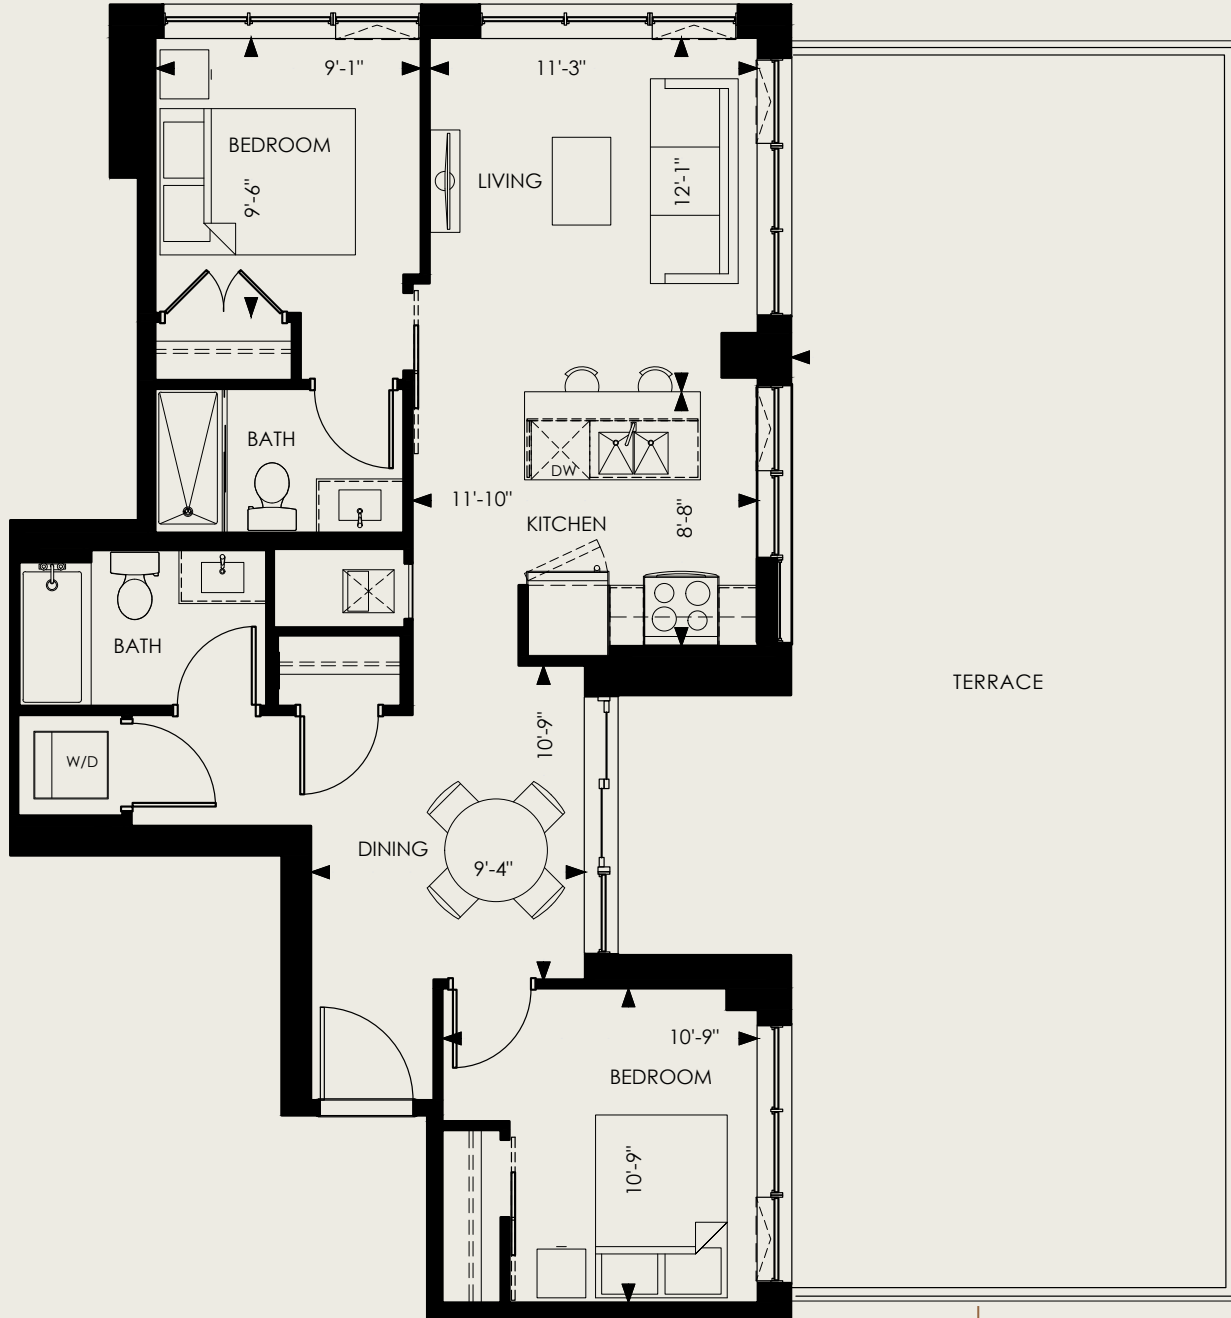

# SUNSHIRE

2 Bed, 2 Bath

INTERIOR  
893 SF

BALCONY  
701 SF

FLOORS  
4

SUITE 412

194 ERB STREET WEST, WATERLOO, ON

Does not include furniture. All dimensions and specifications are subject to change without notice. E.&O.E.

**Killam**  
home for all

*The*  
**CARRICK**