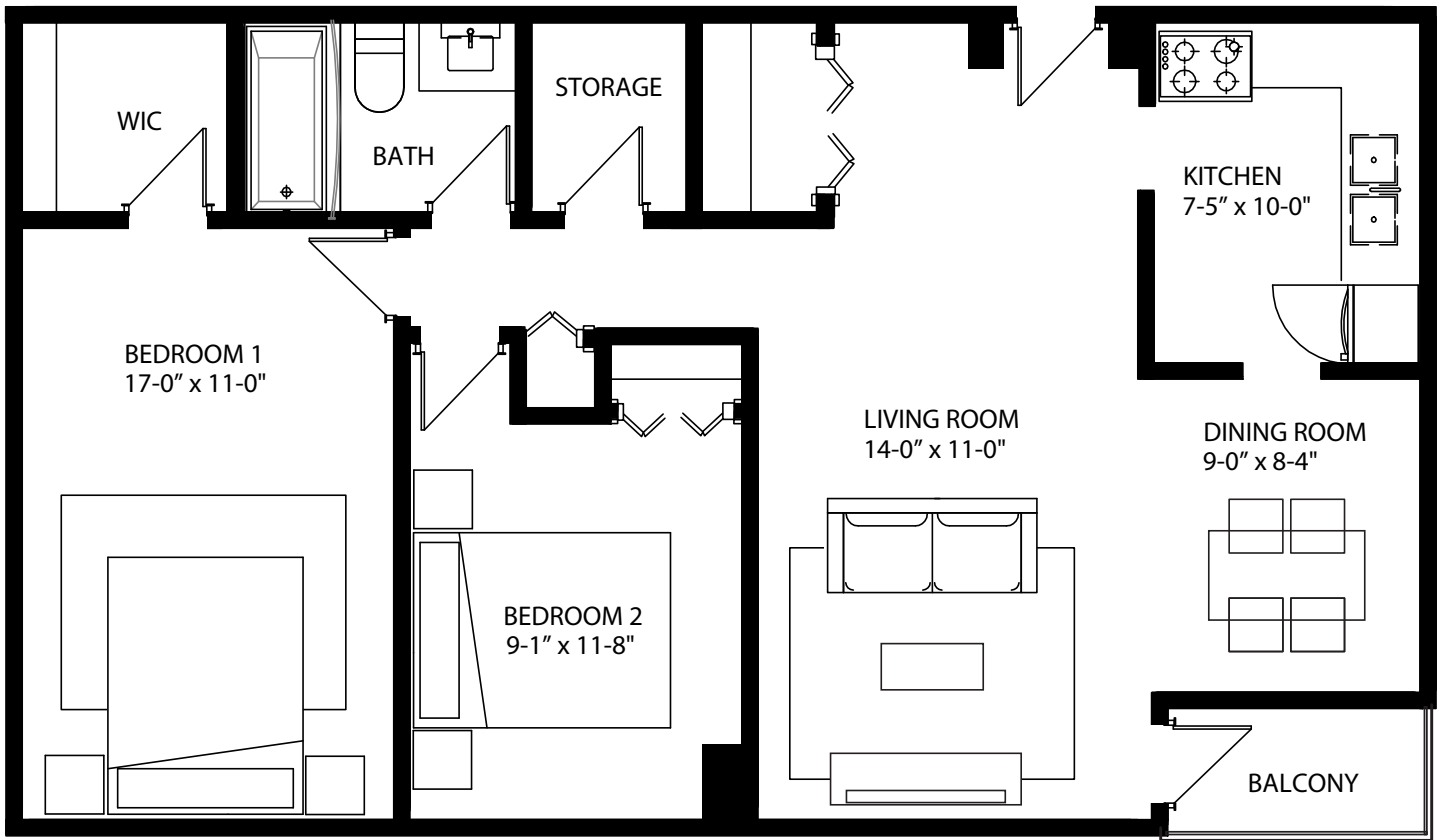

THE ESTATES

188 MARGARET AVE, KITCHENER
2 BEDROOM, 1 BATH | Approximately 595 SF

188 Margaret Avenue
Kitchener, Ontario

All square footage measurements are an approximation. Actual sizes may vary.