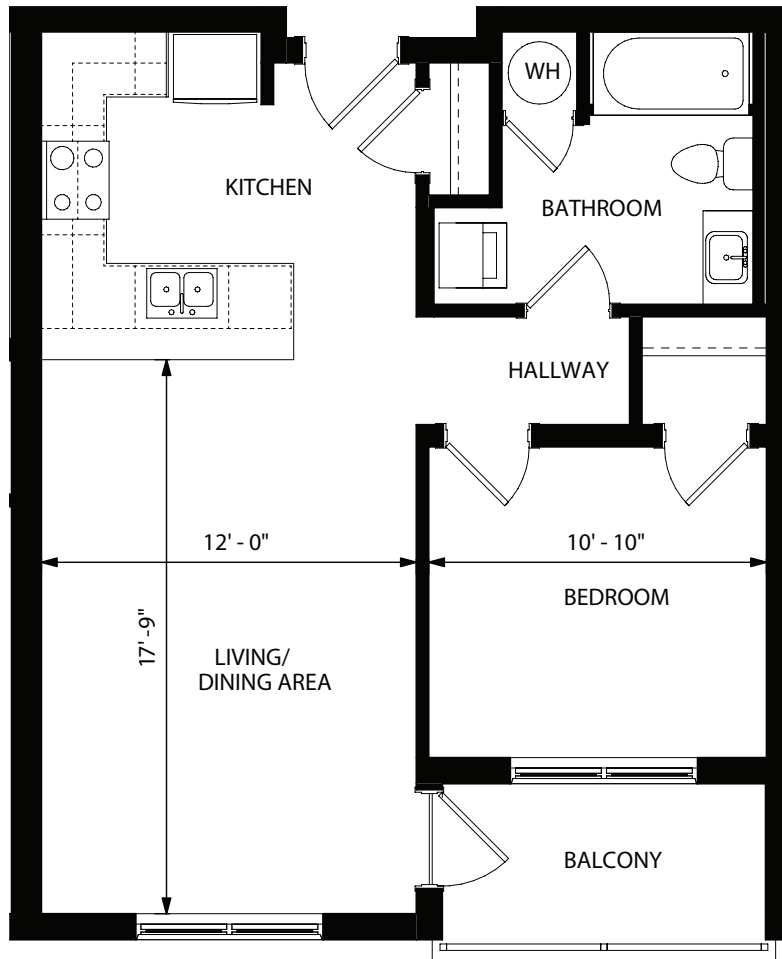

Shorefront

The Ruby | 1 BR, 1 Bath
663 SF

Does not include furniture. All dimensions and specifications are subject to change without notice. E.&O.E.

Harbour

2nd to 5th Floors

31 Michael Thomas Way
Stratford, PEI
C1B 4G9