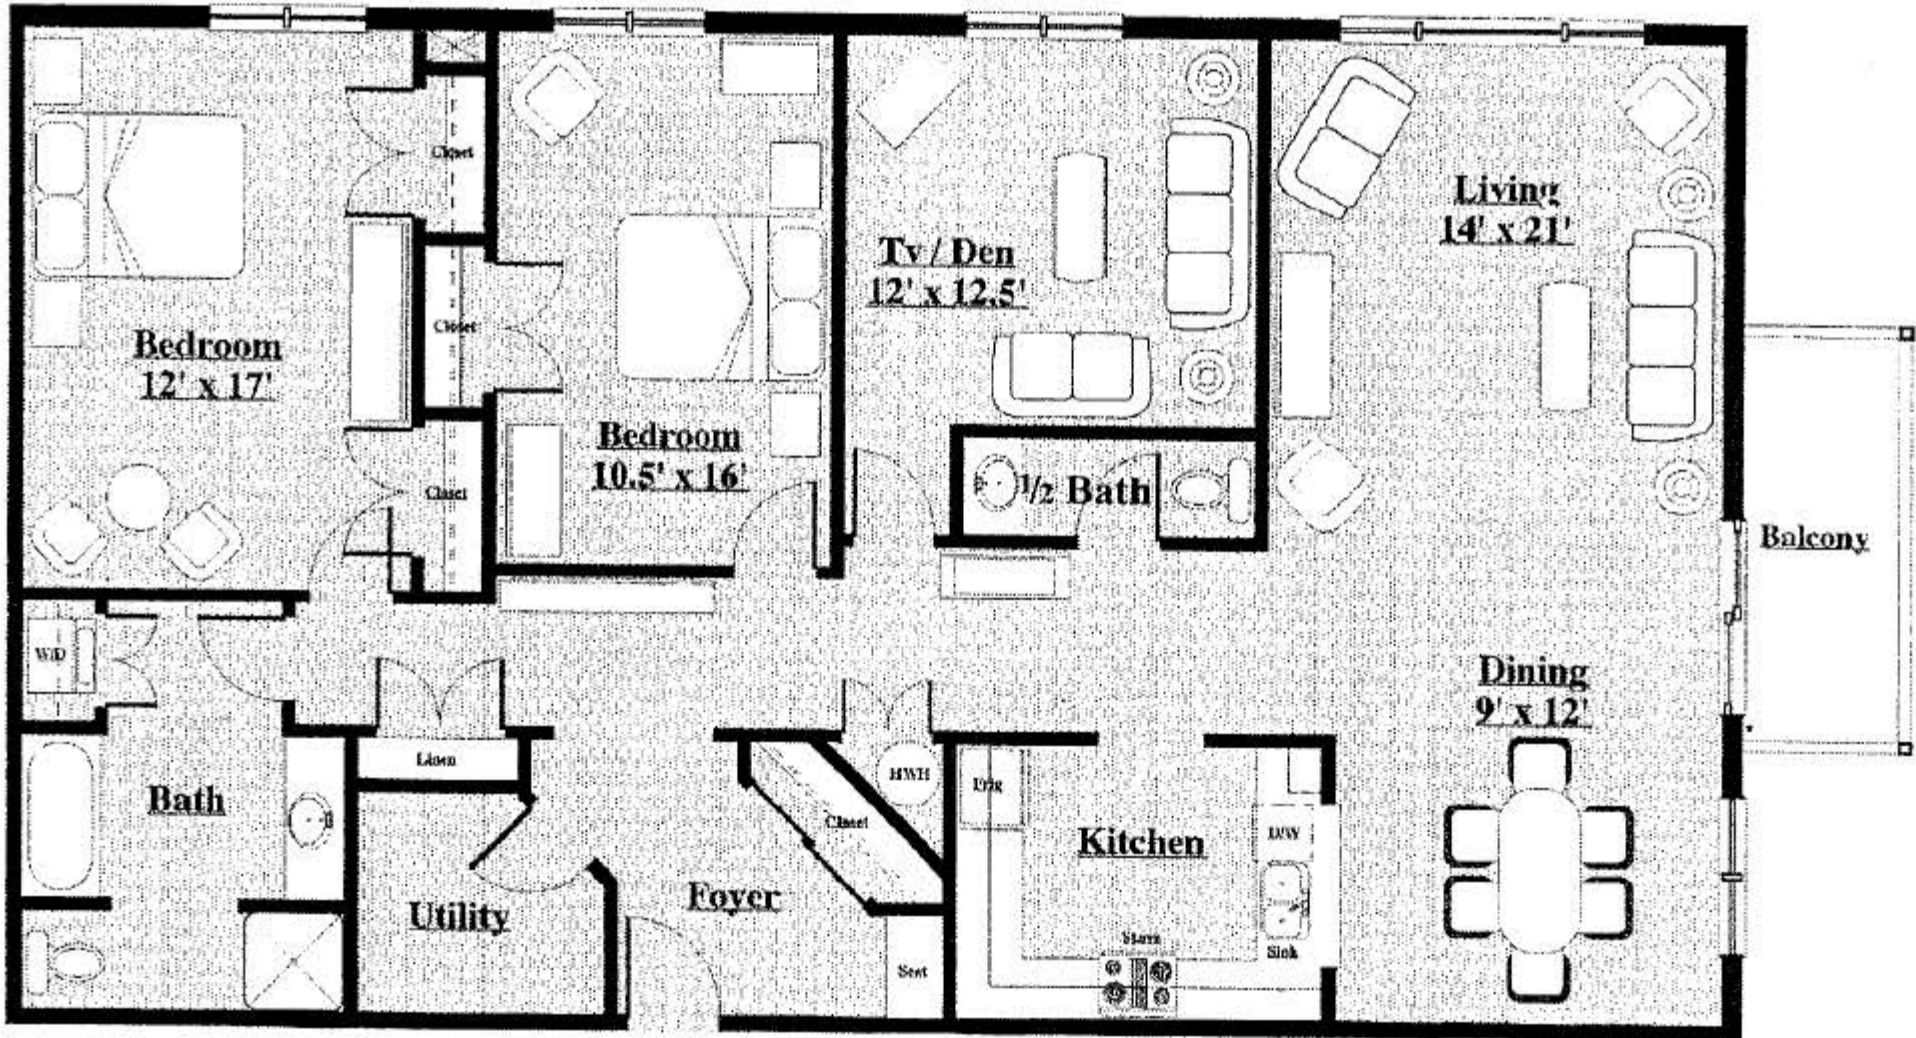

1643 Square feet

Three Bedroom End Unit

No's. 145, 231, 245,  
331, 345, 431, 445

**WOODBURY PLACE**  
RETIREMENT SUITES