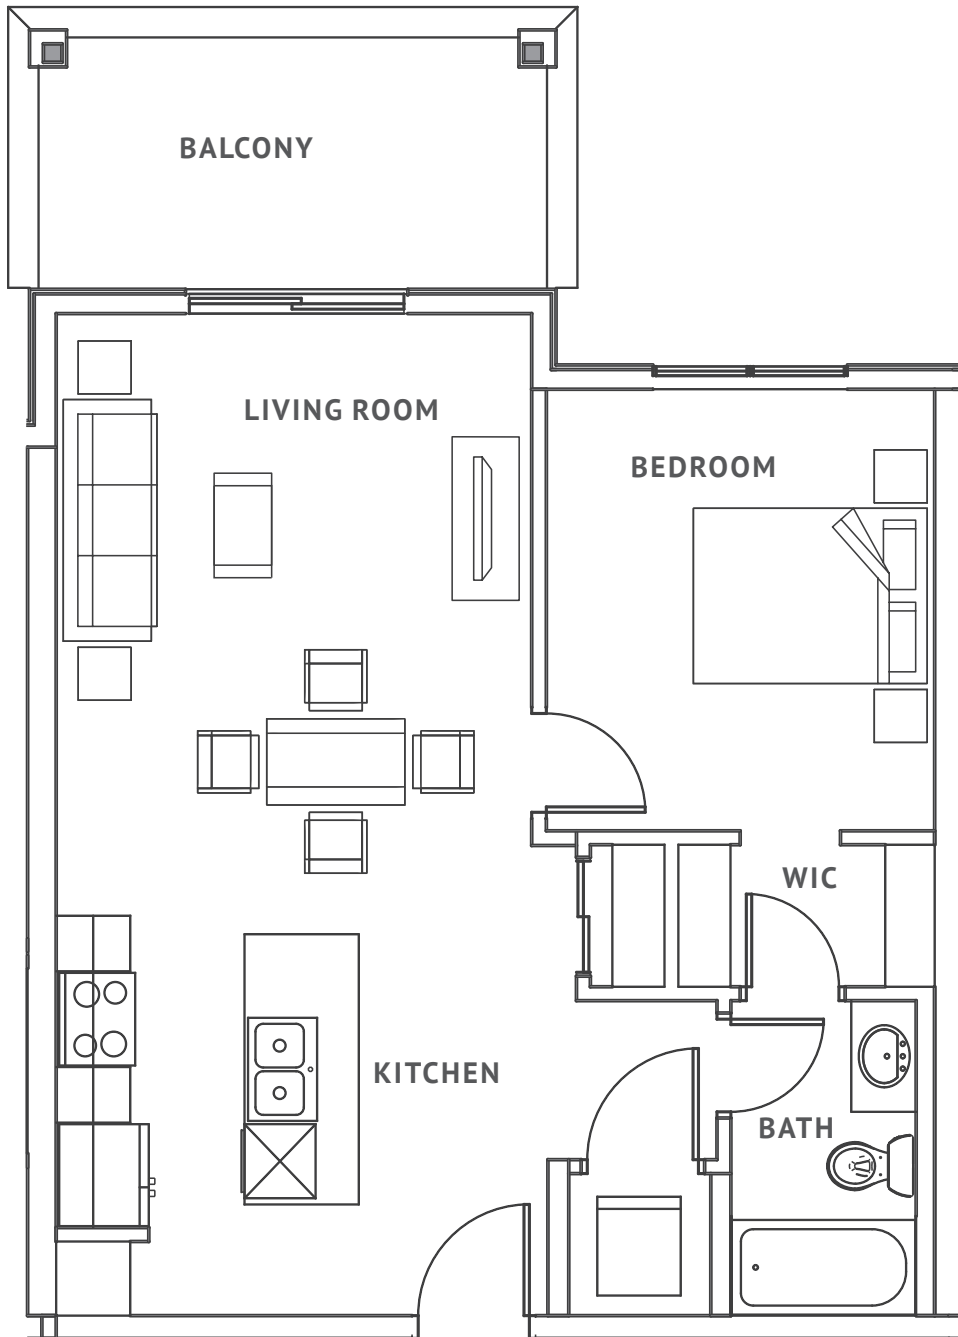

Tisbury Crossing

Prestwick

1 Bedroom + 1 Bath
667 Sq.ft.

202 Salisbury Way, Sherwood Park, AB T8B0B6
Call: 780.619.4046 | rent@tisburycrossing.com

Does not include furniture. All sizes and specifications are subject to change without notice. E.&O.E.