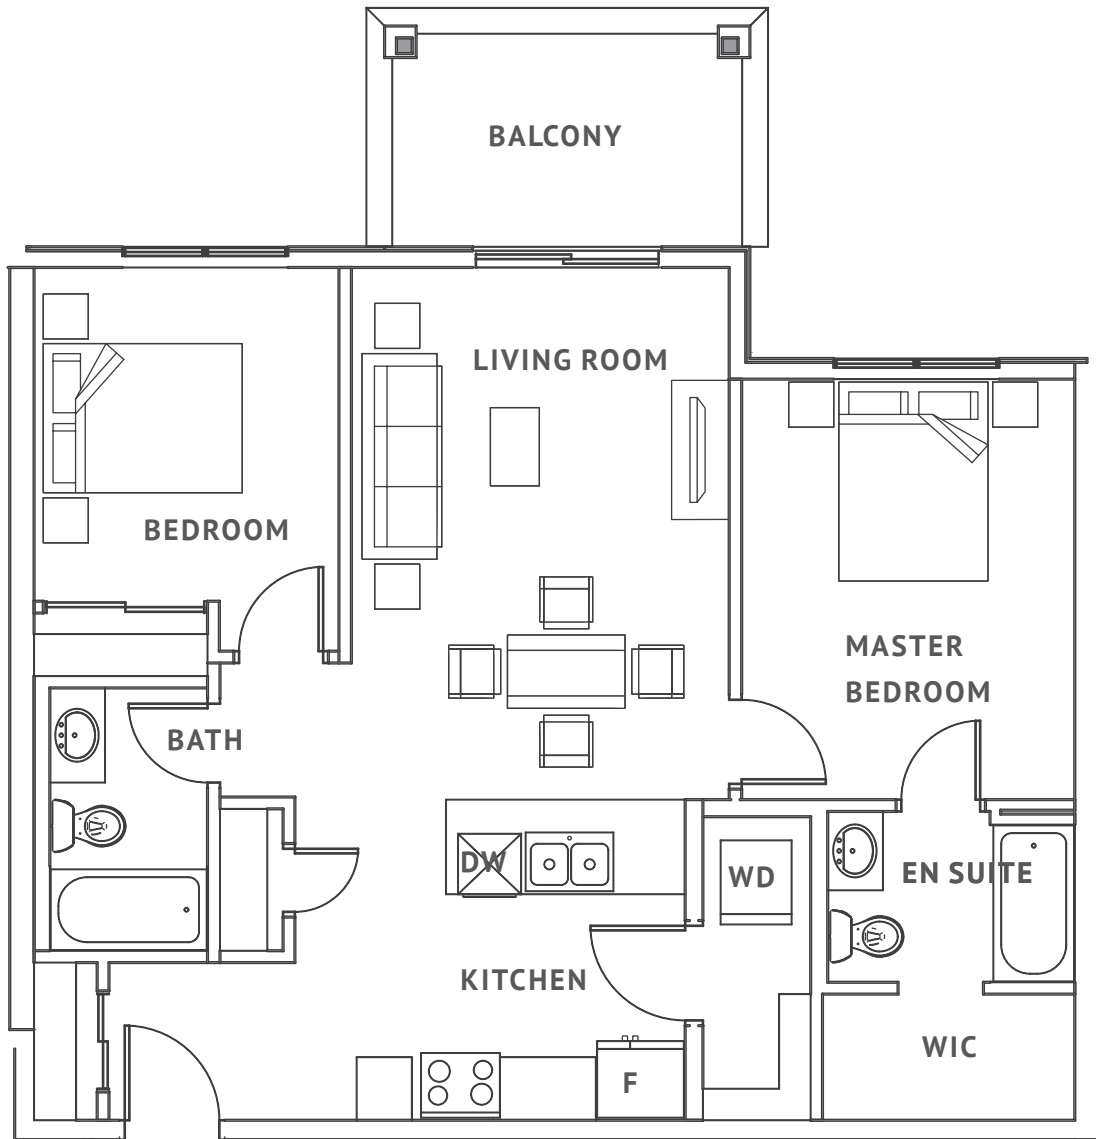

Tisbury Crossing

Oakmount

2 Bedroom + 2 Bath Inside
915 Sq.ft.

202 Salisbury Way, Sherwood Park, AB T8B0B6
Call: 780.619.4046 | rent@tisburycrossing.com

Does not include furniture. All sizes and specifications are subject to change without notice. E.&O.E.