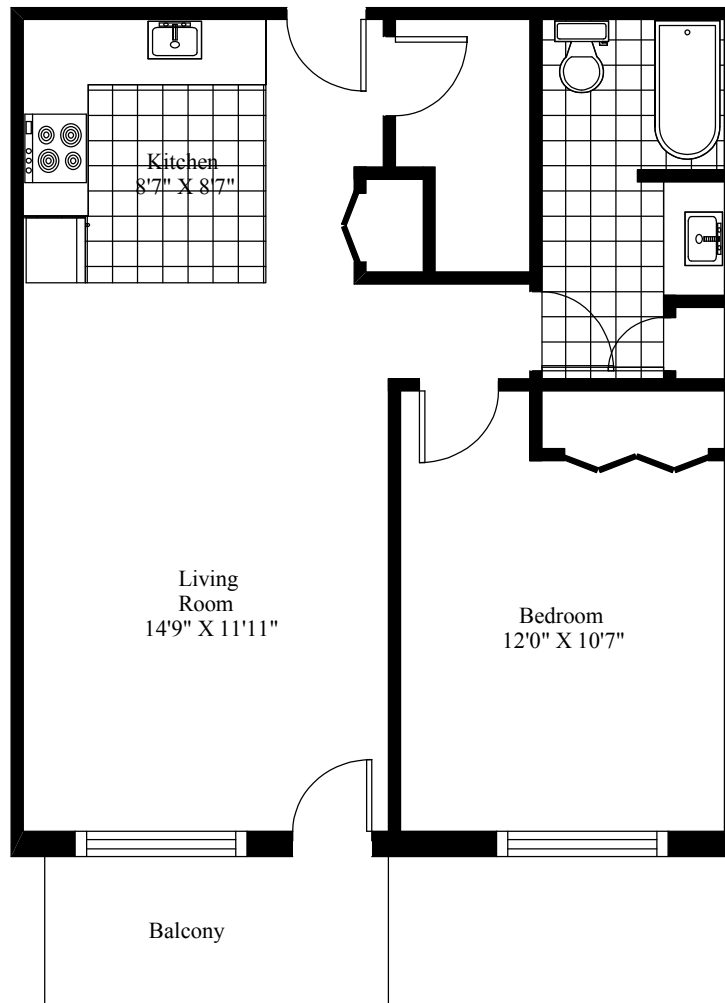

Rocky Hill Apartments Typical One Bedroom

Main Living Area = 644 Square Feet