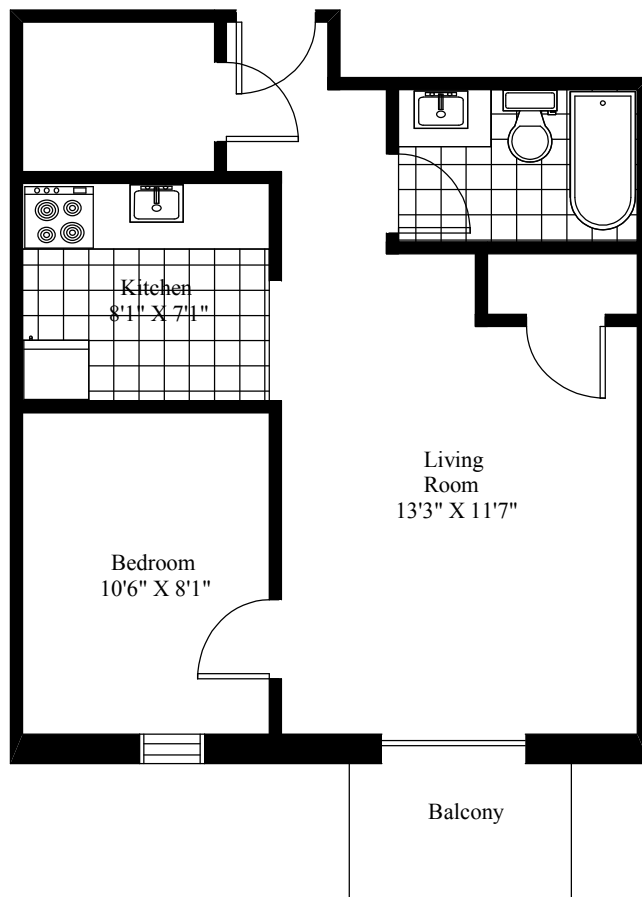

75 Knightsridge Drive  
Typical One Bedroom

Main Living Area = 470 Square Feet