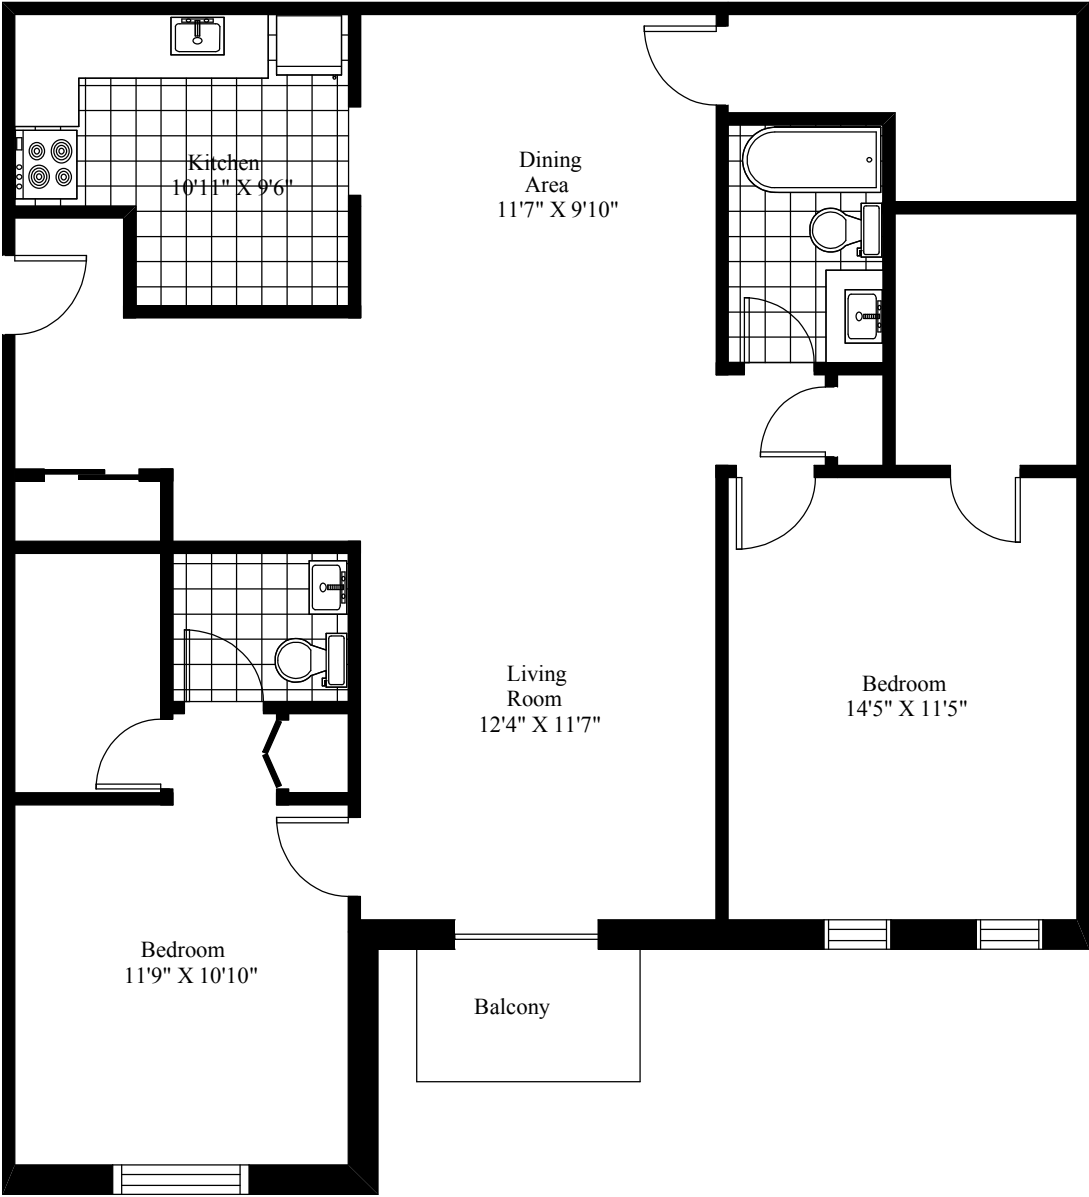

75 Knightsridge Drive
Typical Two Bedroom

Main Living Area = 1,166 Square Feet