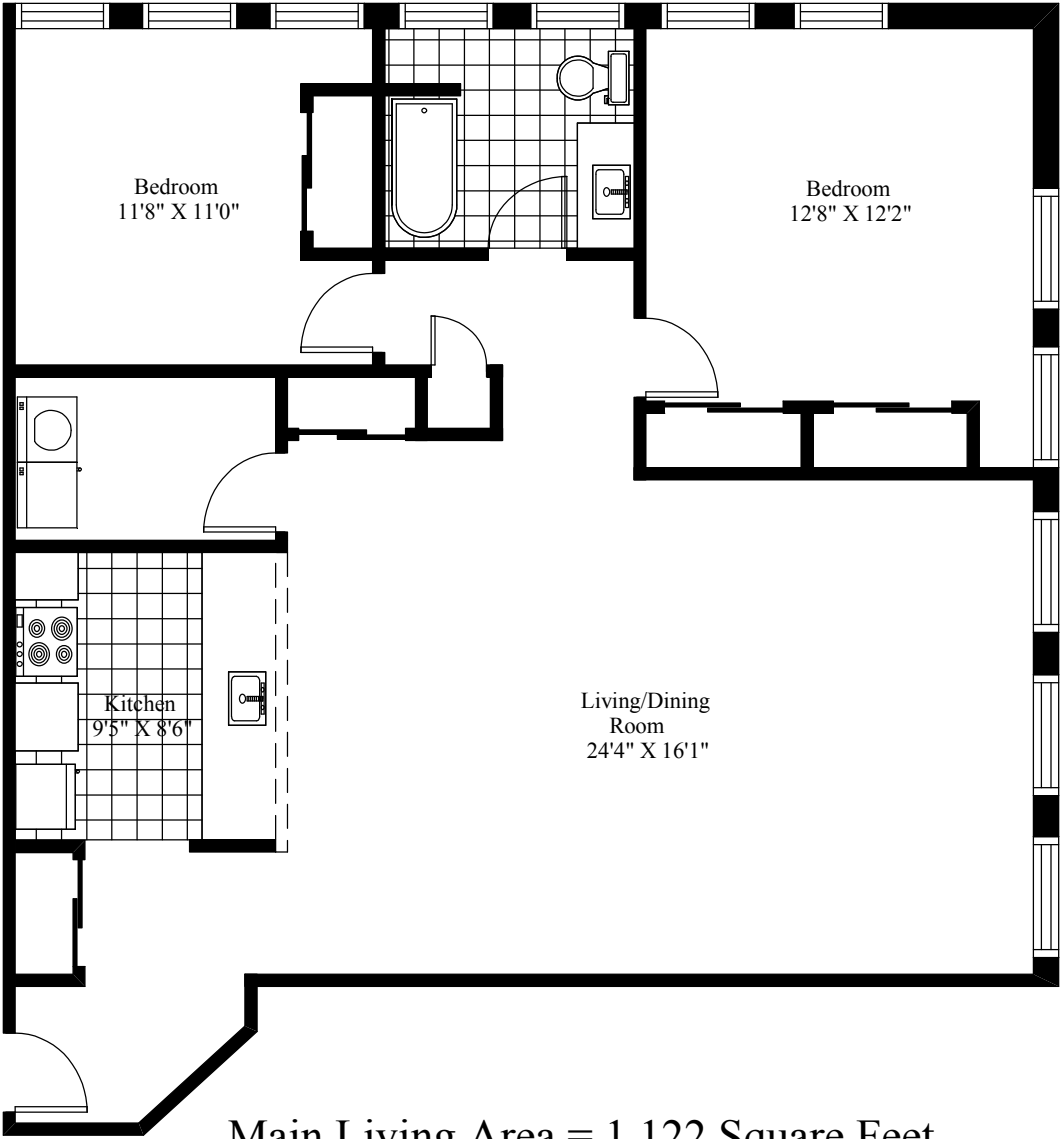

1111 Main Street
Typical Two Bedroom

Main Living Area = 1,122 Square Feet