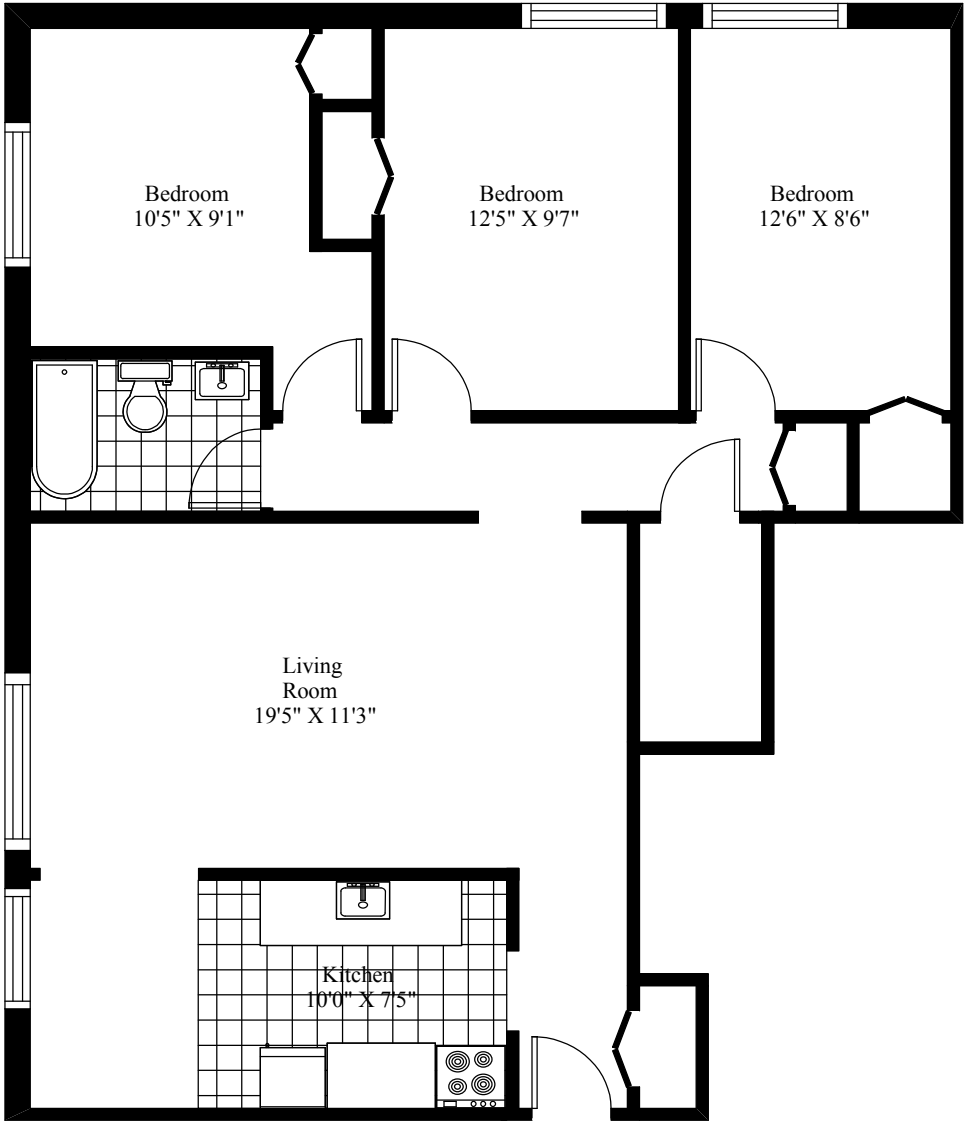

Pine Glen Road Apartments  
Typical Three Bedroom

Main Living Area = 965 Square Feet