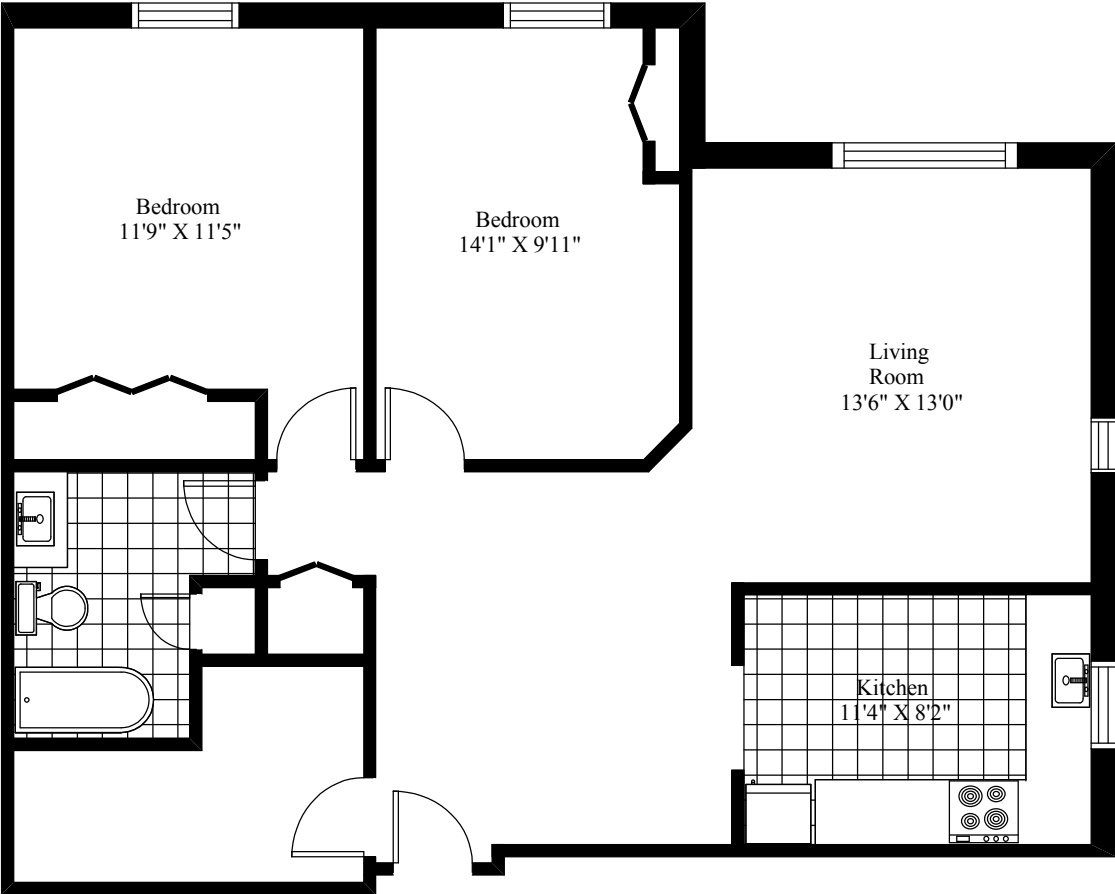

303 Normandie Street  
Typical Two Bedroom

Main Living Area = 962 Square Feet