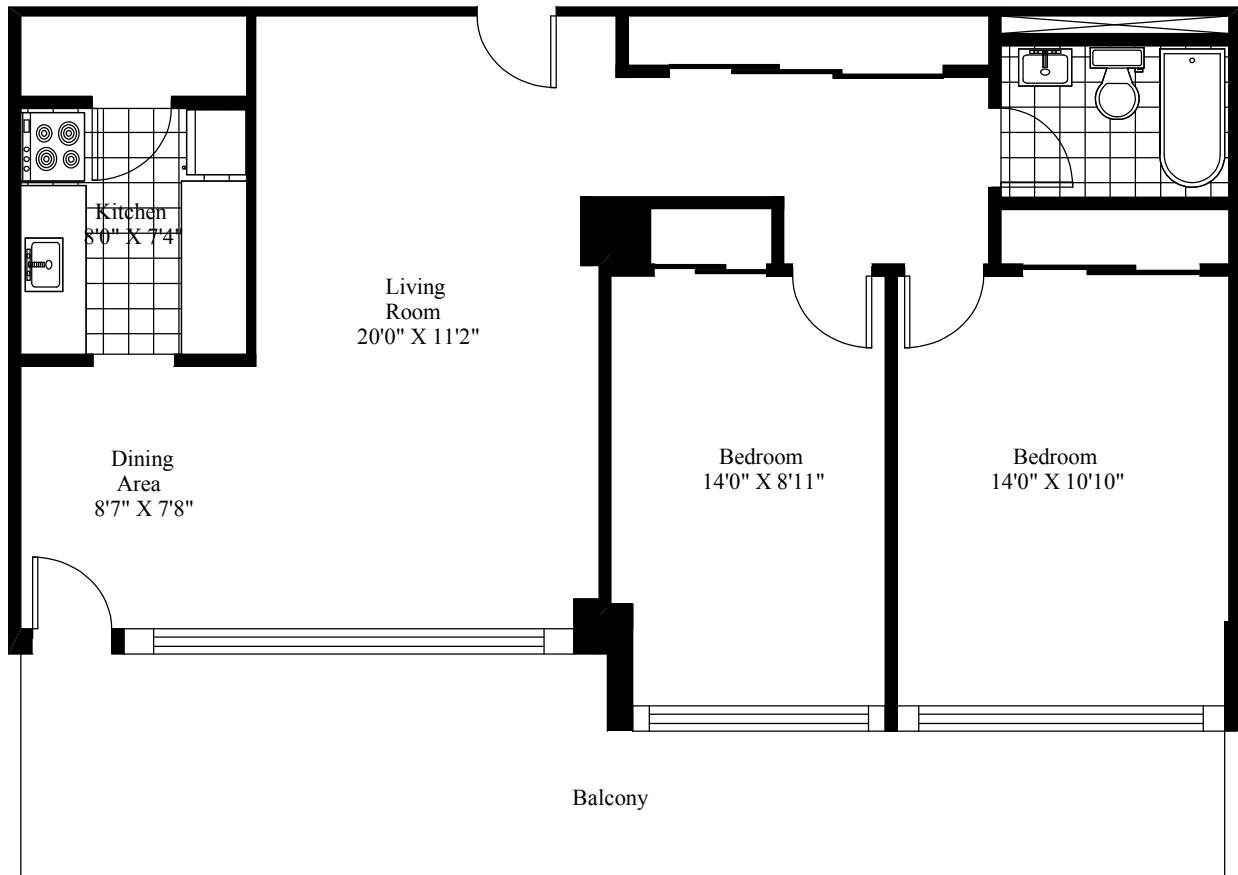

# Fort Howe Apartments Typical Two Bedroom

Main Living Area = 891 Square Feet