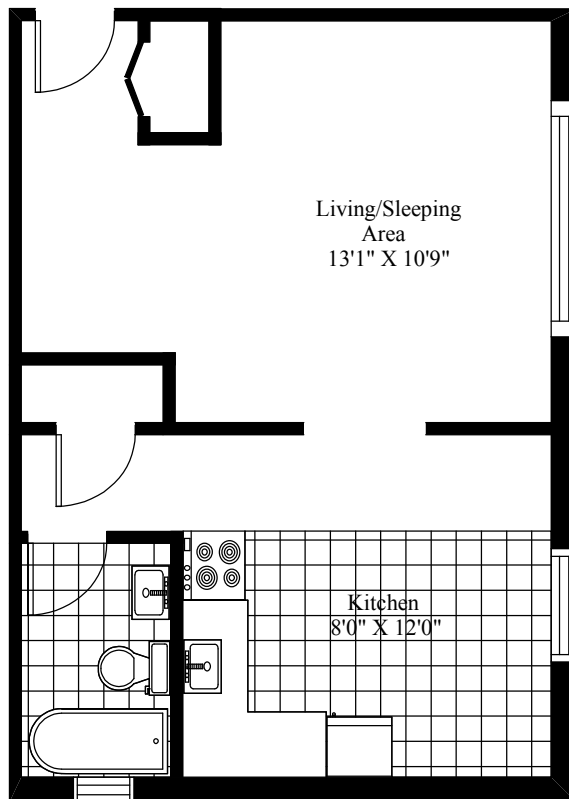

115 Woodhaven Drive
Typical Bachelor

Main Living Area = 474 Square Feet