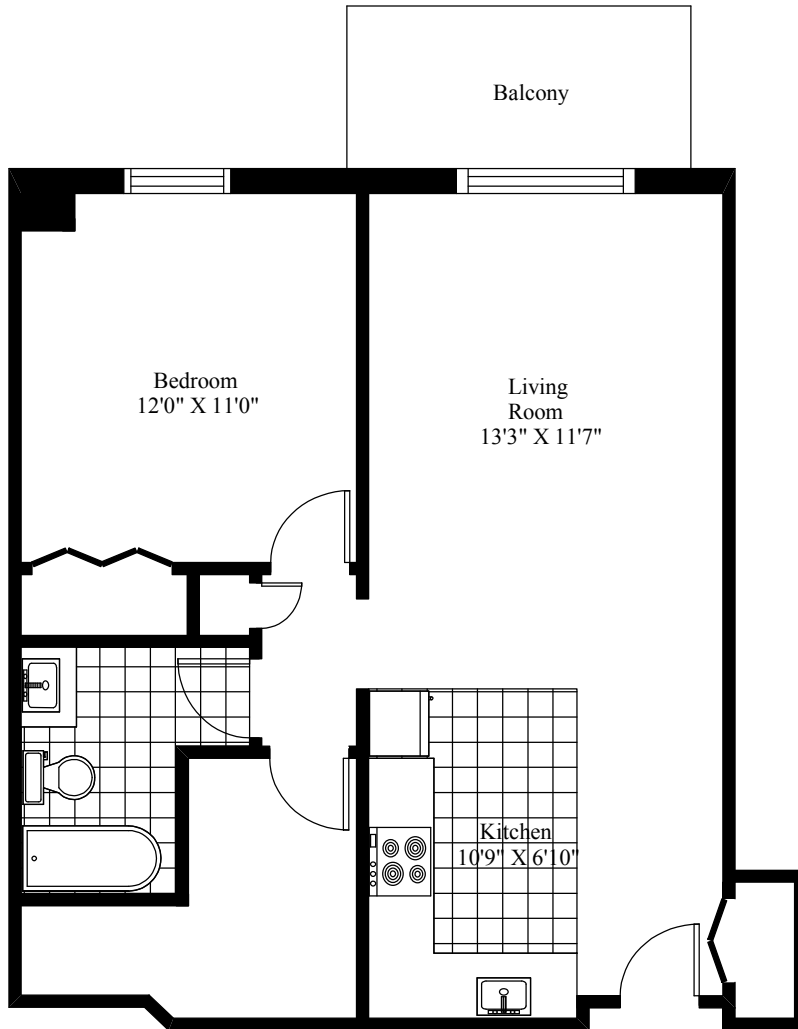

303 Normandie Street
Typical One Bedroom

Main Living Area = 659 Square Feet