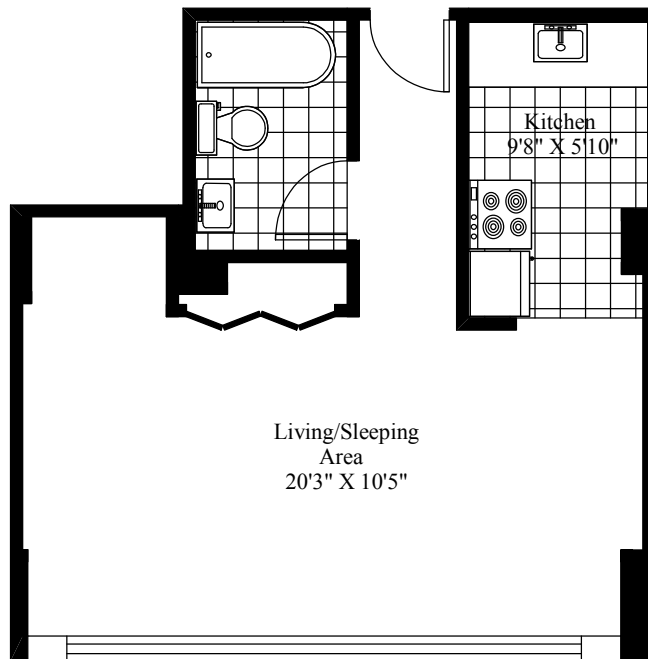

## Fort Howe Apartments Typical Bachelor

Main Living Area = 404 Square Feet