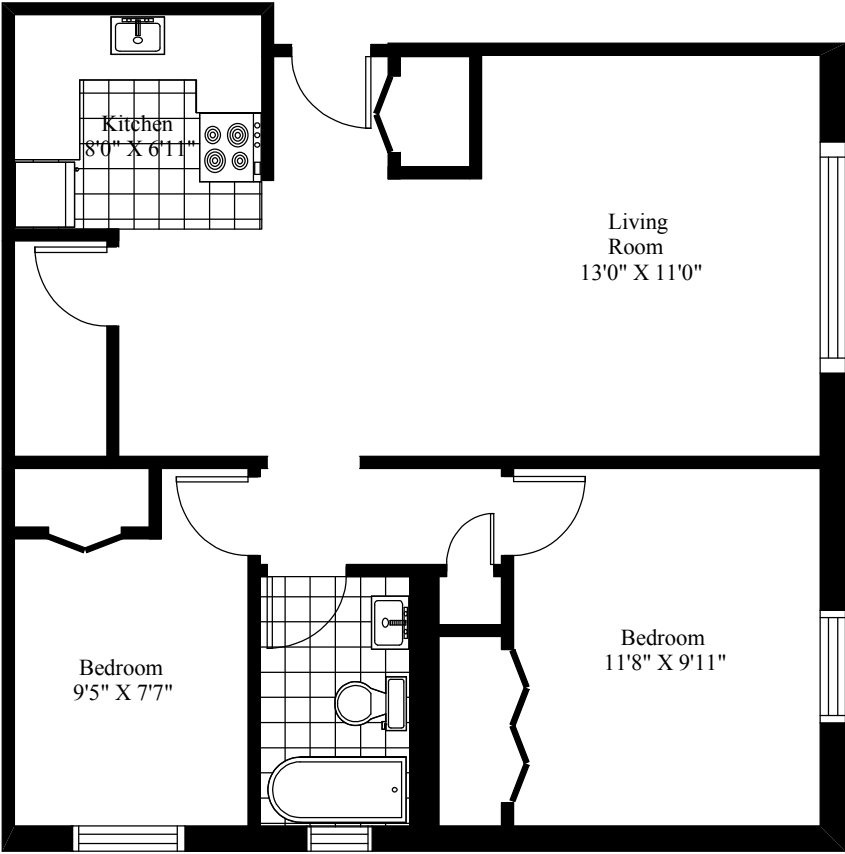

115 Woodhaven Drive
Typical Two Bedroom

Main Living Area = 729 Square Feet