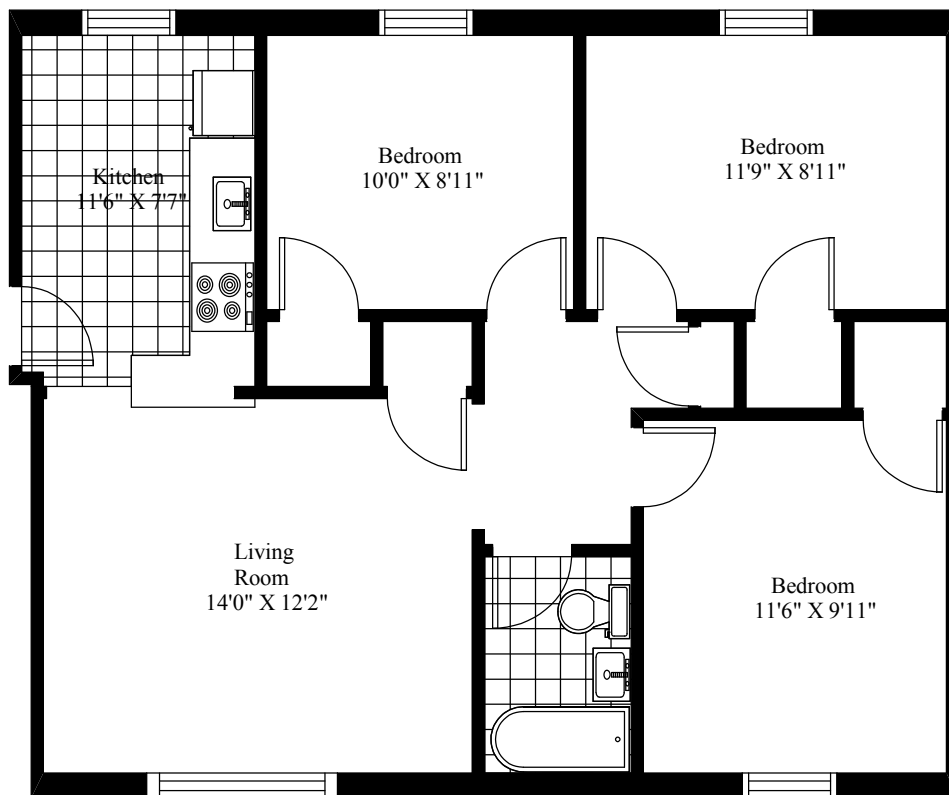

Parkwood Village Apartments  
Typical Three Bedroom

Main Living Area = 784 Square Feet