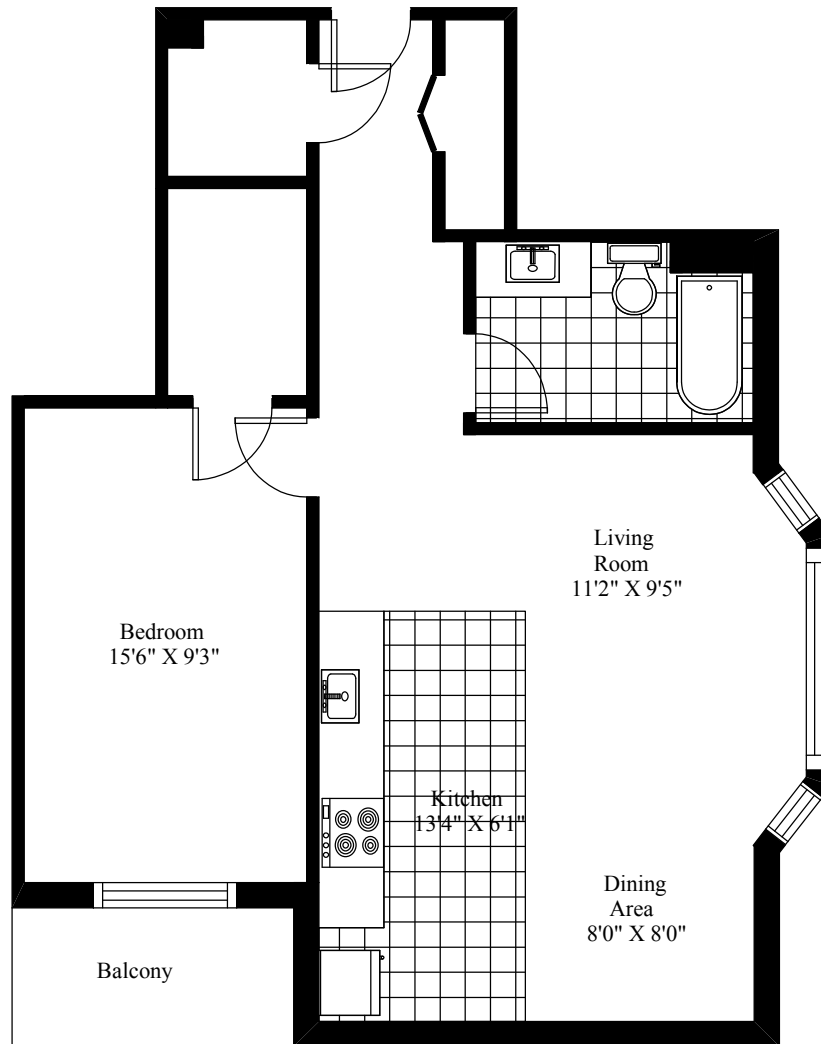

The Anchorage Typical One Bedroom

Main Living Area = 692 Square Feet