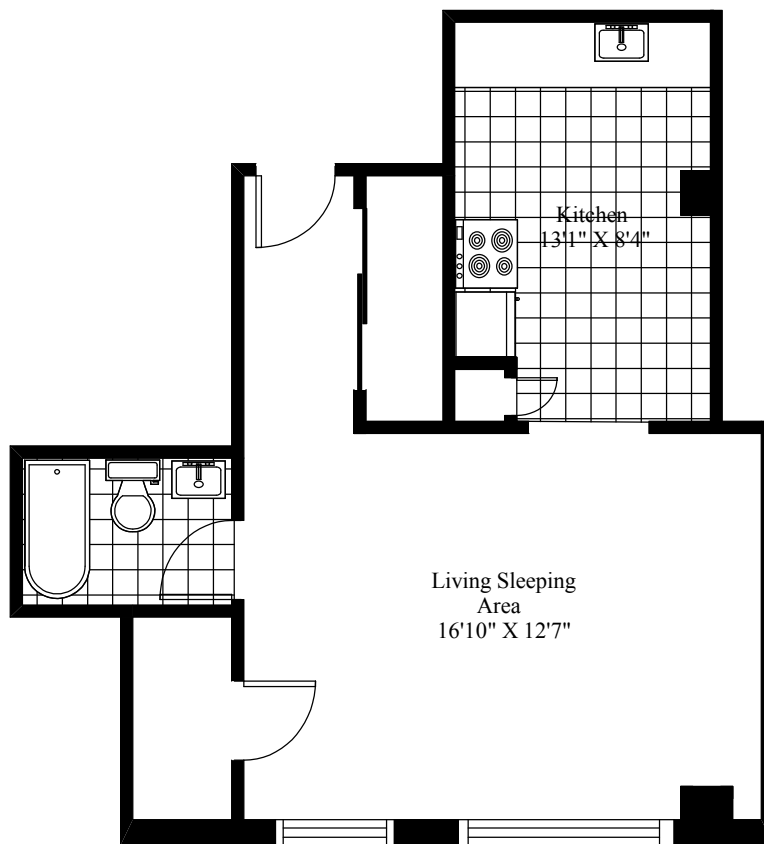

# Carleton Tower Apartments Typical Bachelor

Main Living Area = 476 Square Feet